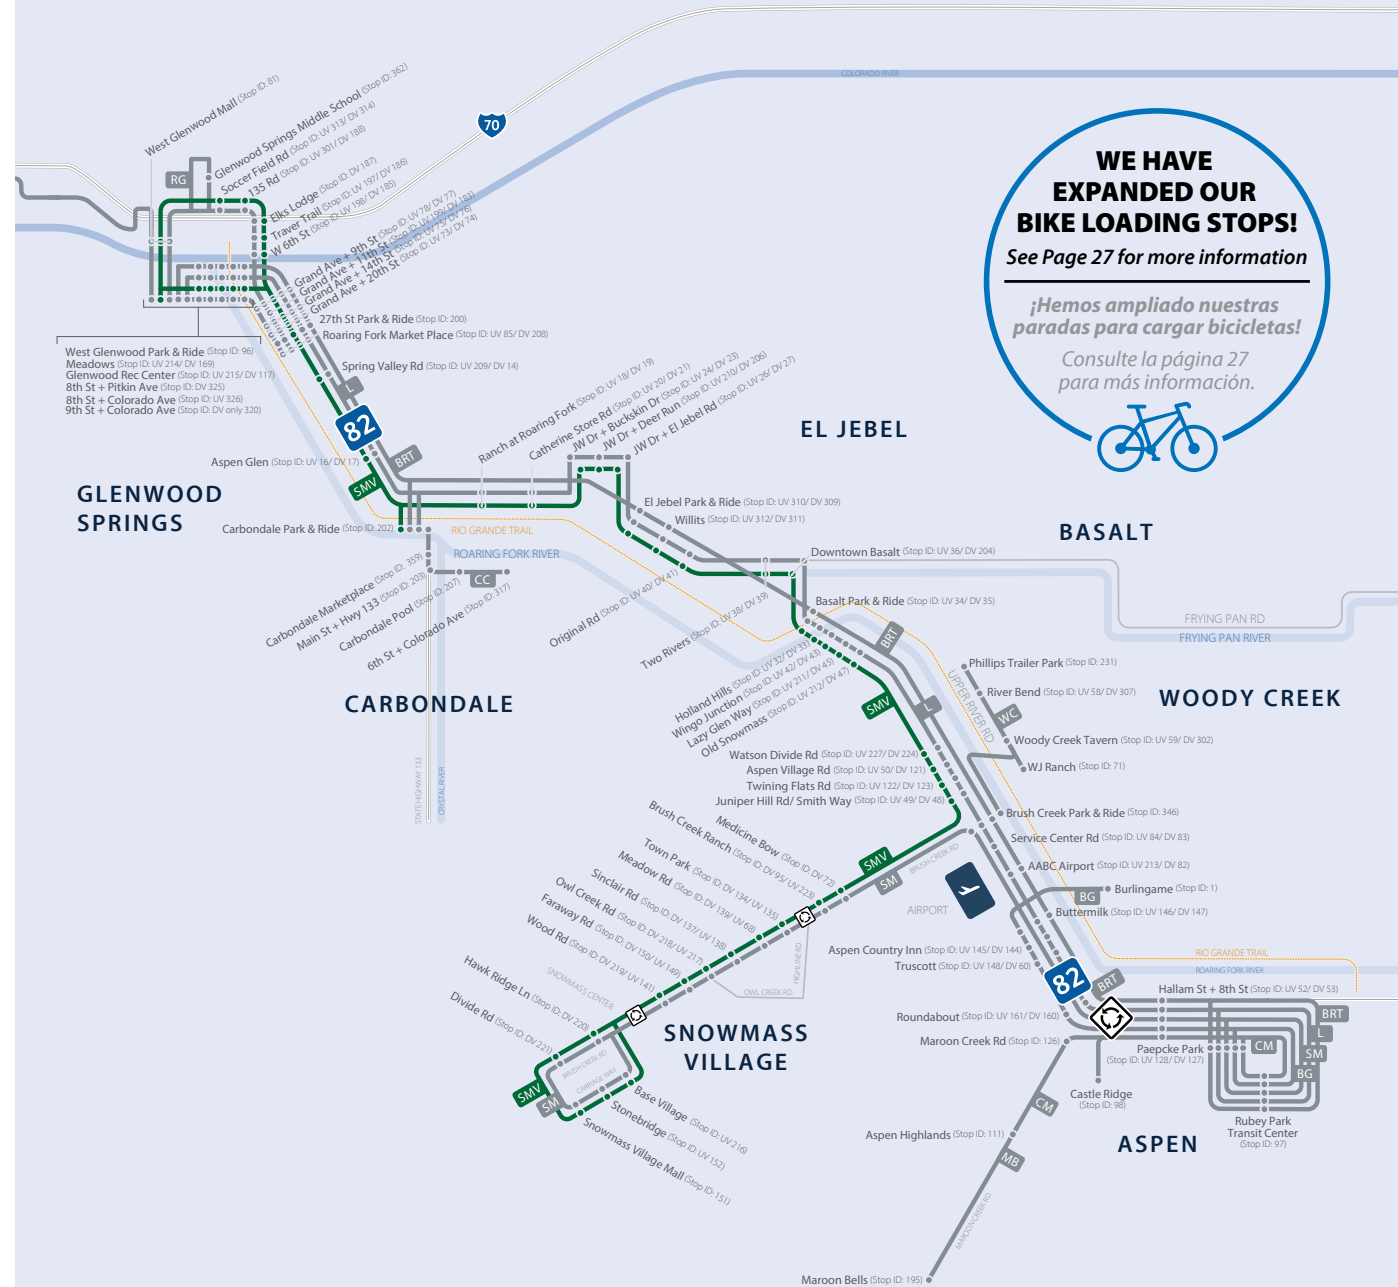

Arrivals in bold are scheduled timepoints. Please see the full schedule online for all SMV stop times and locations. Las llegadas en negrita son puntos de llegada programados. Consulte el horario completo en línea para conocer todos los tiempos y lugares de las paradas de SMV.

**Transfer at 27th St Station (Headsign: SMV 27TH ST STATION > L CONNECT) *Transbordo en la estación 27th St (rótulo: SMV 27TH ST STATION > L CONNECT)

Note: Bus transfers are required at Brush Creek Park & Ride for Aspen and Downvalley routes.

Nota: Se requieren traslados en autobús en Brush Creek Park & Ride para las rutas de Aspen y bajo del valle.

SMV DOWNVALLEY - DAILY BAJO DEL VALLE SMV - DIARIO							
Snowmass Mall	Hwy 82 + Aspen Village Rd DV	Old Snowmass DV	Hwy 82 + Lazy Glen Way DV	Basalt Park & Ride DV	Willits DV	El Jebel Park & Ride DV	JW Dr + Deer Run
STOP ID: 151	STOP ID: 121	STOP ID: 47	STOP ID: 45	STOP ID: 35	STOP ID: 311	STOP ID: 309	STOP ID: 206
4:15 PM	4:33 PM	4:38 PM	4:40 PM	4:44 PM	4:51 PM	4:52 PM	4:56 PM

Carbondale Park & Ride	Hwy 82 + Spring Valley Rd DV	Roaring Fork Marketplace	27th St Station	Grand Ave + 20th St	Grand Ave + 14th St	West Glenwood Park & Ride
STOP ID: 202	STOP ID: 14	STOP ID: 208	STOP ID: 200	STOP ID: 74	STOP ID: 76	STOP ID: 96
5:07 PM	5:14 PM	5:20 PM	5:21 PM	5:22 PM	5:23 PM	5:30 PM

SMV ROUTE Snowmass Village to/from West Glenwood Park & Ride

↑ BUSES FROM GLENWOOD SPRINGS TO ASPEN ARE TRAVELING "UPVALLEY"
Los autobuses de Glenwood Springs a Aspen viajan "cima del valle"

↓ BUSES FROM ASPEN TO GLENWOOD SPRINGS ARE TRAVELING "DOWNVALLEY"
Los autobuses de Aspen a Glenwood Springs viajan "bajo del valle"