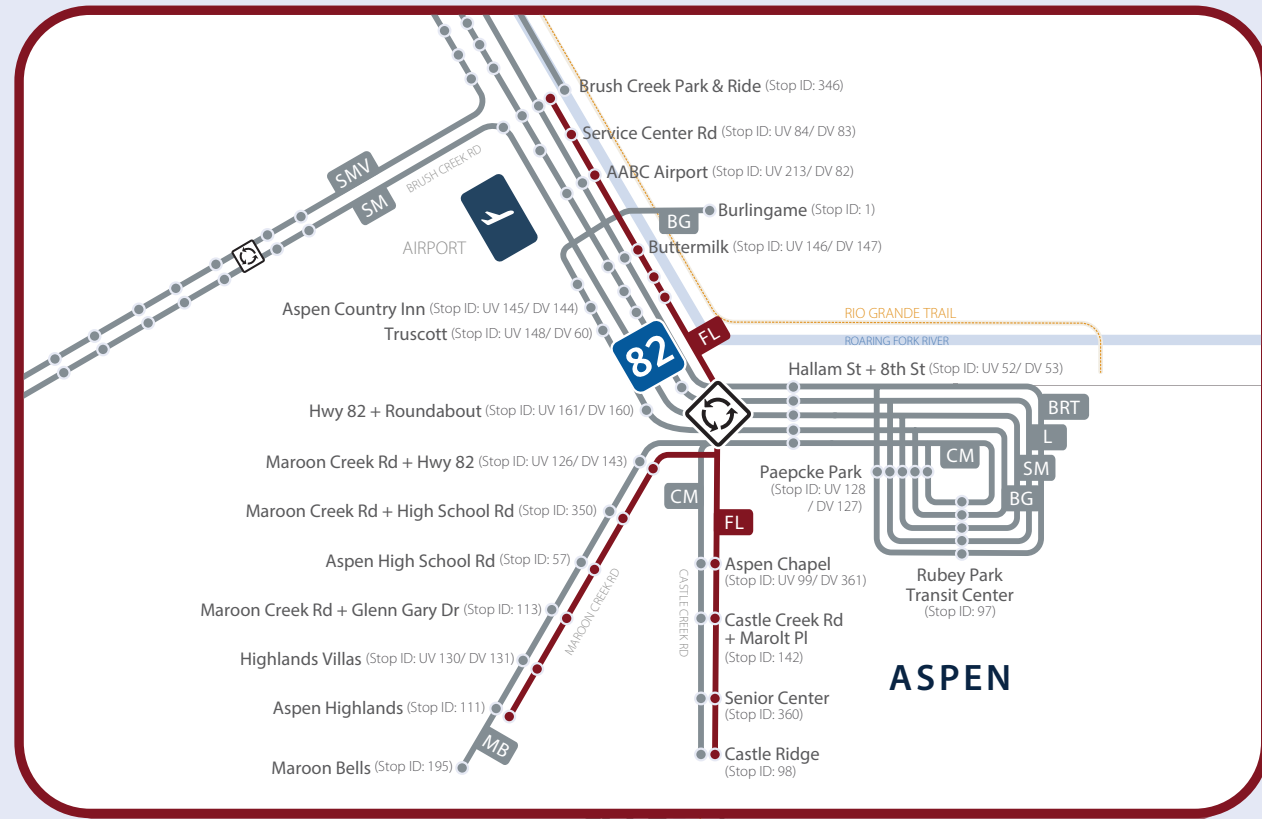

FL ROUTE Brush Creek Park & Ride to/from Aspen Highlands and Castle Ridge

Clickable Tabs

FARES, BIKE LOADING, DISABLED ACCESS

BIKES ON BUSES

SYSTEM WIDE MAP

LOCAL (L) ROUTE

VelociRFTA (BRT) ROUTE

HOGBACK (HGB) ROUTE

RIDE GLENWOOD (RG) ROUTE

CARBONDALE CIRCULATOR (CC) ROUTE

WOODY CREEK (WC) ROUTE

FLYER (FL) ROUTE

MARON BELLS

SNOWMASS VALLEY (SMV) ROUTE

SNOWMASS ASPEN (SM) ROUTE

ASPEN MUSIC FESTIVAL & SCHOOL (MS) ROUTES

CITY OF ASPEN ROUTES