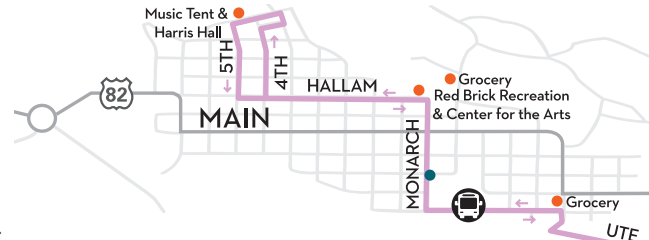

Daily7:45 a.m. - 10:45 p.m.

Serves the West End and Ute Avenue neighborhoods including attractions such as the Music Tent.

Outbound: Departs Rubey Park Transit Center to Ute Avenue at :24 and :54

Departs Rubey Park Transit Center to Harris Hall at :06 and :36