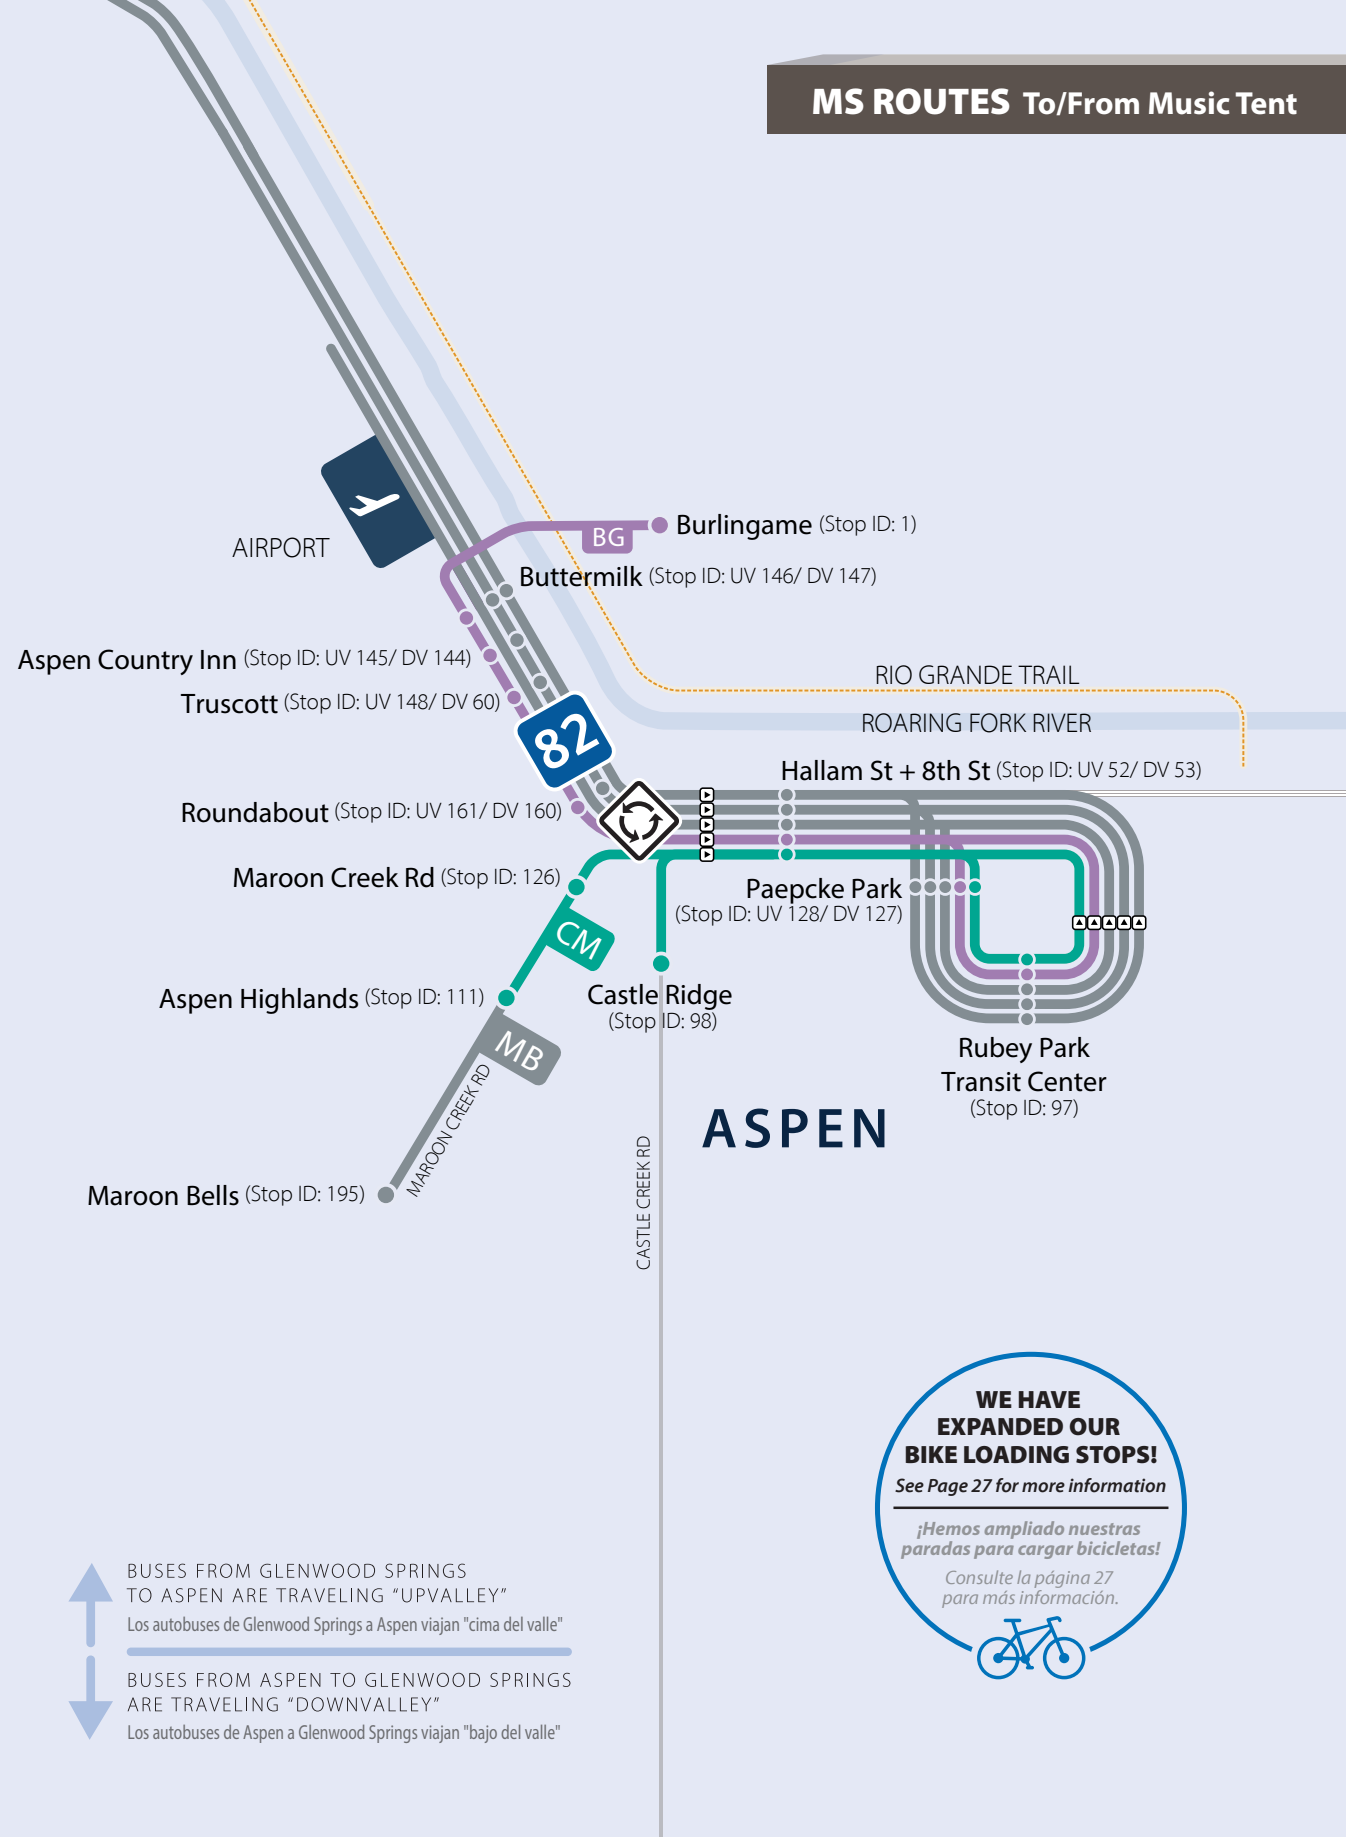

↑ BUSES FROM GLENWOOD SPRINGS TO ASPEN ARE TRAVELING "UPVALLEY"
Los autobuses de Glenwood Springs a Aspen viajan "cima del valle"

↓ BUSES FROM ASPEN TO GLENWOOD SPRINGS ARE TRAVELING "DOWNVALLEY"
Los autobuses de Aspen a Glenwood Springs viajan "bajo del valle"

Clickable Tabs

FARES, BIKE LOADING, DISABLED ACCESS

BIKES ON BUSES

SYSTEM WIDE MAP

LOCAL (L) ROUTE

VelociRFTA (BRT) ROUTE

HOGBACK (HGB) ROUTE

RIDE GLENWOOD (RG) ROUTE

CARBONDALE CIRCULATOR (CC) ROUTE

WOODY CREEK (WC) ROUTE

FLYER (FL) ROUTE

MAROON BELLS

SNOWMASS VALLEY (SMV) ROUTE

SNOWMASS ASPEN (SM) ROUTE

ASPEN MUSIC FESTIVAL & SCHOOL (MS) ROUTES

CITY OF ASPEN ROUTES