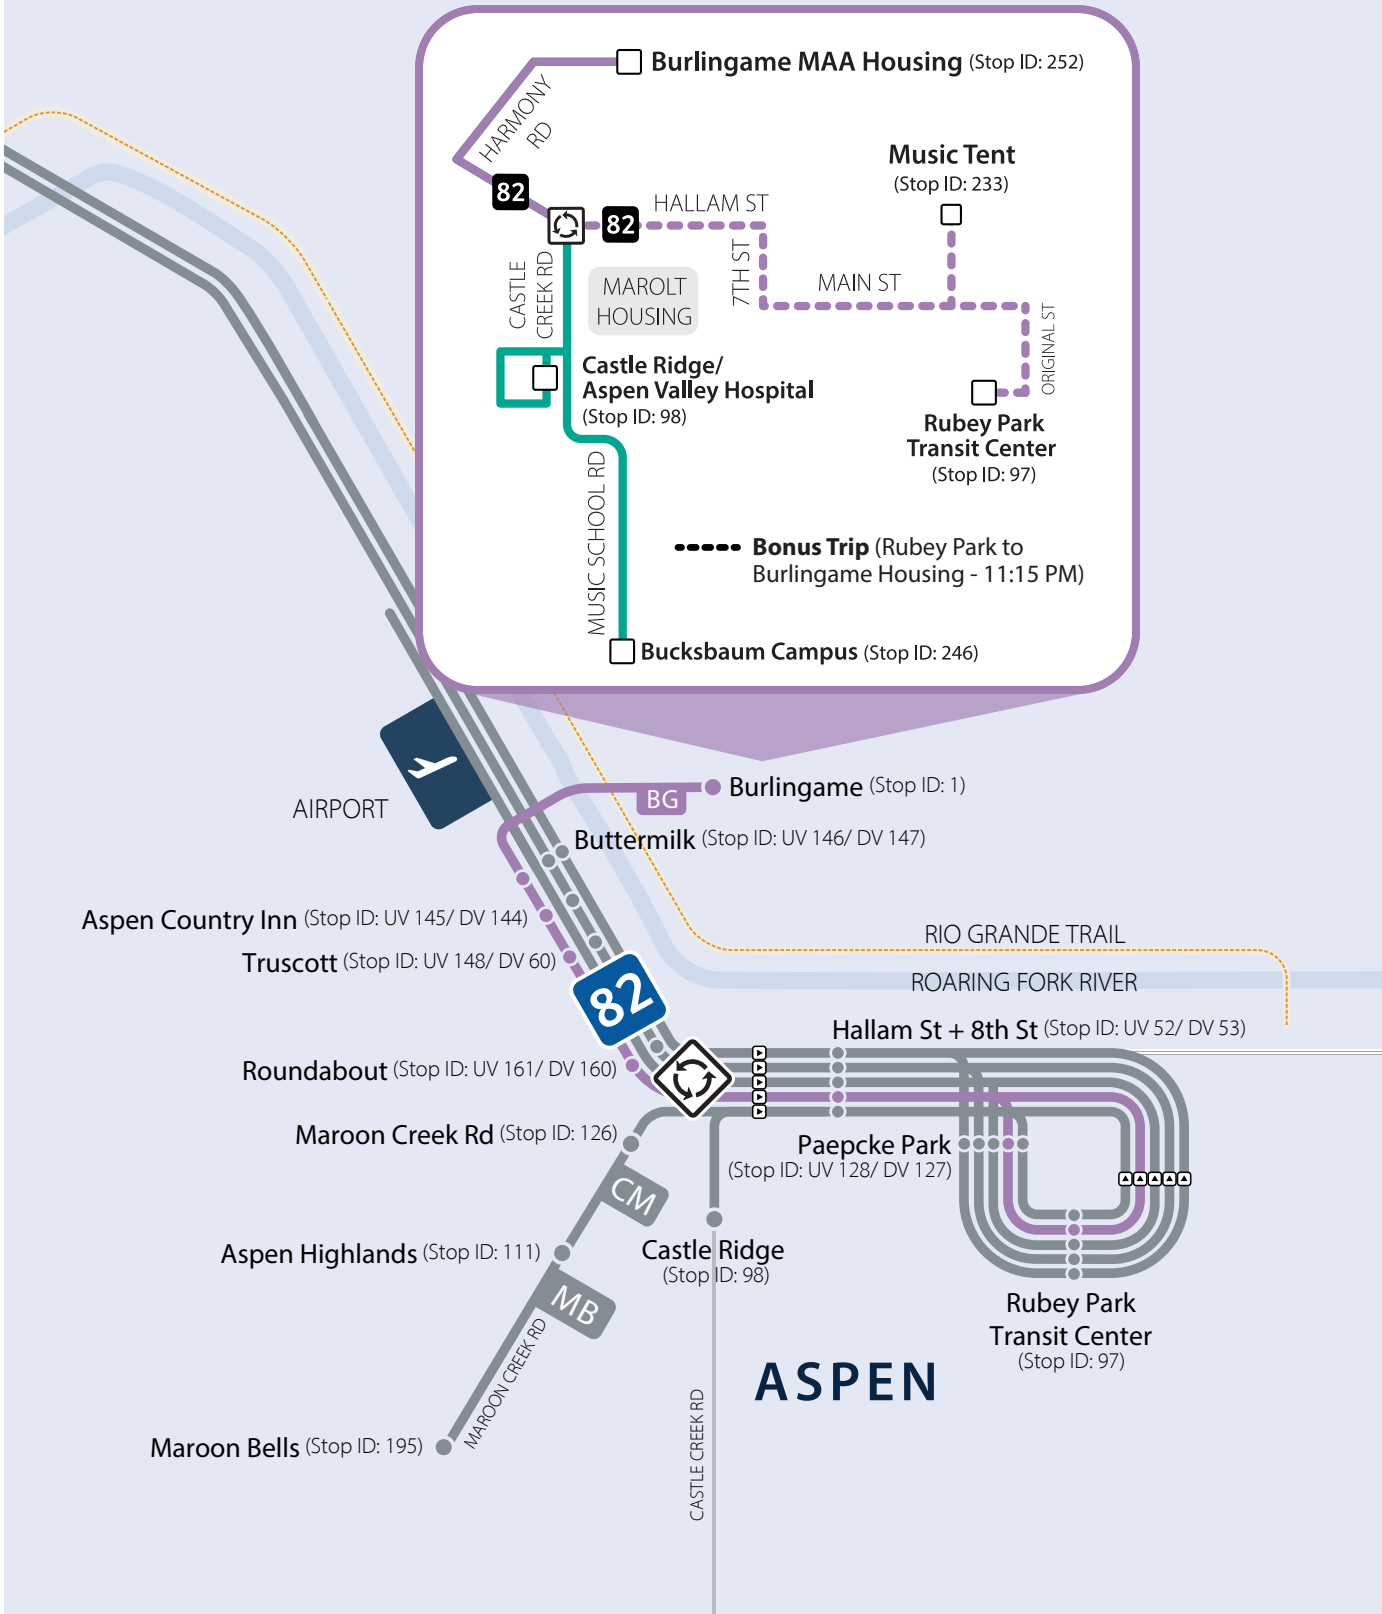

MS ROUTES To/From Bucksbaum Campus

1. **Clickable Tabs**
2. FARES, BIKE LOADING, DISABLED ACCESS
   - BIKES ON BUSES
   - SYSTEM WIDE MAP
   - LOCAL (L) ROUTE
   - VelociRFTA (BRT) ROUTE
   - HOGBACK (HGB) ROUTE
   - RIDE GLENWOOD (RG) ROUTE
   - CARBONDALE CIRCULATOR (CC) ROUTE
   - WOODY CREEK (WC) ROUTE
   - FLYER (FL) ROUTE
   - MAROON BELLS
   - SNOWMASS VALLEY (SMV) ROUTE
   - SNOWMASS ASPEN (SM) ROUTE
   - ASPEN MUSIC FESTIVAL & SCHOOL (MS) ROUTES
   - CITY OF ASPEN ROUTES