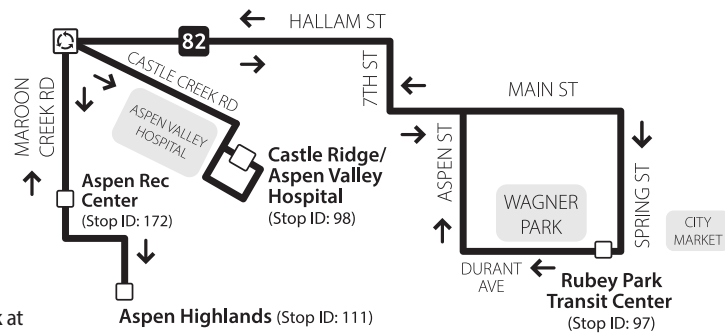

↑ BUSES FROM GLENWOOD SPRINGS TO ASPEN ARE TRAVELING "UPVALLEY"
Los autobuses de Glenwood Springs a Aspen viajan "cima del valle"

↓ BUSES FROM ASPEN TO GLENWOOD SPRINGS ARE TRAVELING "DOWNVALLEY"
Los autobuses de Aspen a Glenwood Springs viajan "bajo del valle"

Clickable Tabs

FARES, BIKE LOADING, DISABLED ACCESS

BIKES ON BUSES

SYSTEM WIDE MAP

LOCAL (L) ROUTE

VelociRFTA (BRT) ROUTE

HOGBACK (HGB) ROUTE

RIDE GLENWOOD (RG) ROUTE

CARBONDALE CIRCULATOR (CC) ROUTE

WOODY CREEK (WC) ROUTE

FLYER (FL) ROUTE

MAROON BELLS

SNOWMASS VALLEY (SMV) ROUTE

SNOWMASS ASPEN (SM) ROUTE

ASPEN MUSIC FESTIVAL & SCHOOL (MS) ROUTES

CITY OF ASPEN ROUTES