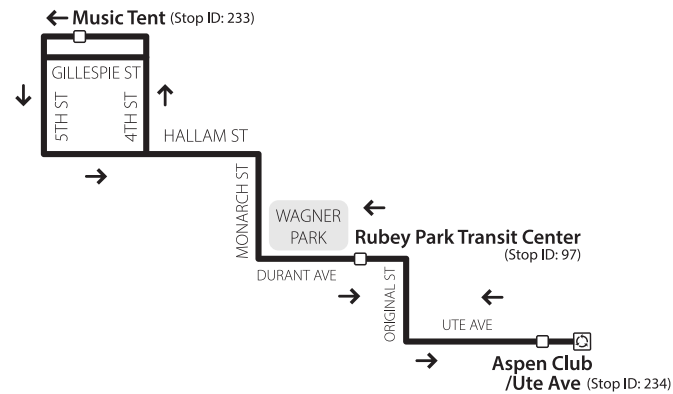

Departs Aspen Club at :00 and :30

Departs Music Tent at :15 and :45

CM CASTLE MAROON DAILY DIARIO | FREE GRATIS

USE CASTLE MAROON BUS (CM)

UTILICE EL AUTOBÚS DE CASTLE MAROON (CM)

6:20AM - 2:15AM Daily

Departs Rubey Park to Aspen Highlands at :00, :20, and :40 past each hour from 6:20am - 2:00am.