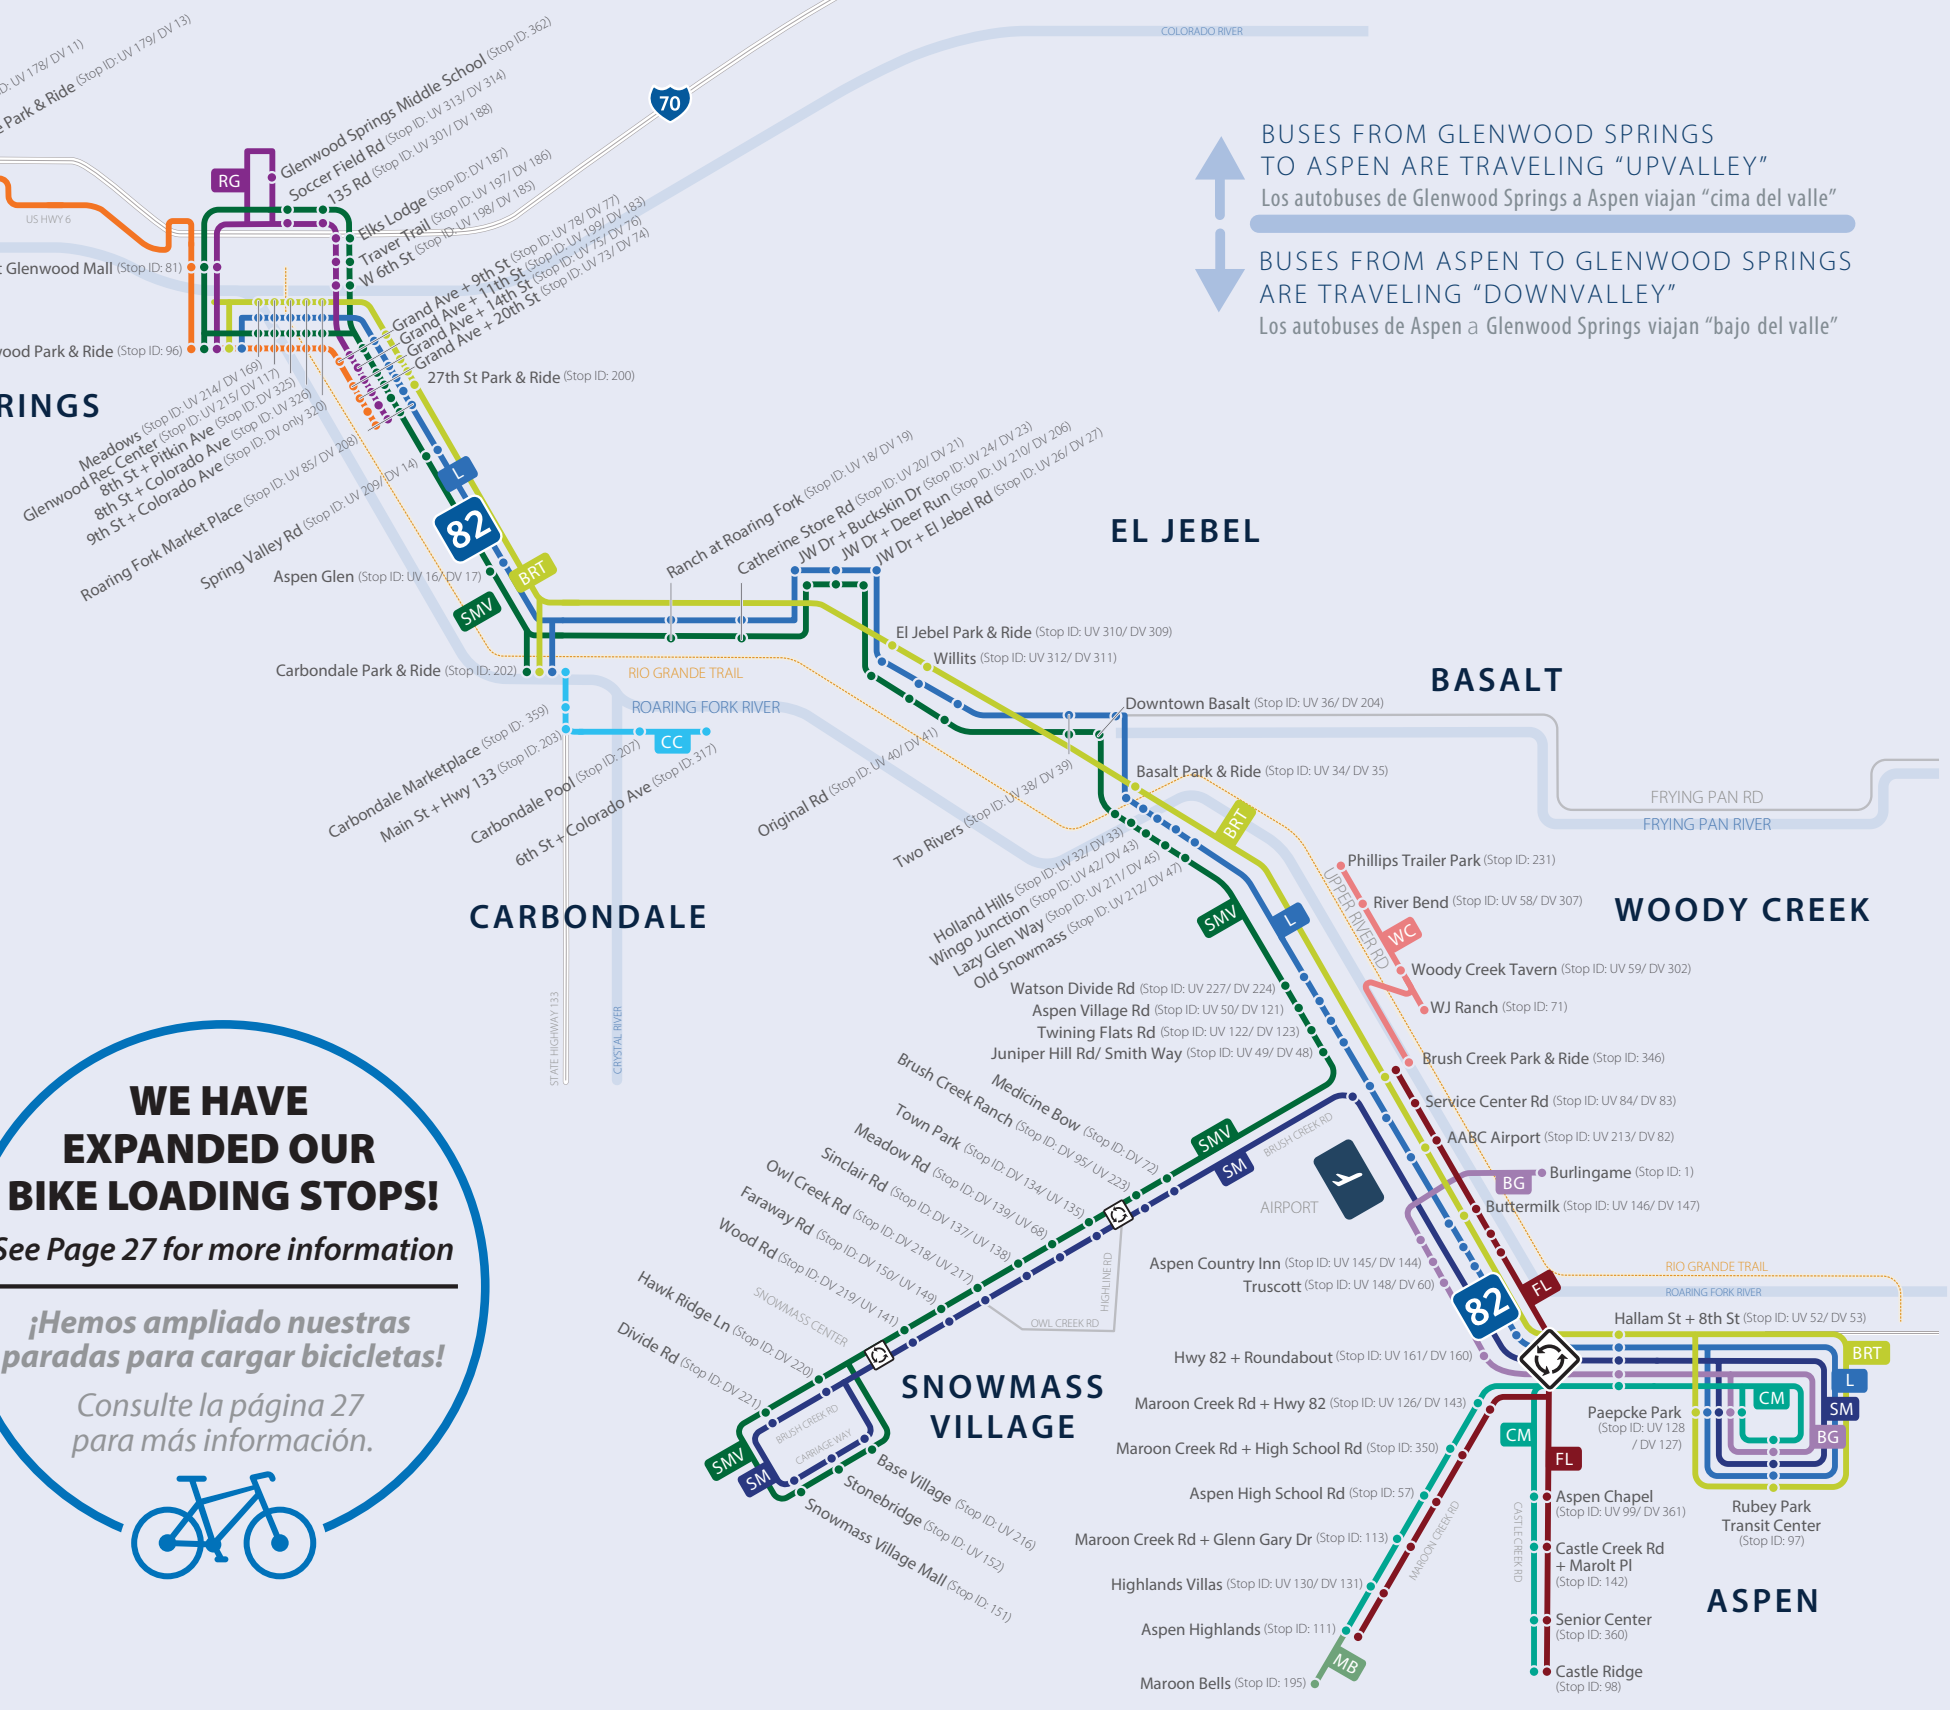

RFTA SYSTEM WIDE MAP

1. ### ROUTES / RUTAS
2. **HGB** Hogback
   - **RG** Ride Glenwood
   - **BRT** VelociRFTA Bus Rapid Transit
   - **L** Local Valley Bus
   - **CC** Carbondale Circulator
   - **WC** Woody Creek
   - **SM** Snowmass-Aspen
   - **SMV** Snowmass Valley
   - **BG** Burlingame
   - **CM** Castle Maroon
   - **MB** Maroon Bells (Summer Only)
     Maroon Bells (Solo en verano)
   - **FL** Flyer
   - **—** Rio Grande Trail
   - **UV** Upvalley
     Cima del Valle
   - **DV** Downvalley
     Bajo del Valle

WE HAVE EXPANDED OUR BIKE LOADING STOPS!
See Page 27 for more information

¡Hemos ampliado nuestras paradas para cargar bicicletas!
Consulte la página 27 para más información.

↑ BUSES FROM GLENWOOD SPRINGS TO ASPEN ARE TRAVELING "UPVALLEY"
Los autobuses de Glenwood Springs a Aspen viajan "cima del valle"

↓ BUSES FROM ASPEN TO GLENWOOD SPRINGS ARE TRAVELING "DOWNVALLEY"
Los autobuses de Aspen a Glenwood Springs viajan "bajo del valle"

Clickable Tabs

- FARES, BIKE LOADING, DISABLED ACCESS
- BIKES ON BUSES
- SYSTEM WIDE MAP
- LOCAL (L) ROUTE
- VelociRFTA (BRT) ROUTE
- HOGBACK (HGB) ROUTE
- RIDE GLENWOOD (RG) ROUTE
- CARBONDALE CIRCULATOR (CC) ROUTE
- WOODY CREEK (WC) ROUTE
- FLYER (FL) ROUTE
- MAROON BELLS
- SNOWMASS VALLEY (SMV) ROUTE
- SNOWMASS ASPEN (SM) ROUTE
- ASPEN MUSIC FESTIVAL & SCHOOL (MS) ROUTES
- CITY OF ASPEN ROUTES