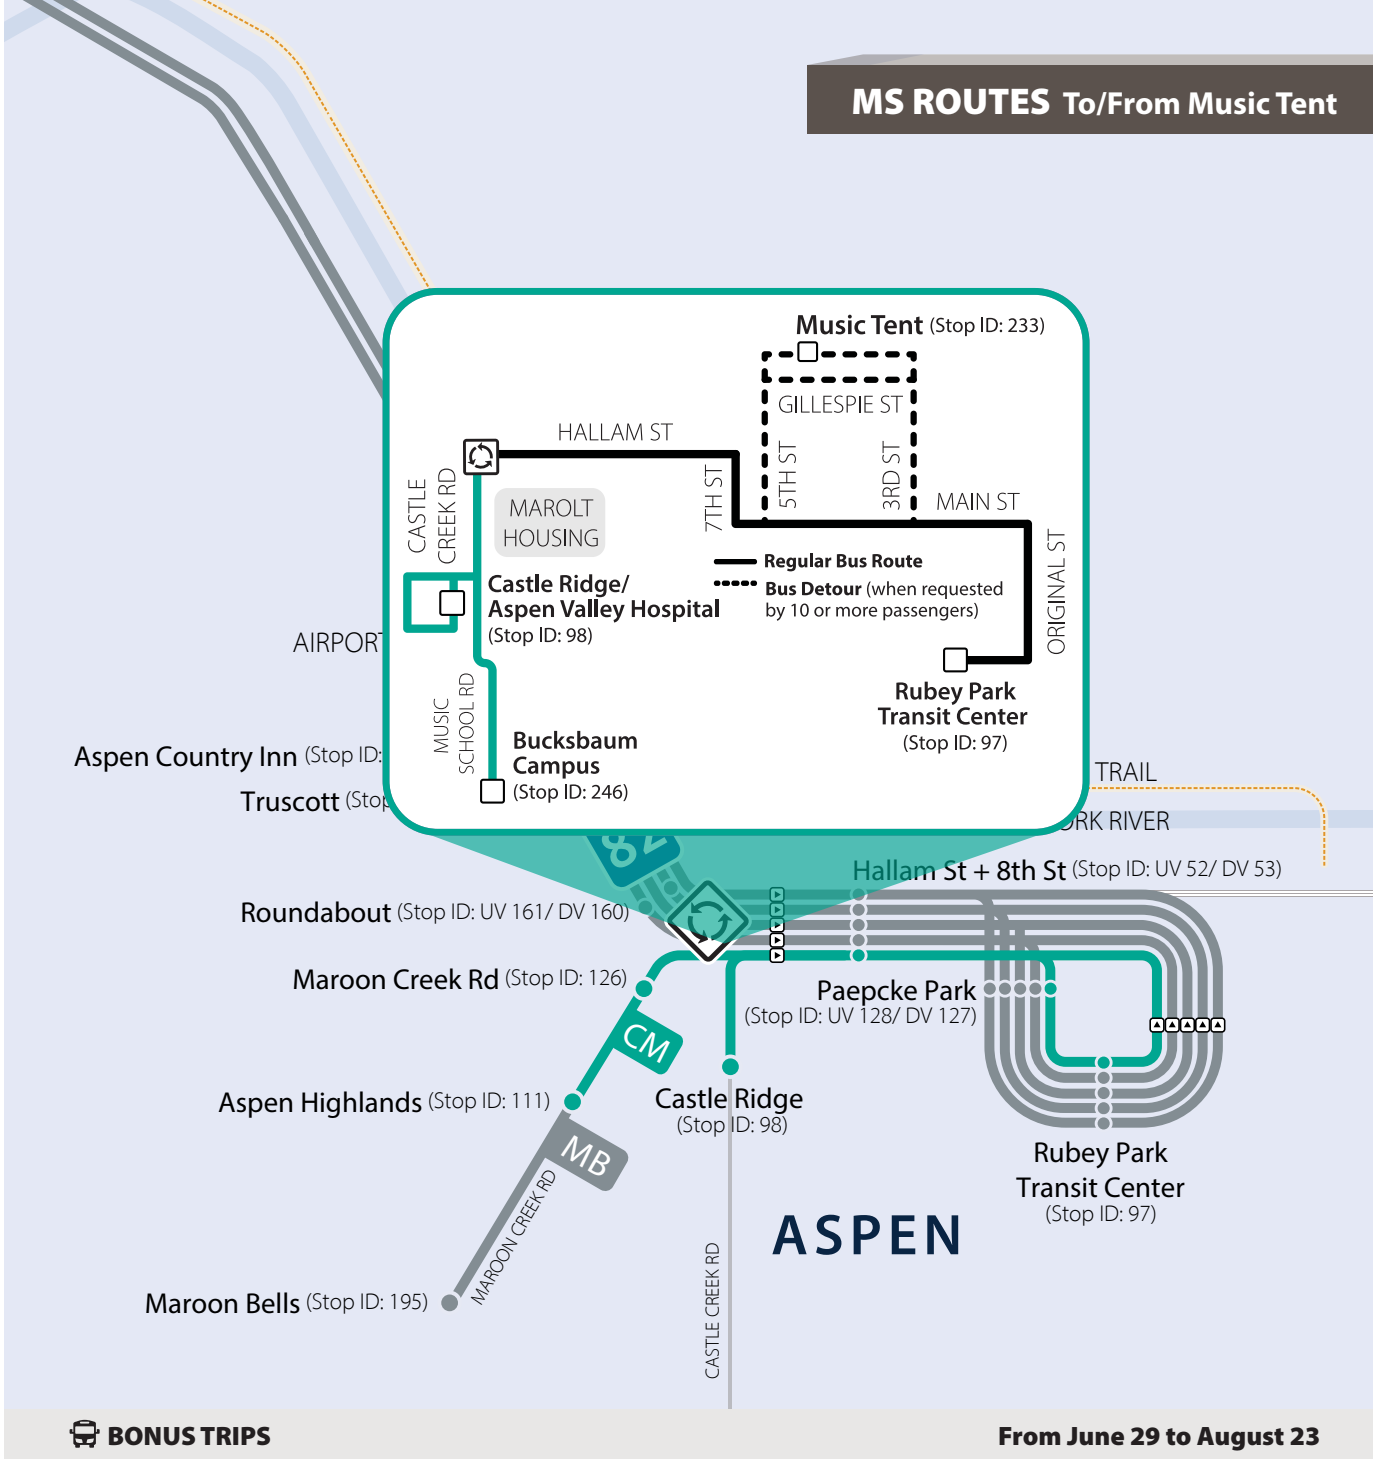

*: Service begins on June 29 *: El servicio comienza el 29 de junio

BONUS TRIPS

RUBEY PARK
Rubey Park to Burlingame Housing
DAILY - Departure: 11:15 PM
Destination sign: MS Burlingame

CASTLE RIDGE
Castle Ridge to Music Tent
FRIDAYS ONLY - Departures: 5:00 PM, 5:30 PM
SUNDAYS ONLY - Departure: 6:00 PM
Destination sign: MS Music Tent

BURLINGAME
Burlingame to Music Tent
FRIDAYS ONLY - Departure: 5:00 PM
SUNDAYS ONLY - Departure: 3:00 PM
Destination sign: MS Music Tent

Music Tent to Castle Ridge
FRIDAYS ONLY - Departure: 8:00 PM
SUNDAYS ONLY - Departure: 6:00 PM
Destination sign: MS Castle Ridge

From June 29 to August 23

- **Clickable Tabs**
- **FARES, BIKE LOADING, DISABLED ACCESS**
- **BIKES ON BUSES**
- **SYSTEM WIDE MAP**
- **LOCAL (L) ROUTE**
- **VelociRFTA (BRT) ROUTE**
- **HOGBACK (HGB) ROUTE**
- **RIDE GLENWOOD (RG) ROUTE**
- **CARBONDALE CIRCULATOR (CC) ROUTE**
- **WOODY CREEK (WC) ROUTE**
- **FLYER (FL) ROUTE**
- **MAROON BELLS**
- **SNOWMASS VALLEY (SMV) ROUTE**
- **SNOWMASS ASPEN (SM) ROUTE**
- **ASPEN MUSIC FESTIVAL & SCHOOL (MS) ROUTES**
- **CITY OF ASPEN ROUTES**