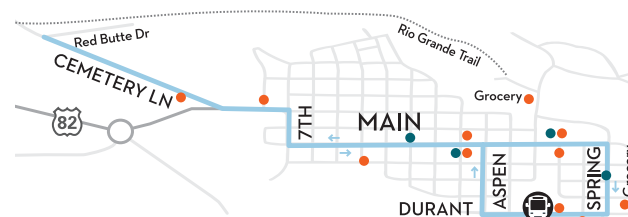

Outbound: Departs Rubey Park Transit Center at :00 and :30

Inbound: Departs Red Butte Drive at :12 and :42

XT Cross Town (Winter & Summer Only)

Daily .....7:45 a.m. - 10:45 p.m.

Serves the West End and Ute Avenue neighborhoods including attractions such as the Music Tent.