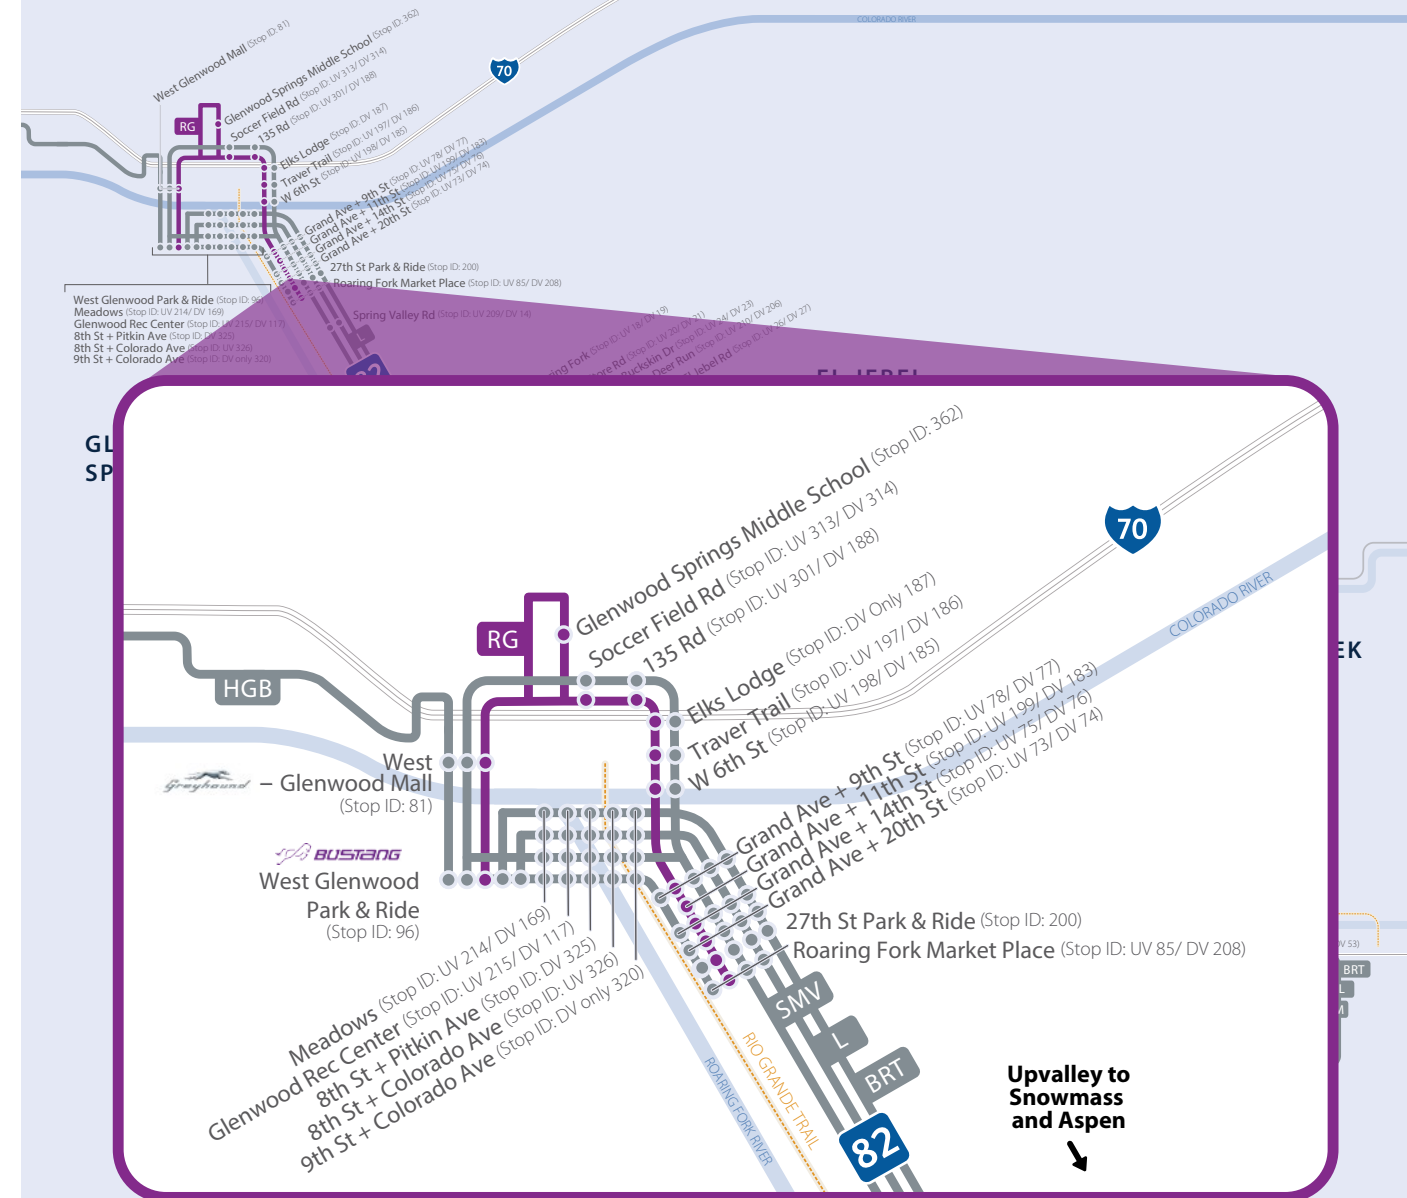

Arrivals in bold are scheduled timepoints, all other arrivals (non-bold) are estimated timepoints. Buses may depart early after passengers exit, depending on traffic. Please arrive early when boarding at this location. Las llegadas en negrita son puntos de tiempo programados, todas las demás llegadas (que no están en negrita) son puntos de tiempo estimados. Los autobuses pueden salir temprano después de la salida de los pasajeros, dependiendo del tráfico. Llegue temprano al abordar en este lugar.

- *SMV Snowmass > L Connect at 27th St Station (Headsign: SMV SNOWMASS > L CONNECT)
- *SMV Snowmass > L Connect en la estación 27th St (Letreros: SMV SNOWMASS > L CONNECT)
- •SMV 27th St Station > L Connect at 27th St Station (Headsign SMV 27TH ST STATION > L CONNECT)
- •SMV 27th St Station > L Connect en la estación 27th St (Letreros: SMV 27TH ST STATION > L CONNECT)

∞Continue to Roaring Fork Marketplace upon request only ∞Continúe en Roaring Fork Marketplace solo si lo solicita

RIDE GLENWOOD
AROUND TOWN + DOWNTOWN

RideGlenwood.com | 970-925-8484

RIDE GLENWOOD
ON-DEMAND [Servicio de Transporte a Pedido]

How to Ride / Cómo viajar:
Request rides on-demand using the Ride Roaring Fork app, or call (970)404-4007
Solicite viajes a pedido usando la aplicación Ride Roaring Fork o llame al (970)404-4007
$1 per ride within the City Limits / $1 por viaje dentro de los límites de la ciudad

Powered by / Operado por: