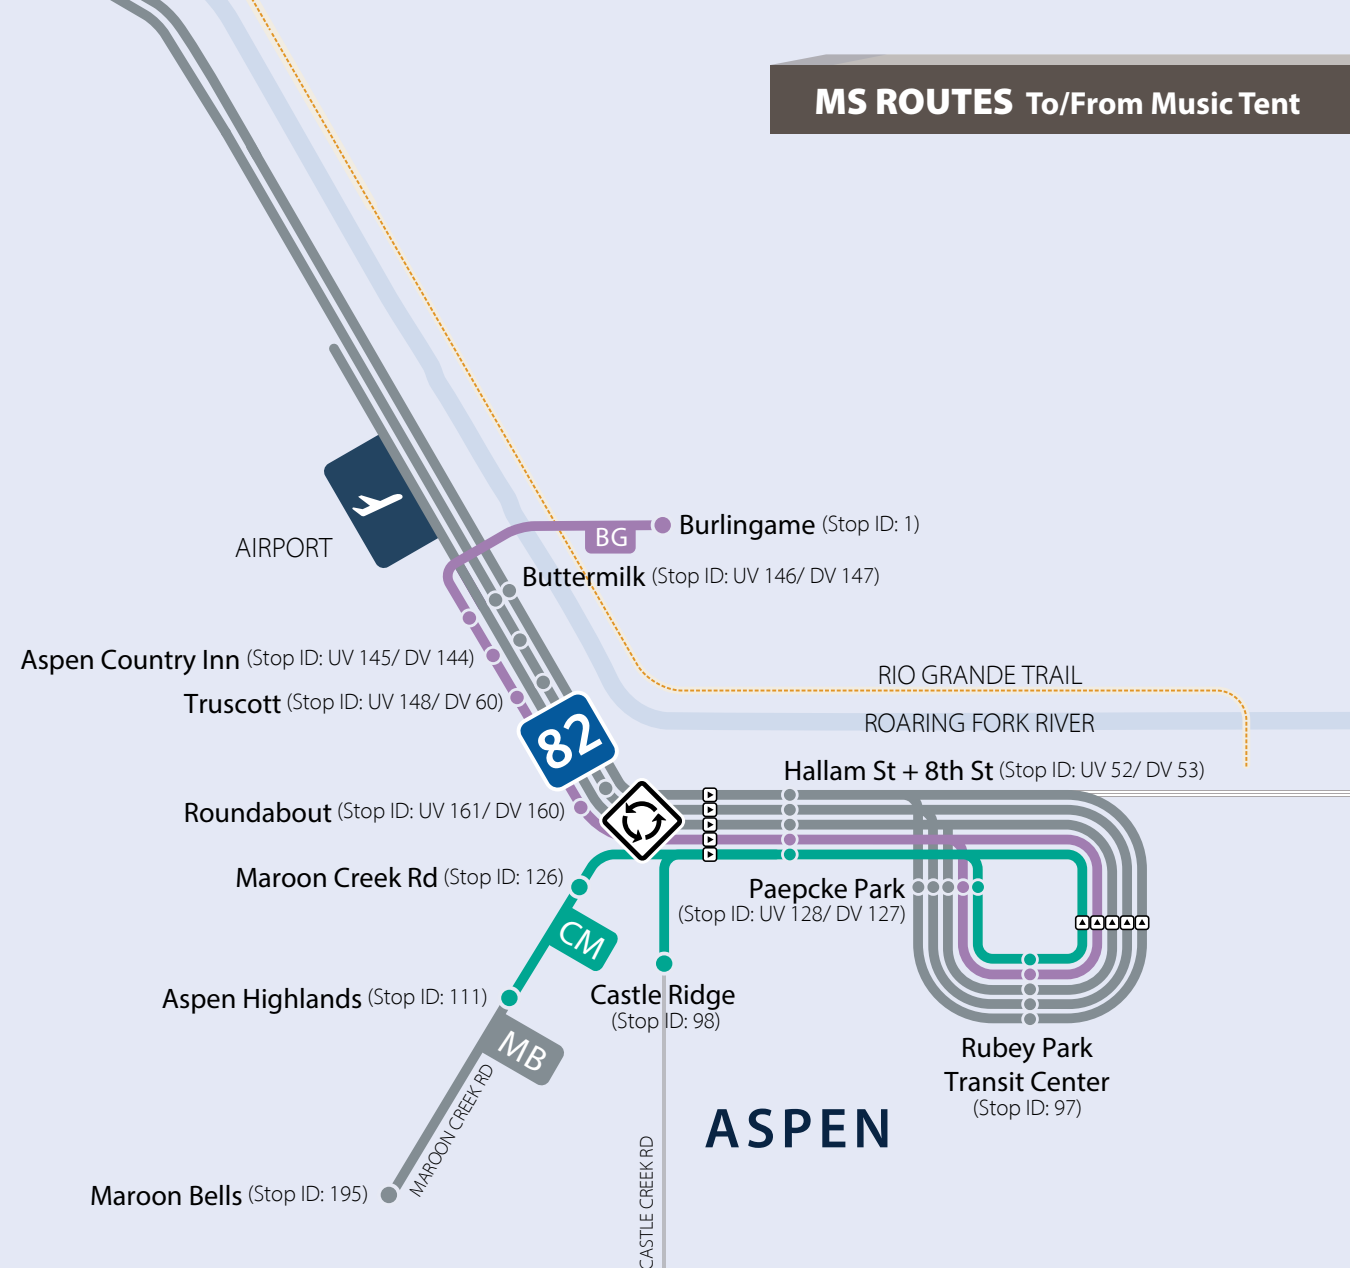

MS ROUTES To/From Music Tent

BUSES FROM GLENWOOD SPRINGS TO ASPEN ARE TRAVELING "UPVALLEY"
Los autobuses de Glenwood Springs a Aspen viajan "cima del valle"

BUSES FROM ASPEN TO GLENWOOD SPRINGS ARE TRAVELING "DOWNVALLEY"
Los autobuses de Aspen a Glenwood Springs viajan "bajo del valle"

WE HAVE EXPANDED OUR BIKE LOADING STOPS!
See Page 27 for more information

¡Hemos ampliado nuestras paradas para cargar bicicletas!
Consulte la página 27 para más información.