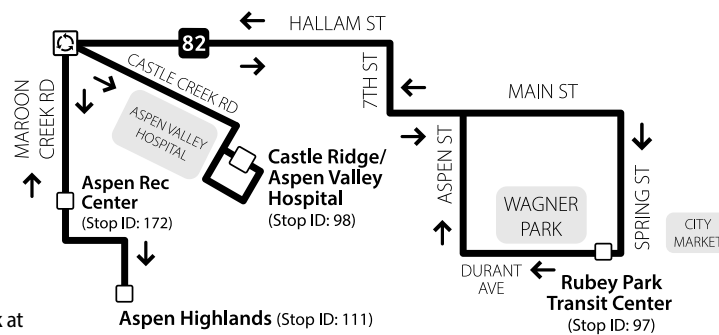

Departs Aspen Club at :00 and :30

Departs Music Tent at :15 and :45

CM CASTLE MAROON DAILY DIARIO | FREE GRATIS

USE CASTLE MAROON BUS (CM)

UTILICE EL AUTOBÚS DE CASTLE MAROON (CM)

6:20AM - 2:15AM Daily

Departs Rubey Park to Aspen Highlands at :00, :20, and :40 past each hour from 6:20am - 2:00am.

Departs Castle Ridge to Aspen Highlands at :07, :27, and :47 past each hour.

Departs Aspen Highlands to Rubey Park at :00, :20, and :40 past each hour from 6:20am - 1:40am.

Departs Castle Ridge/ Aspen Valley Hospital to Rubey Park at :05, :25, and :45 past each hour from 6:25am - 1:45am.

MS ROUTES To/From Music Tent

BUSES FROM GLENWOOD SPRINGS TO ASPEN ARE TRAVELING "UPVALLEY"
Los autobuses de Glenwood Springs a Aspen viajan "cima del valle"

BUSES FROM ASPEN TO GLENWOOD SPRINGS ARE TRAVELING "DOWNVALLEY"
Los autobuses de Aspen a Glenwood Springs viajan "bajo del valle"