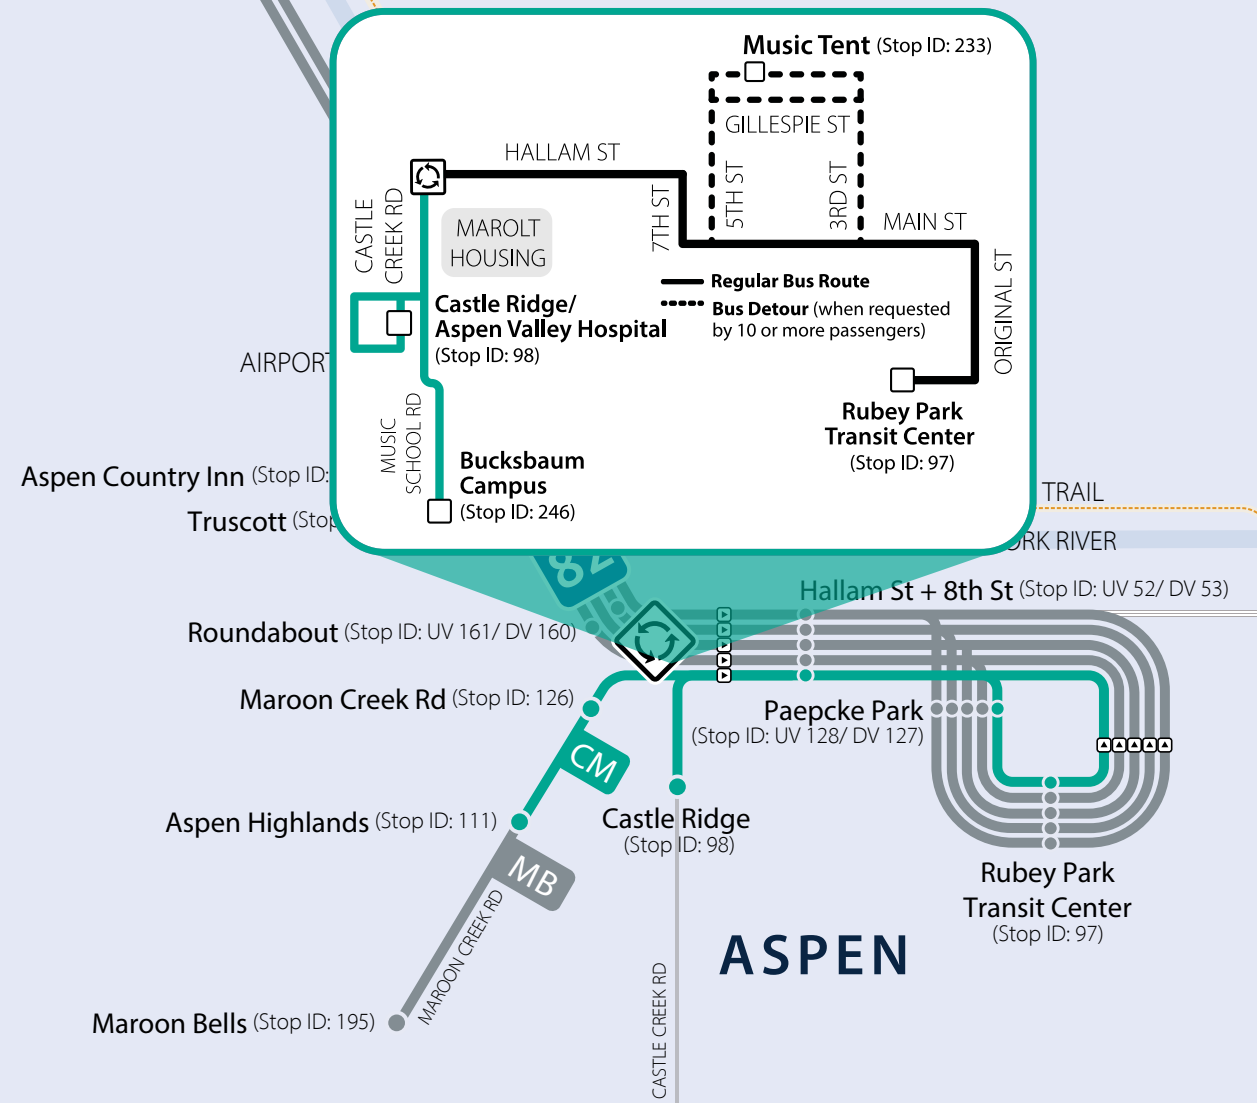

*: Service begins on June 29 * : El servicio comienza el 29 de junio

BONUS TRIPS

From June 29 to August 23

RUBEY PARK

Rubey Park to Burlingame Housing
DAILY - Departure: 11:15 PM
Destination sign: MS Burlingame

CASTLE RIDGE

Castle Ridge to Music Tent
FRIDAYS ONLY - Departures: 5:00 PM, 5:30 PM
SUNDAYS ONLY - Departure: 6:00 PM
Destination sign: MS Music Tent

BURLINGAME

Burlingame to Music Tent
FRIDAYS ONLY - Departure: 5:00 PM
SUNDAYS ONLY - Departure: 3:00 PM
Destination sign: MS Music Tent

Music Tent to Castle Ridge

FRIDAYS ONLY - Departure: 8:00 PM
SUNDAYS ONLY - Departure: 6:00 PM
Destination sign: MS Castle Ridge