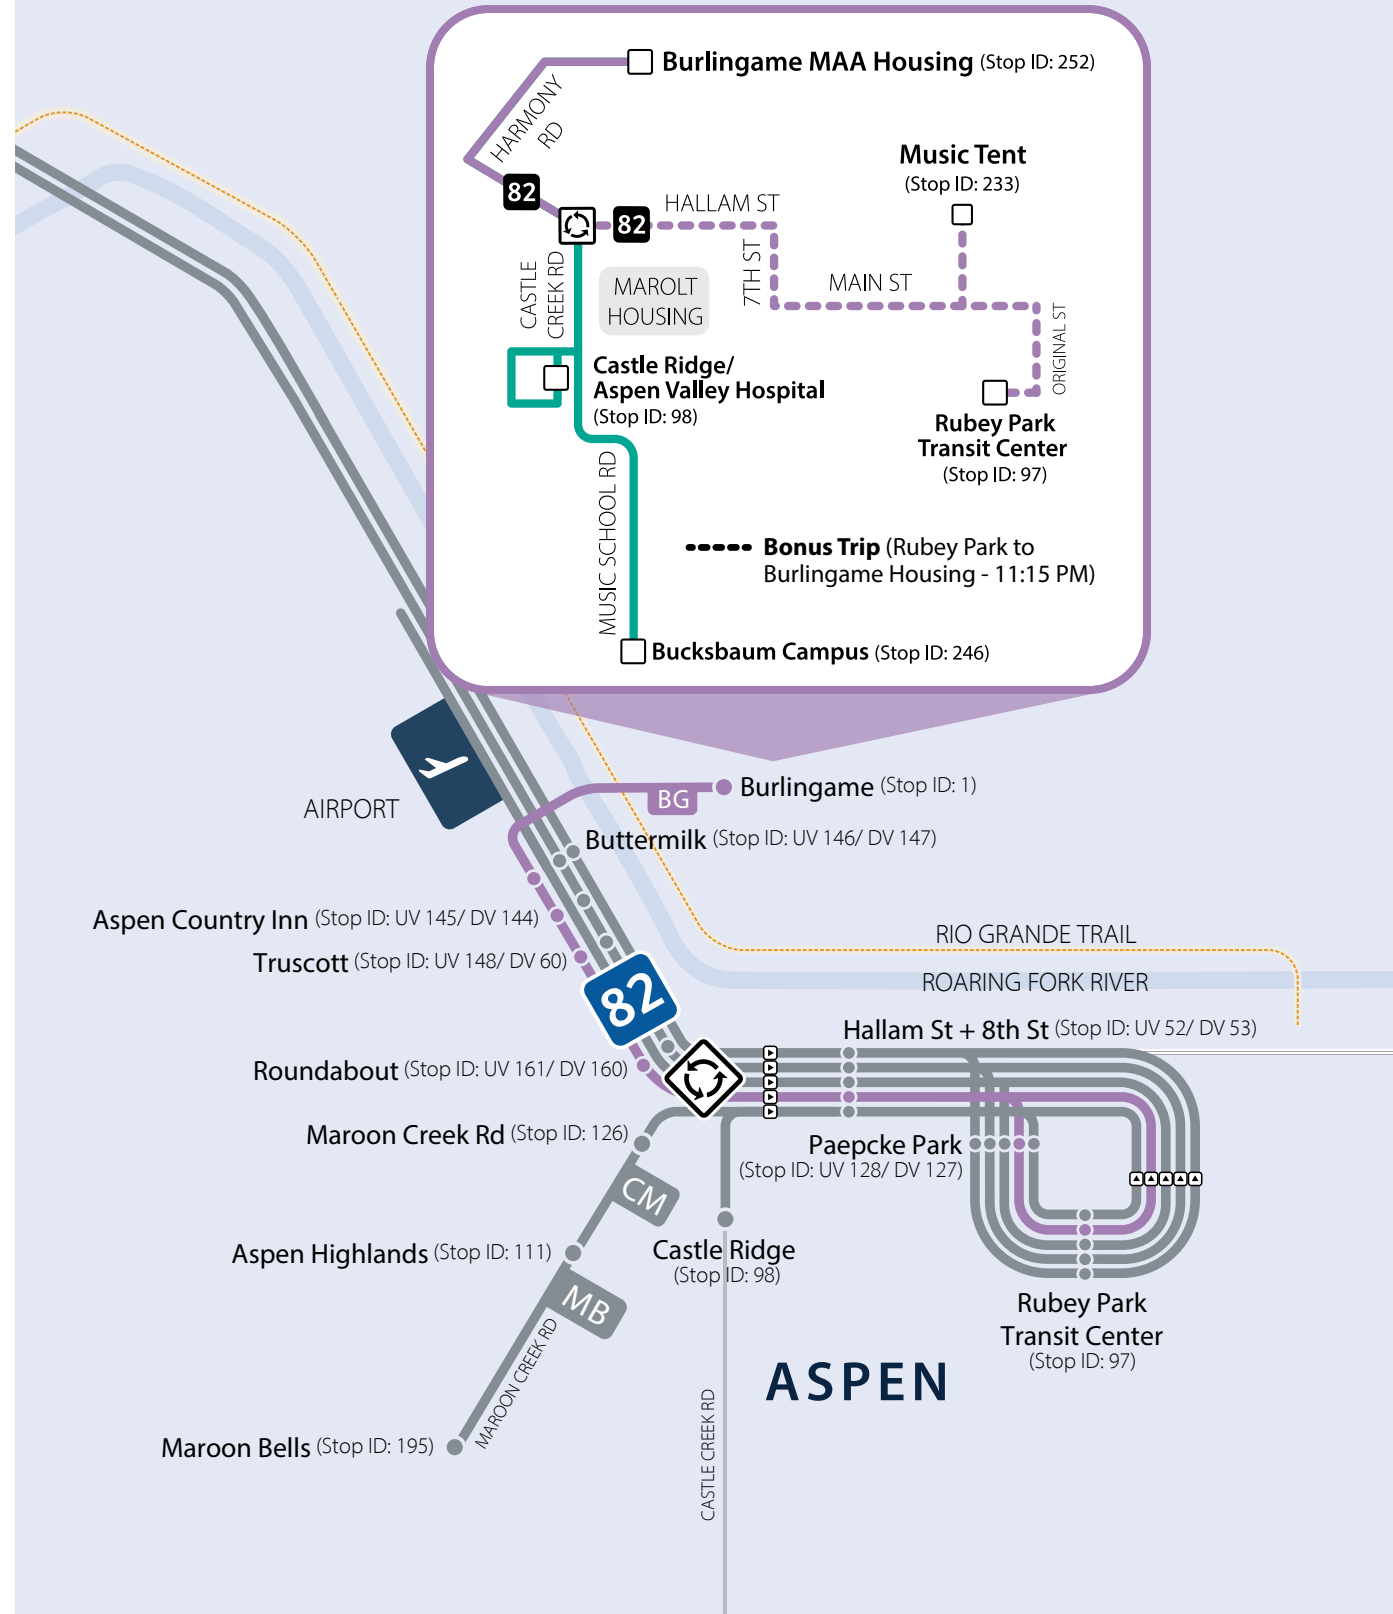

WE HAVE EXPANDED OUR BIKE LOADING STOPS!
See Page 27 for more information

¡Hemos ampliado nuestras paradas para cargar bicicletas!
Consulte la página 27 para más información.

BURLINGAME TO BUCKSBAUM CAMPUS - DAILY Destination Sign: "MS Bucksbaum" | From June 22 - August 23

MS ROUTES To/From Bucksbaum Campus

THIS SERVICE IS AVAILABLE JUNE 22 - AUGUST 23 (some service doesn't begin until June 30). Buses leaving both Rubey Park in downtown Aspen and the Bucksbaum Campus will divert to the Music Tent within one half of an hour of scheduled rehearsals and concerts, and upon request of 10 or more passengers.