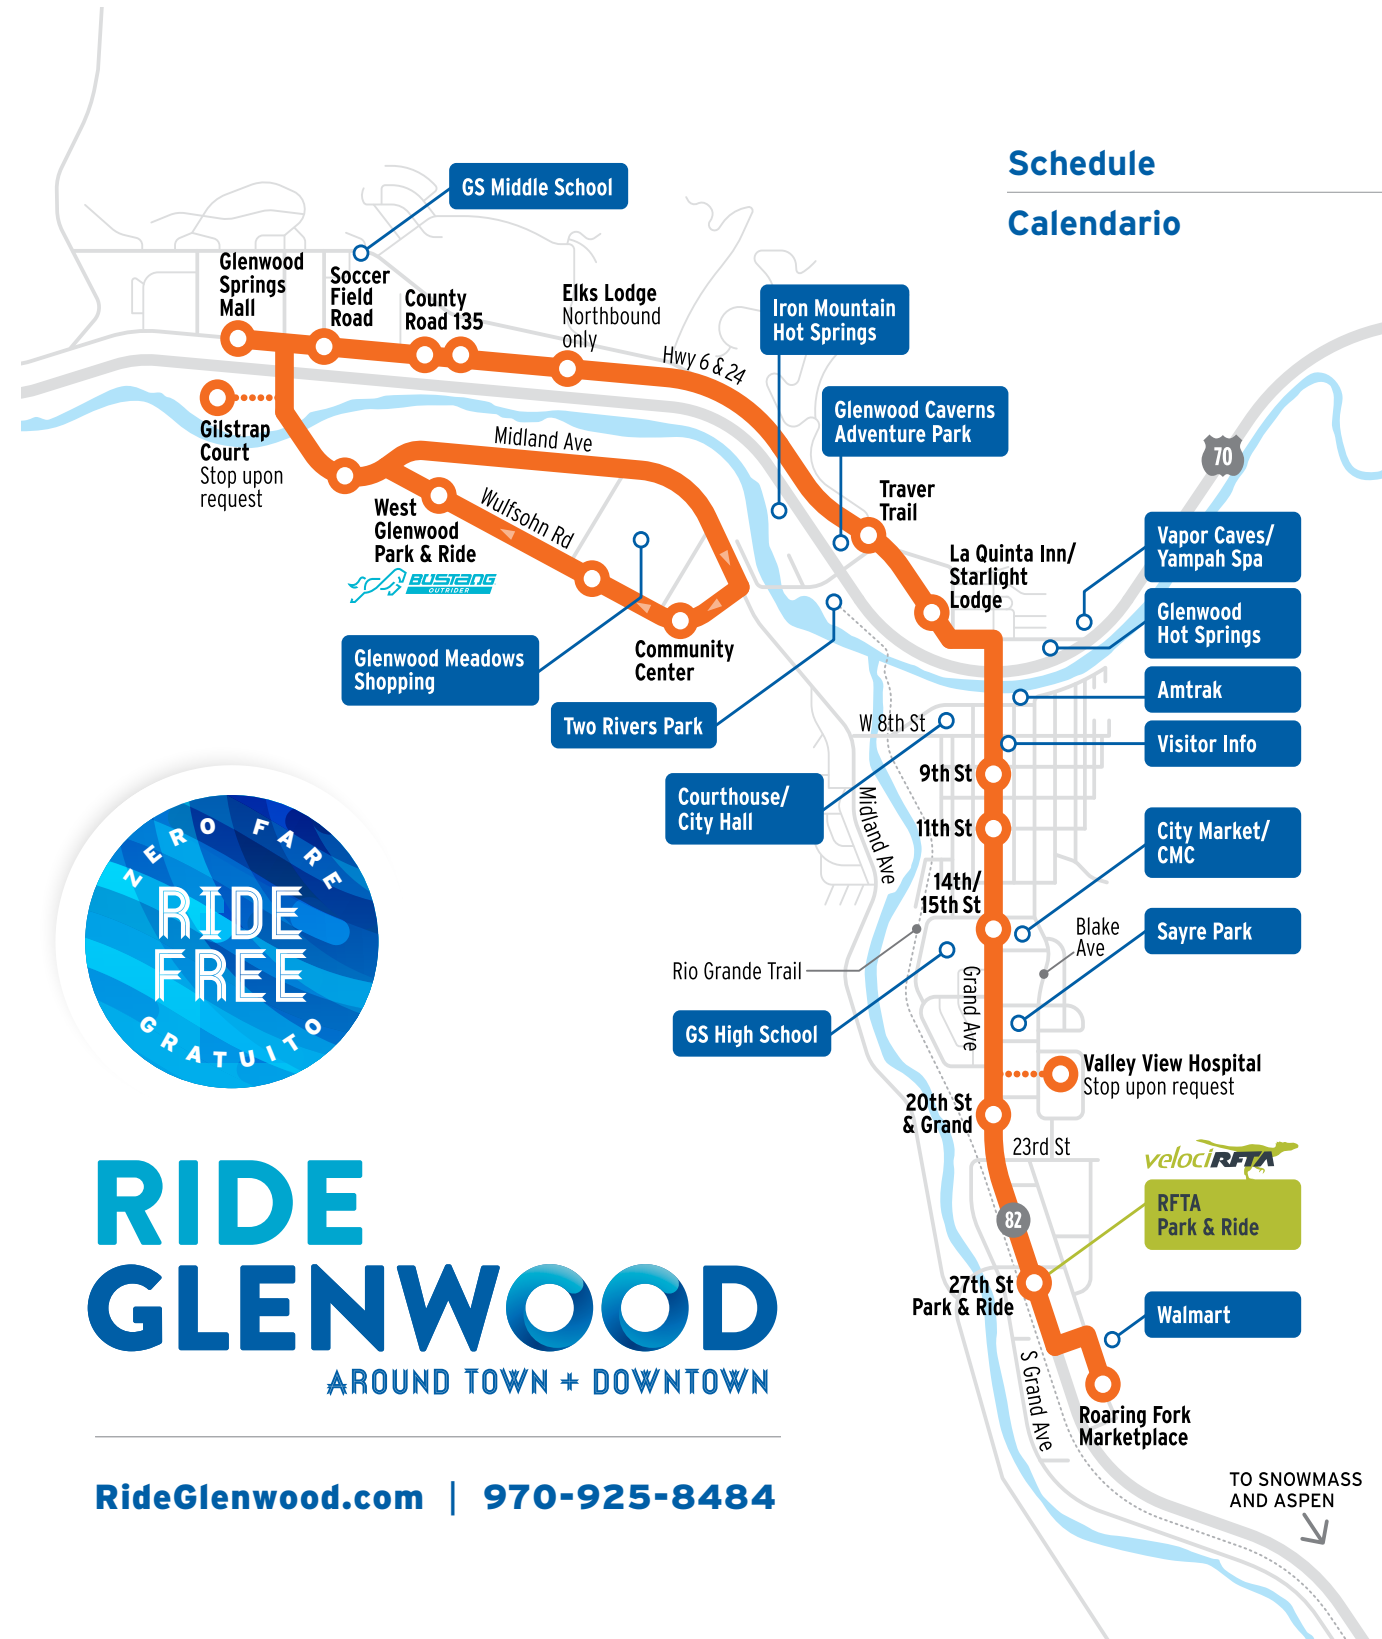

Arrivals in bold are scheduled timepoints, all other arrivals (non-bold) are estimated timepoints. Buses may depart early after passengers exit, depending on traffic. Please arrive early when boarding at this location. Las llegadas en negrita son puntos de tiempo programados, todas las demás llegadas (que no están en negrita) son puntos de tiempo estimados. Los autobuses pueden salir temprano después de la salida de los pasajeros, dependiendo del tráfico. Llegue temprano al abordar en este lugar.

∞Continue to Roaring Fork Marketplace upon request only
∞Continúe en Roaring Fork Marketplace solo si lo solicita

*SMV 27th St Station > L Connect at 27th St Station (Headsign SMV 27TH ST STATION > L CONNECT)
*SMV 27th St Station > L Connect en la estación 27th St (Letreros: SMV 27TH ST STATION > L CONNECT)

**Wednesdays ONLY **SOLO los miércoles
‡ Mondays, Tuesdays, Thursdays, Fridays ONLY ‡ SOLAMENTE lunes, martes, jueves y viernes

Schedule
Calendario