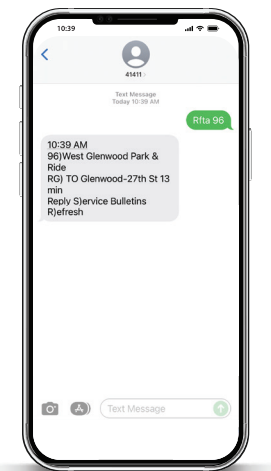

myRFTA.com

HOW TO USE RFTA'S SMS TEXT SCHEDULES

You can receive estimated arrival times by text message with RFTA SMS Text Schedules. You can get information online in advance of your trip or find information on how to text at any posted bus stop!

1. Find the bus stop ID on the bus stop sign. Information about how to text for estimated arrival times is posted at all RFTA bus stops. Simply read the bus stop sign for instructions:

Here's how the text message you send might look if you were going to catch a Local Valley bus at the West Glenwood Park & Ride (stop ID 96):

2. Send "rfta 96" to 41411

3. After your message is received, you'll get a message like this:

This example response says that, as of 10:39 AM, at **stop 96** (West Glenwood Park & Ride), the Local bus **TO** Glenwood & 27th St is **due** to arrive in about **13 minutes**.