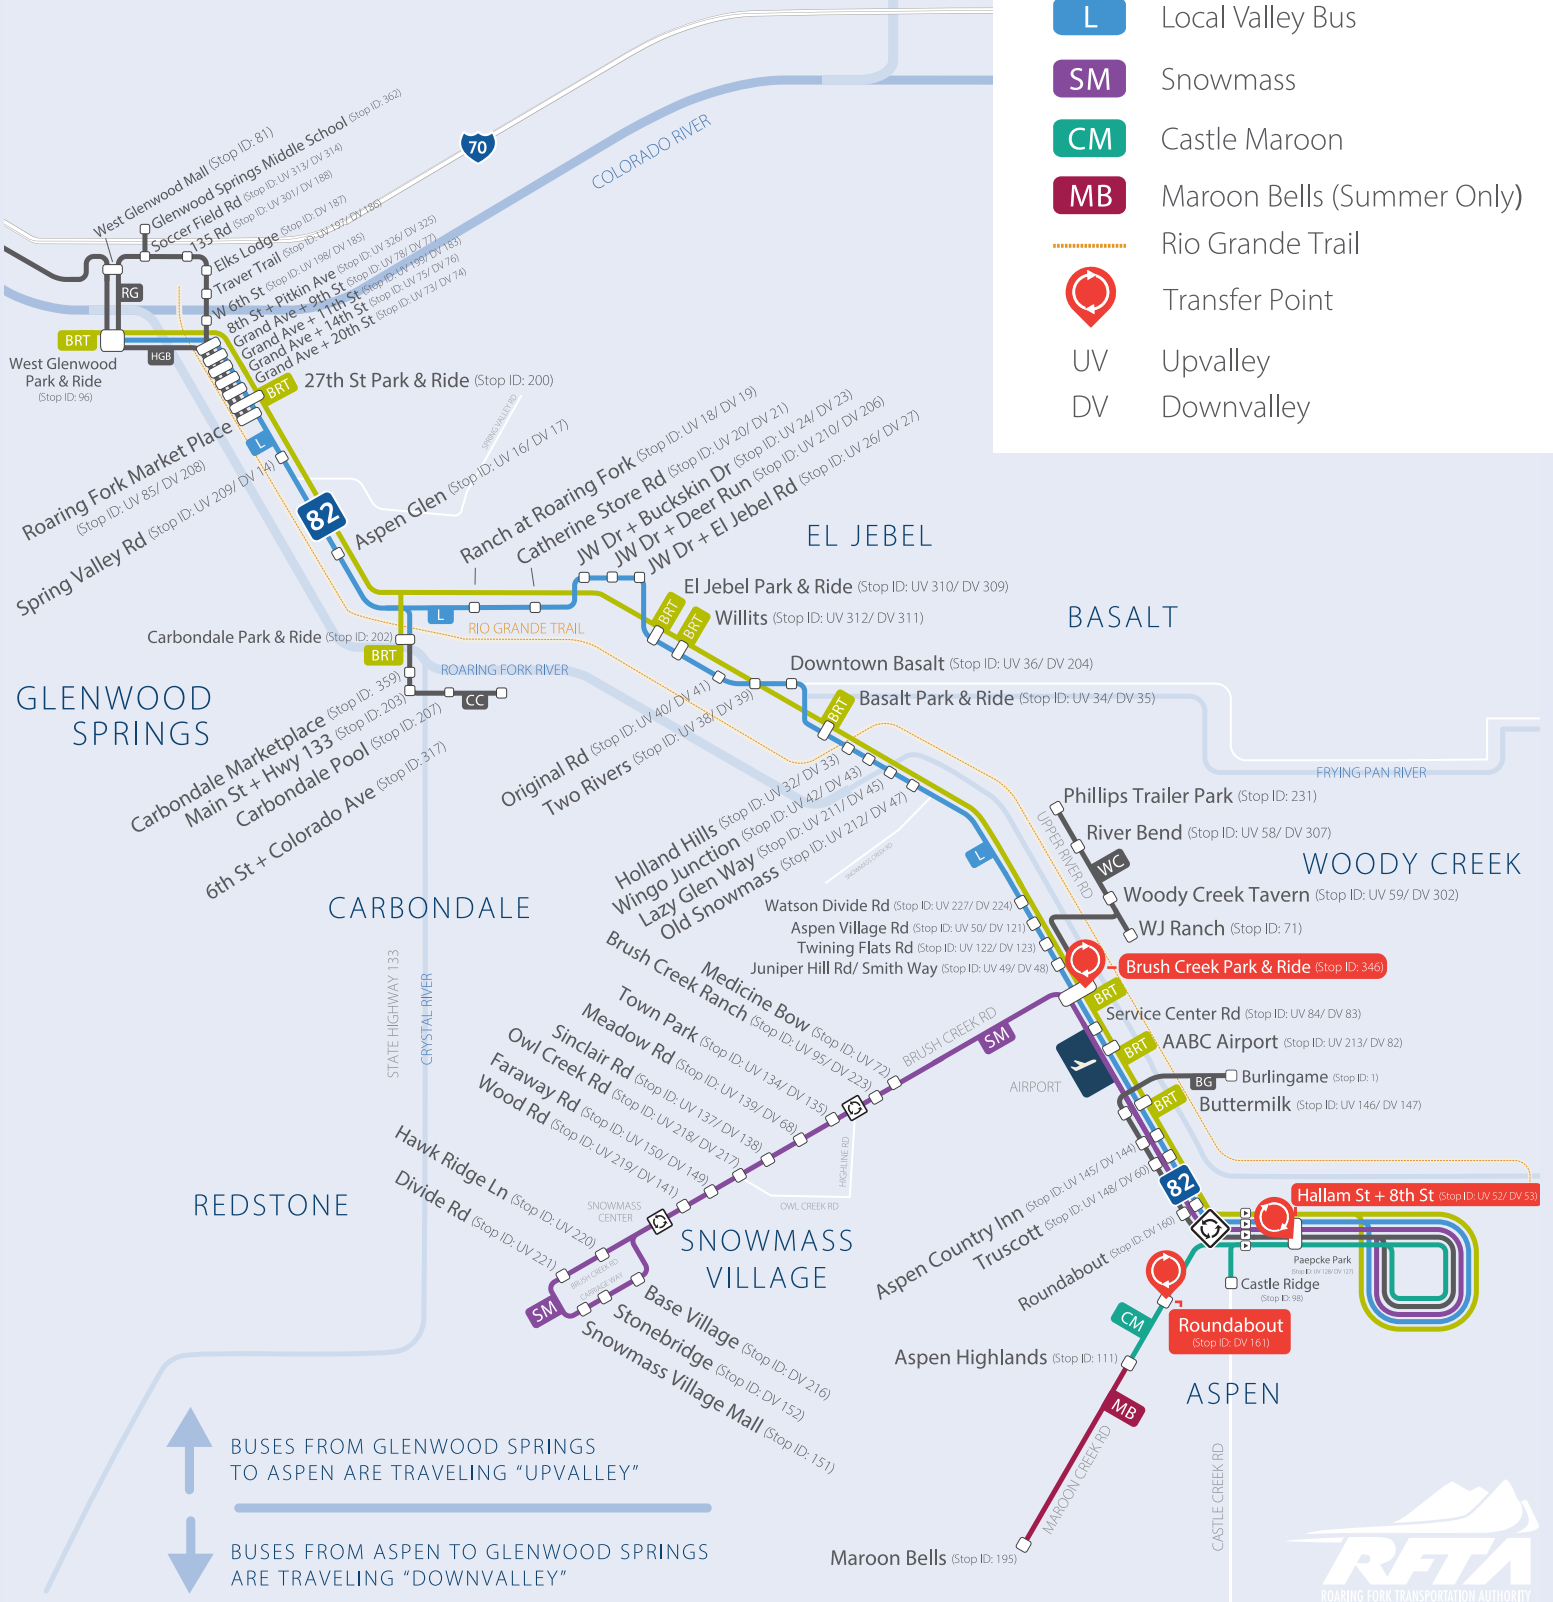

# HOW TO TRAVEL

## ROUTES

- BRT** VelociRFTA Bus Rapid Transit
- L** Local Valley Bus
- SM** Snowmass
- CM** Castle Maroon
- MB** Maroon Bells (Summer Only)
- Rio Grande Trail
- Transfer Point
- UV Upvalley
- DV Downvalley

Taking a **BRT** bus to Maroon bells

Taking a **L** bus to Maroon bells

Taking a **SM** bus to Maroon bells