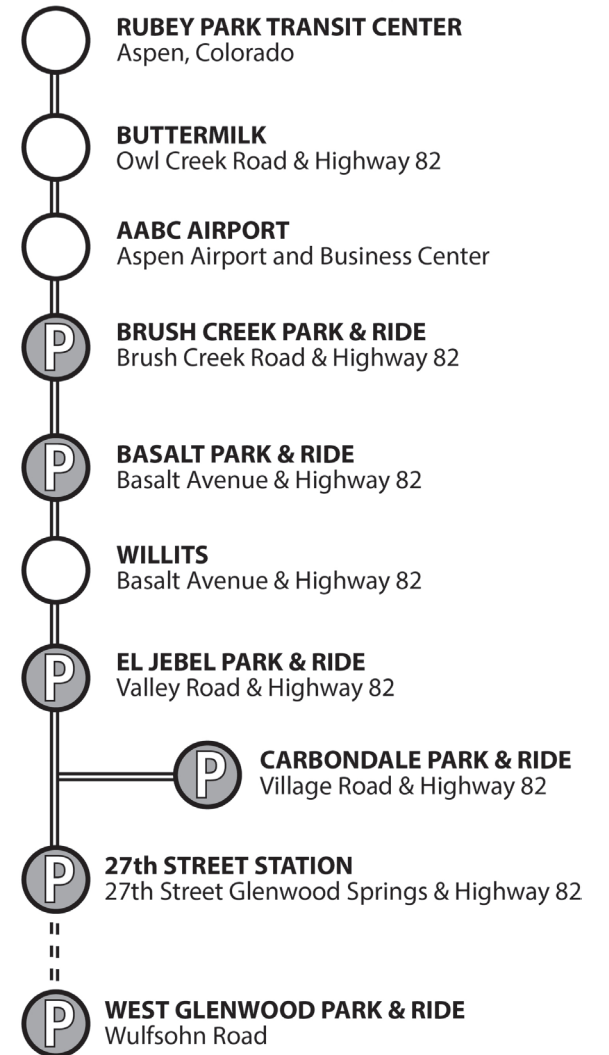

PM Times listed in bold