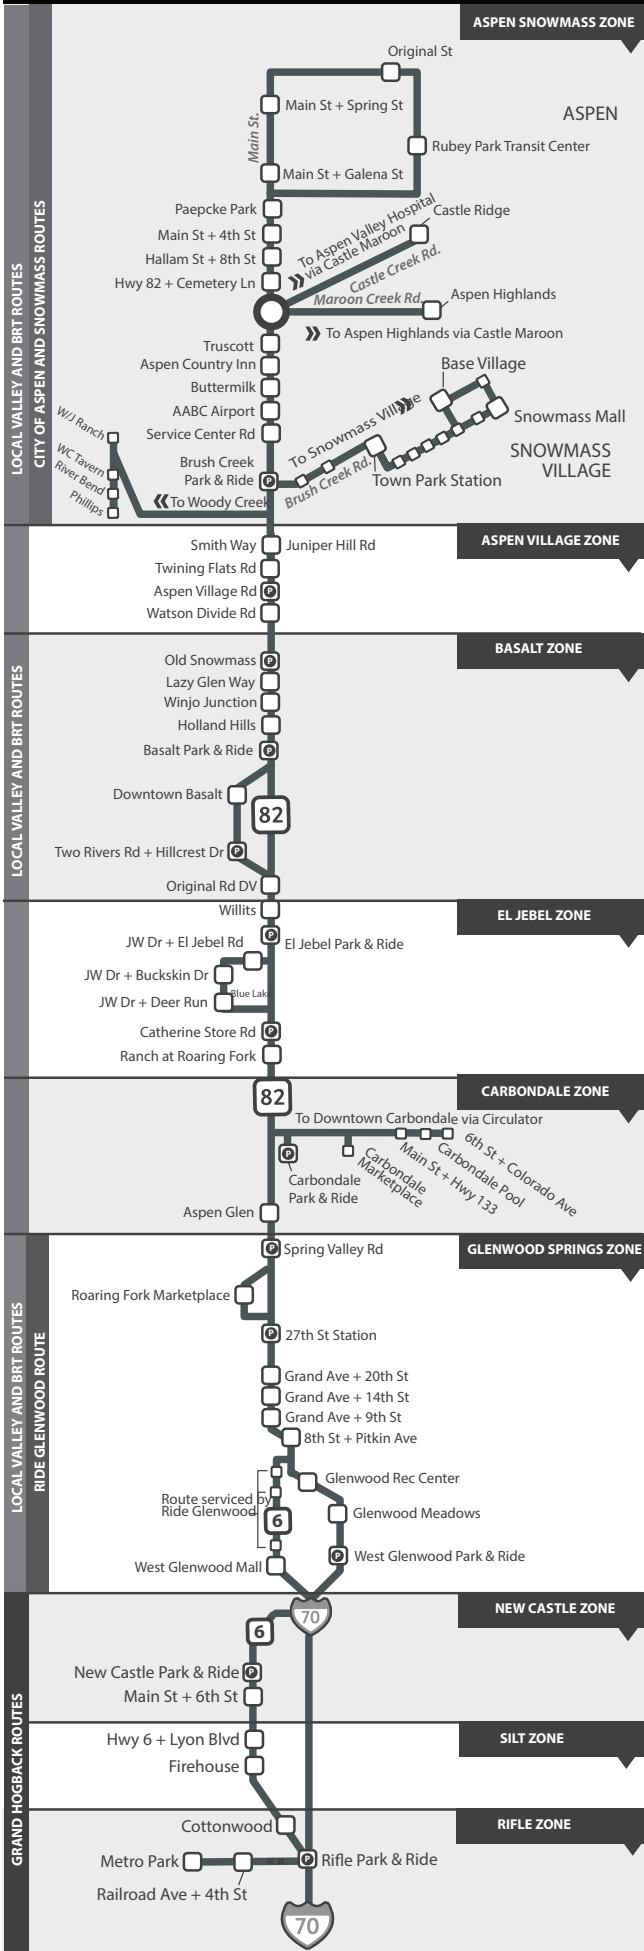

RFTA ZONE MAP & STOPS

SNOWMASS VILLAGE TO/FROM WEST GLENWOOD PARK & RIDE

SUMMER SEASON SCHEDULE EFFECTIVE JUNE 5, 2023 – SEPTEMBER 3, 2023

Note: Summer detour route in effect due to construction.

To Snowmass Village Mall from West Glenwood Park & Ride		To West Glenwood Park & Ride from Snowmass Village Mall	
STOP ID: 96 West Glenwood Park & Ride	6:06 AM	STOP ID: 151 Snowmass Village Mall	4:15 PM
STOP ID: 200 27th St Station	6:23 AM	STOP ID: 35 Basalt Park & Ride	4:44 PM
STOP ID: 202 Carbondale Park & Ride	6:40 AM	STOP ID: 311 Willits	4:51 PM
STOP ID: 310 El Jebel Park & Ride	7:00 AM	STOP ID: 309 El Jebel Park & Ride	4:52 PM
STOP ID: 312 Willits	7:01 AM	STOP ID: 202 Carbondale Park & Ride	5:07 PM
STOP ID: 34 Basalt Park & Ride	7:10 AM	STOP ID: 200 27th St Station	5:21 PM
STOP ID: 151 Snowmass Village Mall	7:40 AM	STOP ID: 96 West Glenwood Park & Ride	5:30 PM

Notes: • Bus transfers are required at Brush Creek Park and Ride for Aspen and Downvalley routes.
• Summer detour route in effect due to construction.

TO BRUSH CREEK PARK & RIDE FROM WOODY CREEK

STOP ID: 231	STOP ID: 58	STOP ID: 59	STOP ID: 71	STOP ID: 346
Phillips	Riverbend	Woody Creek Tavern	W/J Ranch	Brush Creek Park & Ride
6:08 AM	6:09 AM	6:18 AM	6:20 AM	6:24 AM
7:08 AM	7:09 AM	7:18 AM	7:20 AM	7:24 AM
8:08 AM	8:09 AM	8:18 AM	8:20 AM	8:24 AM
9:08 AM	9:09 AM	9:18 AM	9:20 AM	9:24 AM
5:08 PM	5:09 PM	5:18 PM	5:20 PM	5:24 PM
6:08 PM	6:09 PM	6:18 PM	6:20 PM	6:24 PM
7:08 PM	7:09 PM	7:18 PM	7:20 PM	7:24 PM
8:08 PM	8:09 PM	8:18 PM	8:20 PM	8:24 PM
9:08 PM	9:09 PM	9:18 PM	9:20 PM	9:24 PM
10:08 PM	10:09 PM	10:18 PM	10:20 PM	10:24 PM
11:08 PM	11:09 PM	11:18 PM	11:20 PM	11:24 PM
12:08 AM	12:09 AM	12:18 AM	12:20 AM	12:24 AM