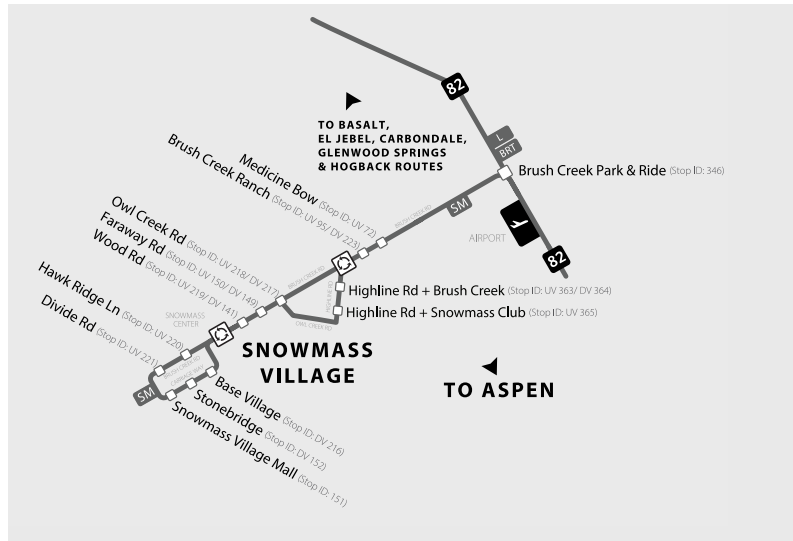

RFTA ZONE MAP & STOPS

SNOWMASS VILLAGE TO/FROM WEST GLENWOOD PARK & RIDE

SUMMER SEASON SCHEDULE EFFECTIVE JUNE 5, 2023 – SEPTEMBER 3, 2023

Note: Summer detour route in effect due to construction.

To Snowmass Village Mall from West Glenwood Park & Ride		To West Glenwood Park & Ride from Snowmass Village Mall	
STOP ID: 96 West Glenwood Park & Ride	6:06 AM	STOP ID: 151 Snowmass Village Mall	4:15 PM
STOP ID: 200 27th St Station	6:23 AM	STOP ID: 35 Basalt Park & Ride	4:44 PM
STOP ID: 202 Carbondale Park & Ride	6:40 AM	STOP ID: 311 Willits	4:51 PM
STOP ID: 310 El Jebel Park & Ride	7:00 AM	STOP ID: 309 El Jebel Park & Ride	4:52 PM
STOP ID: 312 Willits	7:01 AM	STOP ID: 202 Carbondale Park & Ride	5:07 PM
STOP ID: 34 Basalt Park & Ride	7:10 AM	STOP ID: 200 27th St Station	5:21 PM
STOP ID: 151 Snowmass Village Mall	7:40 AM	STOP ID: 96 West Glenwood Park & Ride	5:30 PM

Notes: • Bus transfers are required at Brush Creek Park and Ride for Aspen and Downvalley routes.
• Summer detour route in effect due to construction.

TO BRUSH CREEK PARK & RIDE FROM WOODY CREEK

STOP ID: 231	STOP ID: 58	STOP ID: 59	STOP ID: 71	STOP ID: 346
Phillips	Riverbend	Woody Creek Tavern	W/J Ranch	Brush Creek Park & Ride
6:08 AM	6:09 AM	6:18 AM	6:20 AM	6:24 AM
7:08 AM	7:09 AM	7:18 AM	7:20 AM	7:24 AM
8:08 AM	8:09 AM	8:18 AM	8:20 AM	8:24 AM
9:08 AM	9:09 AM	9:18 AM	9:20 AM	9:24 AM
5:08 PM	5:09 PM	5:18 PM	5:20 PM	5:24 PM
6:08 PM	6:09 PM	6:18 PM	6:20 PM	6:24 PM
7:08 PM	7:09 PM	7:18 PM	7:20 PM	7:24 PM
8:08 PM	8:09 PM	8:18 PM	8:20 PM	8:24 PM
9:08 PM	9:09 PM	9:18 PM	9:20 PM	9:24 PM
10:08 PM	10:09 PM	10:18 PM	10:20 PM	10:24 PM
11:08 PM	11:09 PM	11:18 PM	11:20 PM	11:24 PM
12:08 AM	12:09 AM	12:18 AM	12:20 AM	12:24 AM