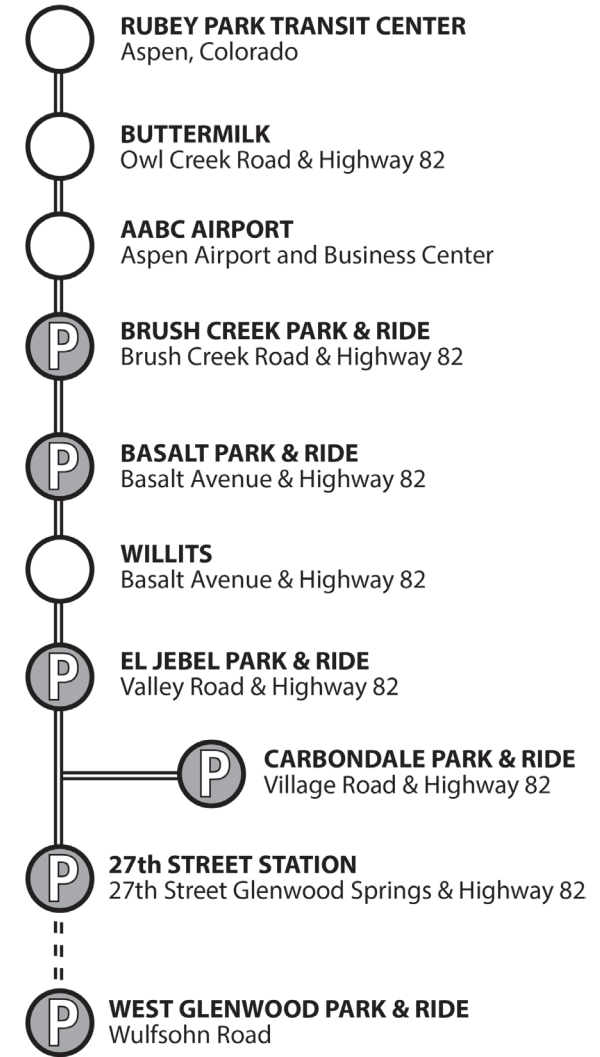

PM Times listed in bold

SAVE 25% ON YOUR RIDE!

Buy your tickets
ANYWHERE, ANYTIME
with the RFTA Tickets app

1. Download the app
2. Buy your ticket
3. Validate ticket on-board the bus

Download the RFTA Tickets app from the App Store® or on Google Play.

Try the SMS Text Schedules!

TEXT FOR BUS ARRIVAL TIMES!

Get up to date information, arrivals & alerts when you text your bus Stop ID to the number 41411!

Text RFTA (Stop ID) to 41411.

Example:
RFTA 74 to 41411

Information about how to text for estimated arrival times **is posted at all RFTA bus stops.**

Find your bus stop ID at the bus stop or by using the RFTA system map at www.RFTA.com or at www.MyRFTA.com