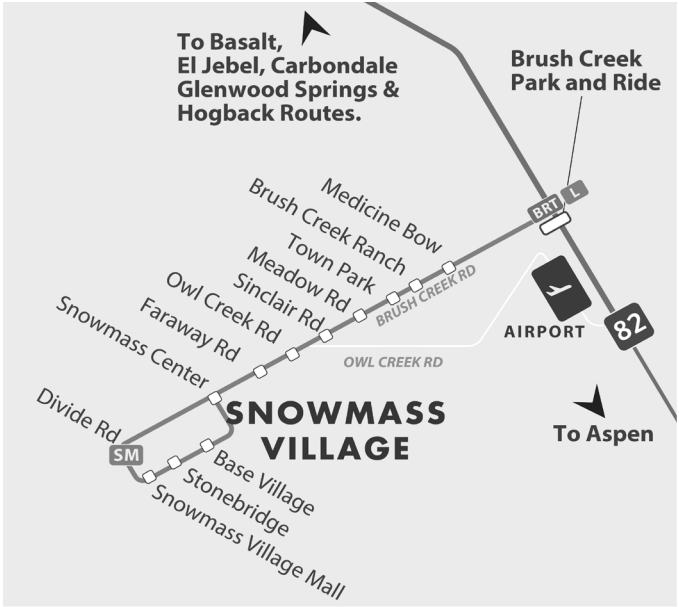

SPRING SEASON SCHEDULE EFFECTIVE APRIL 17, 2023 – JUNE 4, 2023

SATURDAY - SUNDAY

Buses to Brush Creek Park & Ride			Buses to Snowmass Village		
STOP ID: 151	STOP ID: 135	STOP ID: 346	STOP ID: 346	STOP ID: 134	STOP ID: 151
Snowmass Village Mall	Town Park Station	Brush Creek Park & Ride	Brush Creek Park & Ride	Town Park Station	Snowmass Village Mall
6:15 AM	6:23 AM	6:30 AM	6:30 AM	6:37 AM	6:45 AM
6:45 AM	6:53 AM	7:00 AM	7:00 AM	7:07 AM	7:15 AM
7:15 AM	7:23 AM	7:30 AM	7:30 AM	7:37 AM	7:45 AM
7:45 AM	7:53 AM	8:00 AM	8:00 AM	8:07 AM	8:15 AM
8:15 AM	8:23 AM	8:30 AM	8:30 AM	8:37 AM	8:45 AM
8:45 AM	8:53 AM	9:00 AM	9:00 AM	9:07 AM	9:15 AM
9:15 AM	9:23 AM	9:30 AM	9:30 AM	9:37 AM	9:45 AM
9:45 AM	9:53 AM	10:00 AM	10:00 AM	10:07 AM	10:15 AM
10:15 AM	10:23 AM	10:30 AM	10:30 AM	10:37 AM	10:45 AM
11:15 AM	11:23 AM	11:30 AM	11:30 AM	11:37 AM	11:45 AM
12:15 PM	12:23 PM	12:30 PM	12:30 PM	12:37 PM	12:45 PM
1:15 PM	1:23 PM	1:30 PM	1:30 PM	1:37 PM	1:45 PM
2:15 PM	2:23 PM	2:30 PM	2:30 PM	2:37 PM	2:45 PM
2:45 PM	2:53 PM	3:00 PM	3:00 PM	3:07 PM	3:15 PM
3:15 PM	3:23 PM	3:30 PM	3:30 PM	3:37 PM	3:45 PM
3:45 PM	3:53 PM	4:00 PM	4:00 PM	4:07 PM	4:15 PM
4:15 PM	4:23 PM	4:30 PM	4:30 PM	4:37 PM	4:45 PM
4:45 PM	4:53 PM	5:00 PM	5:00 PM	5:07 PM	5:15 PM
5:15 PM	5:23 PM	5:30 PM	5:30 PM	5:37 PM	5:45 PM
5:45 PM	5:53 PM	6:00 PM	6:00 PM	6:07 PM	6:15 PM
6:15 PM	6:23 PM	6:30 PM	6:30 PM	6:37 PM	6:45 PM
7:15 PM	7:23 PM	7:30 PM	7:30 PM	7:37 PM	7:45 PM
8:15 PM	8:23 PM	8:30 PM	8:30 PM	8:37 PM	8:45 PM
9:15 PM	9:23 PM	9:30 PM	9:30 PM	9:37 PM	9:45 PM
10:15 PM	10:23 PM	10:30 PM	10:30 PM	10:37 PM	10:45 PM
11:15 PM	11:23 PM	11:30 PM	11:30 PM	11:37 PM	11:45 PM
12:15 AM	12:23 AM	12:30 AM	12:30 AM	12:37 AM	12:45 AM
SA 1:15 AM	SA 1:23 AM	SA 1:30 AM	SA 1:30 AM	SA 1:37 AM	SA 1:45 AM
SA 2:15 AM	SA 2:23 AM	SA 2:30 AM	SA 2:30 AM	SA 2:37 AM	SA 2:45 AM

SA: Saturday Only, NO Sunday

Bus transfers are required at Brush Creek Park and Ride for Aspen and Downvalley routes.