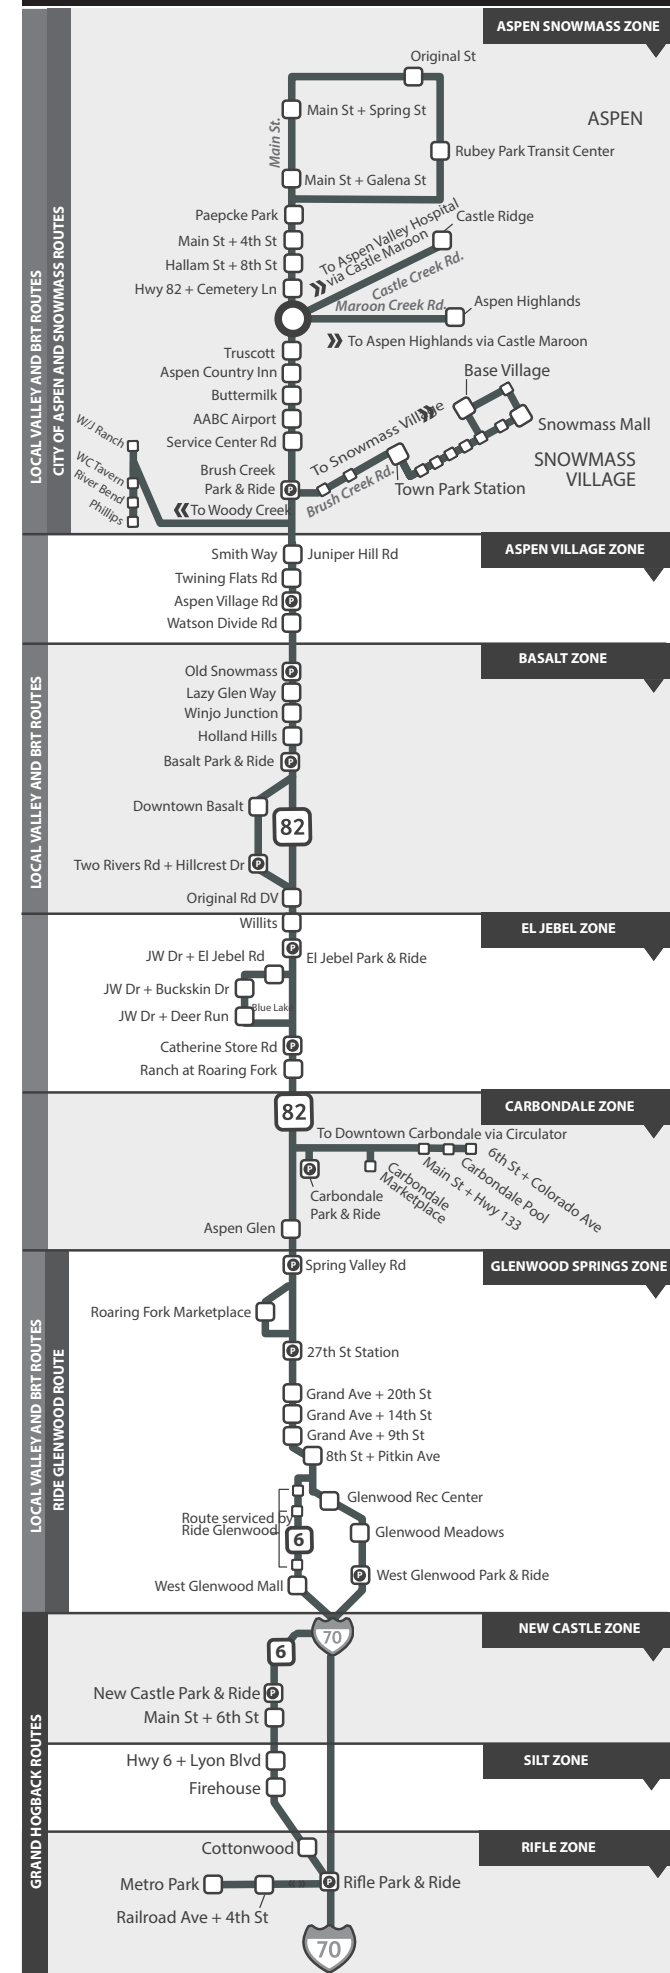

RFTA ZONE MAP & STOPS