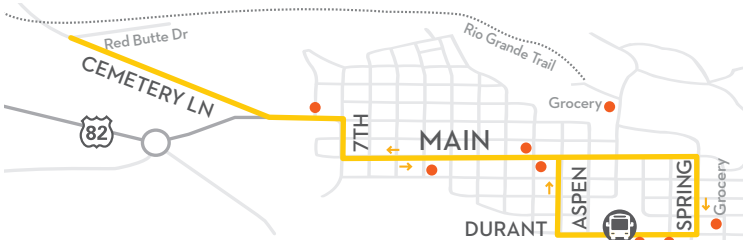

Provides service from Rubey Park to Maroon Creek Road and Castle Creek Road serving Aspen Valley Hospital, Aspen Highlands Village and the Aspen Recreation Center.

Outbound: Departs Rubey Park Transit Center at :00, :20 and :40
Departs Castle Ridge at :07, :27 and :47

Inbound: Departs Aspen Highlands at :00, :20 and :40
Departs Castle Ridge/Aspen Valley Hospital at :05, :25 and :45

Cemetery Lane

CL

Monday – Saturday 7:00 a.m. – 12:00 a.m.

Sunday 9:00 a.m. – 9:00 p.m.

Travels from Rubey Park to the Cemetery Lane residential area.

Outbound: Departs Rubey Park Transit Center at :00 and :30

Inbound: Departs Red Butte Drive at :12 and :42

Hunter Creek

HC

Monday – Saturday 7:00 a.m. – 12:00 a.m.

Sunday 9:00 a.m. – 9:00 p.m.

Serves the residential area of Hunter Creek, providing access to grocery shopping and Aspen's Post Office. Also travels near the popular Smuggler Mountain trail.

Outbound: Departs Rubey Park Transit Center at :15 and :45

Inbound: Departs Lupine Drive at :00 and :30

Dial-a-Ride serves residential areas in Mountain Valley, McSkimming Road, Eastwood Road, and Stillwater Drive. Cash fare is \$1 with discounted passes available.