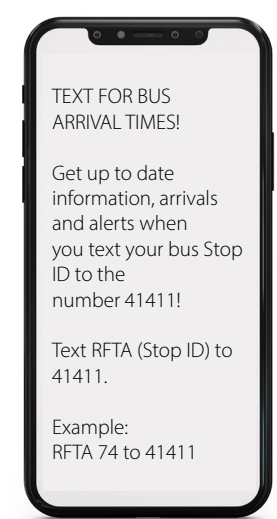

Try the SMS Text Schedules!

At the bus stop: Information about how to text for estimated arrival times is posted at all RFTA bus stops.

Find your bus stop ID by either using the RFTA system map at www.RFTA.com or at www.MyRFTA.com