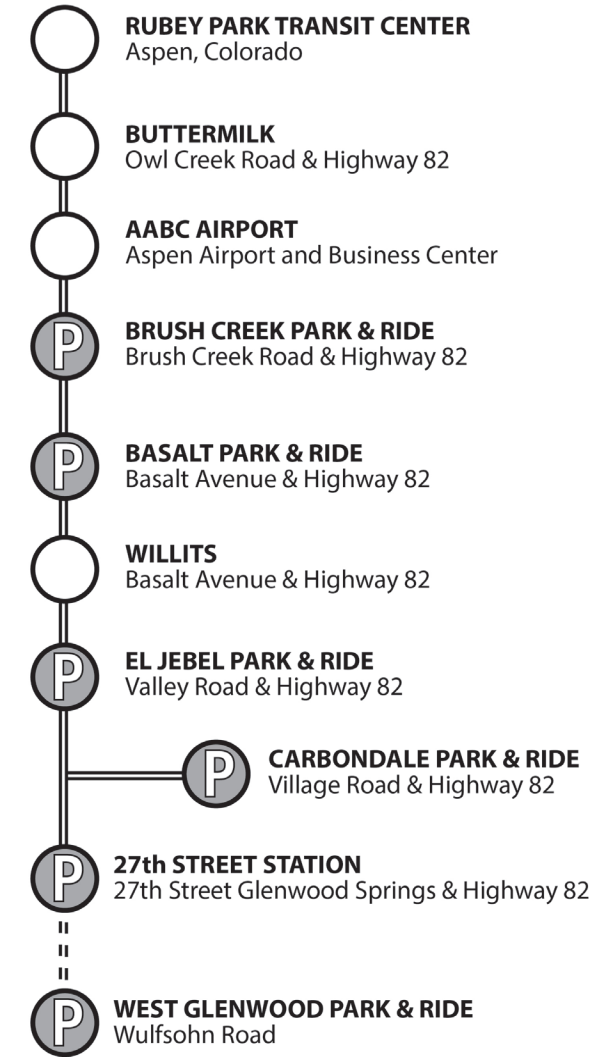

West Glenwood Park & Ride	27th St Station Glenwood	Carbondale Park & Ride	El Jebel Park & Ride	Willits	Basalt Park & Ride UV	Brush Creek Park & Ride	AABC Airport	Buttermilk	Rubey Park Transit Center
STOP ID: 96	STOP ID: 200	STOP ID: 202	STOP ID: 310	STOP ID: 312	STOP ID: 34	STOP ID: 346	STOP ID: 213	STOP ID: 146	STOP ID: 97
4:35 AM	4:50 AM	5:05 AM	5:15 AM	5:16 AM	5:21 AM	5:36 AM	5:40 AM	5:41 AM	5:54 AM
4:50 AM	5:05 AM	5:20 AM	5:30 AM	5:31 AM	5:36 AM	5:51 AM	5:55 AM	5:56 AM	6:09 AM
5:05 AM	5:20 AM	5:35 AM	5:45 AM	5:46 AM	5:51 AM	6:06 AM	6:10 AM	6:11 AM	6:24 AM
5:20 AM	5:35 AM	5:50 AM	6:00 AM	6:01 AM	6:06 AM	6:21 AM	6:25 AM	6:26 AM	6:39 AM
5:35 AM	5:50 AM	6:05 AM	6:15 AM	6:16 AM	6:21 AM	6:36 AM	6:40 AM	6:41 AM	6:54 AM
5:50 AM	6:05 AM	6:20 AM	6:30 AM	6:31 AM	6:36 AM	6:51 AM	6:55 AM	6:56 AM	7:09 AM
6:05 AM	6:20 AM	6:35 AM	6:45 AM	6:46 AM	6:51 AM	7:06 AM	7:10 AM	7:11 AM	7:24 AM
---	6:30 AM	6:45 AM	6:55 AM	6:56 AM	7:01 AM	7:16 AM	7:20 AM	7:21 AM	7:34 AM
6:25 AM	6:40 AM	6:55 AM	7:05 AM	7:06 AM	7:11 AM	7:26 AM	7:30 AM	7:31 AM	7:44 AM
6:35 AM	6:50 AM	7:05 AM	7:15 AM	7:16 AM	7:21 AM	7:36 AM	7:40 AM	7:41 AM	7:54 AM
6:42 AM	6:57 AM	7:12 AM	7:22 AM	7:23 AM	7:28 AM	7:43 AM	7:47 AM	7:48 AM	8:01 AM
6:50 AM	7:05 AM	7:20 AM	7:30 AM	7:31 AM	7:36 AM	7:51 AM	7:55 AM	7:56 AM	8:09 AM
---	7:12 AM	7:27 AM	7:37 AM	7:38 AM	7:43 AM	7:58 AM	8:02 AM	8:03 AM	8:16 AM
7:05 AM	7:20 AM	7:35 AM	7:45 AM	7:46 AM	7:51 AM	8:06 AM	8:10 AM	8:11 AM	8:24 AM
7:12 AM	7:27 AM	7:42 AM	7:52 AM	7:53 AM	7:58 AM	8:13 AM	8:17 AM	8:18 AM	8:31 AM
---	7:35 AM	7:50 AM	8:00 AM	8:01 AM	8:06 AM	8:21 AM	8:25 AM	8:26 AM	8:39 AM
7:27 AM	7:42 AM	7:57 AM	8:07 AM	8:08 AM	8:13 AM	8:28 AM	8:32 AM	8:33 AM	8:46 AM
---	7:50 AM	8:05 AM	8:15 AM	8:16 AM	8:21 AM	8:36 AM	8:40 AM	8:41 AM	8:54 AM
---	8:00 AM	8:15 AM	8:25 AM	8:26 AM	8:31 AM	8:46 AM	8:50 AM	8:51 AM	9:04 AM
---	8:10 AM	8:25 AM	8:35 AM	8:36 AM	8:41 AM	8:56 AM	9:00 AM	9:01 AM	9:14 AM
8:05 AM	8:20 AM	8:35 AM	8:45 AM	8:46 AM	8:51 AM	9:06 AM	9:10 AM	9:11 AM	9:24 AM
---	8:30 AM	8:45 AM	8:55 AM	8:56 AM	9:01 AM	9:16 AM	9:20 AM	9:21 AM	9:34 AM
---	8:40 AM	8:55 AM	9:05 AM	9:06 AM	9:11 AM	9:26 AM	9:30 AM	9:31 AM	9:44 AM
---	8:50 AM	9:05 AM	9:15 AM	9:16 AM	9:21 AM	9:36 AM	9:40 AM	9:41 AM	9:54 AM
---	9:05 AM	9:20 AM	9:30 AM	9:31 AM	9:36 AM	9:51 AM	9:55 AM	9:56 AM	10:09 AM
---	9:20 AM	9:35 AM	9:45 AM	9:46 AM	9:51 AM	10:06 AM	10:10 AM	10:11 AM	10:24 AM
---	9:35 AM	9:50 AM	10:00 AM	10:01 AM	10:06 AM	10:21 AM	10:25 AM	10:26 AM	10:39 AM
---	9:50 AM	10:05 AM	10:15 AM	10:16 AM	10:21 AM	10:36 AM	10:40 AM	10:41 AM	10:54 AM
---	10:20 AM	10:35 AM	10:45 AM	10:46 AM	10:51 AM	11:06 AM	11:10 AM	11:11 AM	11:24 AM
---	10:50 AM	11:05 AM	11:15 AM	11:16 AM	11:21 AM	11:36 AM	11:40 AM	11:41 AM	11:54 AM
---	11:20 AM	11:35 AM	11:45 AM	11:46 AM	11:51 AM	12:06 PM	12:10 PM	12:11 PM	12:24 PM
---	11:50 AM	12:05 PM	12:15 PM	12:16 PM	12:21 PM	12:36 PM	12:40 PM	12:41 PM	12:54 PM
---	12:20 PM	12:35 PM	12:45 PM	12:46 PM	12:51 PM	1:06 PM	1:10 PM	1:11 PM	1:24 PM
---	12:50 PM	1:05 PM	1:15 PM	1:16 PM	1:21 PM	1:36 PM	1:40 PM	1:41 PM	1:54 PM
1:05 PM	1:20 PM	1:35 PM	1:45 PM	1:46 PM	1:51 PM	2:06 PM	2:10 PM	2:11 PM	2:24 PM
---	1:50 PM	2:05 PM	2:15 PM	2:16 PM	2:21 PM	2:36 PM	2:40 PM	2:41 PM	2:54 PM
---	2:05 PM	2:20 PM	2:30 PM	2:31 PM	2:36 PM	2:51 PM	2:55 PM	2:56 PM	3:09 PM
---	2:20 PM	2:35 PM	2:45 PM	2:46 PM	2:51 PM	3:06 PM	3:10 PM	3:11 PM	3:24 PM
2:20 PM	2:35 PM	2:50 PM	3:00 PM	3:01 PM	3:06 PM	3:21 PM	3:25 PM	3:26 PM	3:39 PM
---	2:50 PM	3:05 PM	3:15 PM	3:16 PM	3:21 PM	3:36 PM	3:40 PM	3:41 PM	3:54 PM
2:50 PM	3:05 PM	3:20 PM	3:30 PM	3:31 PM	3:36 PM	3:51 PM	3:55 PM	3:56 PM	4:09 PM
---	3:20 PM	3:35 PM	3:45 PM	3:46 PM	3:51 PM	4:06 PM	4:10 PM	4:11 PM	4:24 PM
3:20 PM	3:35 PM	3:50 PM	4:00 PM	4:01 PM	4:06 PM	4:21 PM	4:25 PM	4:26 PM	4:39 PM
---	3:50 PM	4:05 PM	4:15 PM	4:16 PM	4:21 PM	4:36 PM	4:40 PM	4:41 PM	4:54 PM
3:50 PM	4:05 PM	4:20 PM	4:30 PM	4:31 PM	4:36 PM	4:51 PM	4:55 PM	4:56 PM	5:09 PM
---	4:20 PM	4:35 PM	4:45 PM	4:46 PM	4:51 PM	5:06 PM	5:10 PM	5:11 PM	5:24 PM
---	4:35 PM	4:50 PM	5:00 PM	5:01 PM	5:06 PM	5:21 PM	5:25 PM	5:26 PM	5:39 PM
4:35 PM	4:50 PM	5:05 PM	5:15 PM	5:16 PM	5:21 PM	5:36 PM	5:40 PM	5:41 PM	5:54 PM
4:50 PM	5:05 PM	5:20 PM	5:30 PM	5:31 PM	5:36 PM	5:51 PM	5:55 PM	5:56 PM	6:09 PM
---	5:20 PM	5:35 PM	5:45 PM	5:46 PM	5:51 PM	6:06 PM	6:10 PM	6:11 PM	6:24 PM
---	5:35 PM	5:50 PM	6:00 PM	6:01 PM	6:06 PM	6:21 PM	6:25 PM	6:26 PM	6:39 PM
---	5:50 PM	6:05 PM	6:15 PM	6:16 PM	6:21 PM	6:36 PM	6:40 PM	6:41 PM	6:54 PM
---	6:05 PM	6:20 PM	6:30 PM	6:31 PM	6:36 PM	6:51 PM	6:55 PM	6:56 PM	7:09 PM
---	6:20 PM	6:35 PM	6:45 PM	6:46 PM	6:51 PM	7:06 PM	7:10 PM	7:11 PM	7:24 PM

Find your bus stop ID by either using the RFTA system map at www.RFTA.com or at www.MyRFTA.com