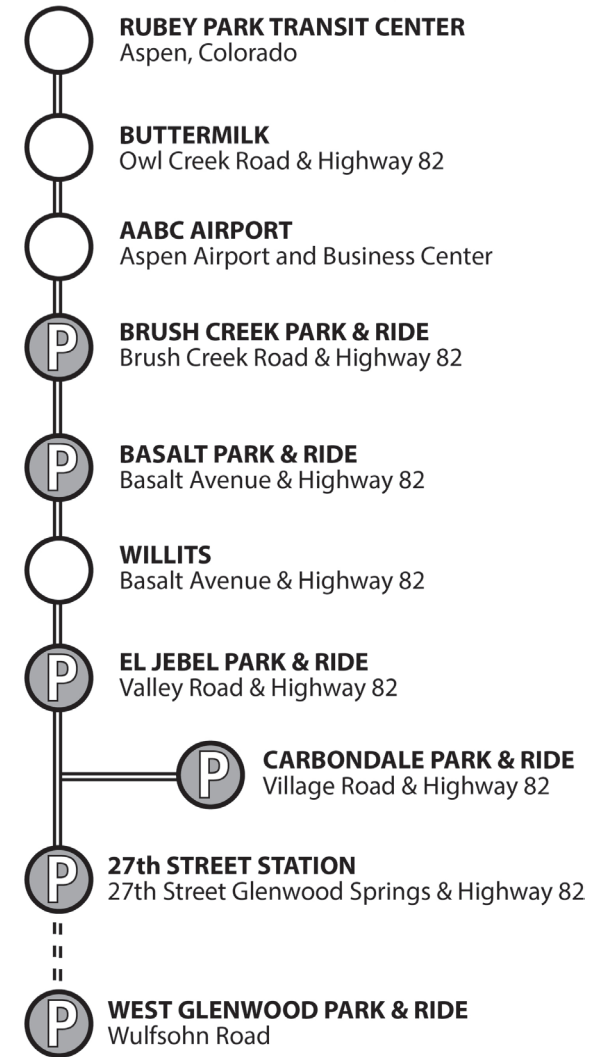

Try the SMS Text Schedules!

At the bus stop: Information about how to text for estimated arrival times is posted at all RFTA bus stops.

TRAVELING BY RFTA DURING THE CORONAVIRUS PANDEMIC

COVER YOUR FACE

You **MUST** wear a mask, or other face covering at all times on all RFTA buses. Children 2 years of age or younger are not required to wear a mask.

KEEP YOUR SPACE

Please practice social distancing while at RFTA bus stops, stations and on buses. Bus capacities are currently limited. If a bus is at capacity, RFTA will do its best to get another bus en route as soon as possible.

DO NOT RIDE IF YOU'RE SICK

For the safety of other passengers and your bus driver, please **DO NOT USE RFTA SERVICES** if you're experiencing respiratory illness (fever, cough, and shortness of breath).

Find your bus stop ID by either using the RFTA system map at www.RFTA.com or at www.MyRFTA.com