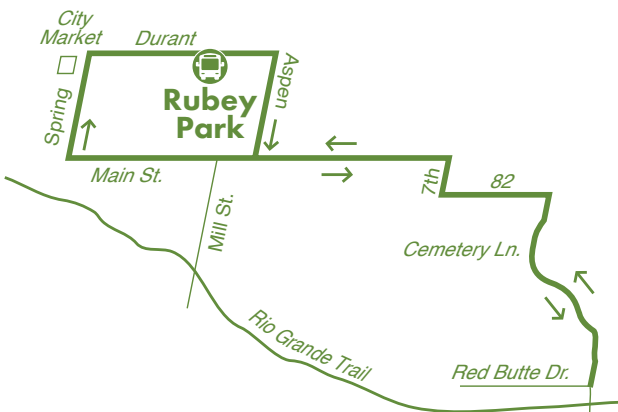

Provides service from town to Maroon Creek Road and Castle Creek Road serving Aspen Valley Hospital, Aspen Highlands Village and the Aspen Recreation Center.

Outbound: Departs Rubey Park Transit Center at :00, :20 and :40
Departs Castle Ridge at :07, :27 and :47
Inbound: Departs Aspen Highlands at :00, :20 and :40
Departs Castle Ridge/Aspen Valley Hospital at :05, :25 and :45

Cemetery Lane

CL

Monday – Saturday 7:00 a.m. – 12:00 a.m.
Sunday 9:00 a.m. – 9:00 p.m.

Travels from Rubey Park to the Cemetery Lane residential area.

Outbound: Departs Rubey Park Transit Center at :00 and :30
Inbound: Departs Red Butte Drive at :12 and :42

Map Key: Rubey Park Transit Center

Hunter Creek

HC

Monday – Saturday 7:00 a.m. – 12:00 a.m.
 Sunday 9:00 a.m. – 9:00 p.m.

Serves the residential area of Hunter Creek, providing access to grocery shopping and Aspen's Post Office. Also travels near the popular Smuggler Mountain trail.

Outbound: Departs Rubey Park Transit Center at :00, :20 and :40
Inbound: Departs Hunter Creek at :05, :25 and :45
 Departs Centennial at :08, :28 and :48

Mountain Valley Dial-a-Ride

MV

Monday – Saturday 7:00 a.m. – 11:45 p.m.
 Sunday 9:00 a.m. – 9:00 p.m.