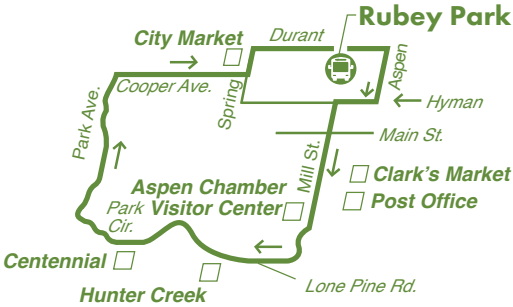

Provides service from town to Maroon Creek Road and Castle Creek Road serving Aspen Valley Hospital, Aspen Highlands Village and the Aspen Recreation Center.

Outbound: Departs Rubey Park Transit Center at :00, :20 and :40
Departs Castle Ridge at :07, :27 and :47
Inbound: Departs Aspen Highlands at :00, :20 and :40
Departs Castle Ridge/Aspen Valley Hospital at :05, :25 and :45

Cemetery Lane

CL

Monday – Saturday 7:00 a.m. – 12:00 a.m.
Sunday 9:00 a.m. – 9:00 p.m.

Travels from Rubey Park to the Cemetery Lane residential area.

Outbound: Departs Rubey Park Transit Center at :00 and :30
Inbound: Departs Red Butte Drive at :12 and :42

Map Key: Rubey Park Transit Center

Hunter Creek

HC

Monday – Saturday 7:00 a.m. – 12:00 a.m.
 Sunday 9:00 a.m. – 9:00 p.m.

Serves the residential area of Hunter Creek, providing access to grocery shopping and Aspen's Post Office. Also travels near the popular Smuggler Mountain trail.

Outbound: Departs Rubey Park Transit Center at :00, :20 and :40
Inbound: Departs Hunter Creek at :05, :25 and :45
 Departs Centennial at :08, :28 and :48

Mountain Valley Dial-a-Ride

MV

Monday – Saturday 7:00 a.m. – 11:45 p.m.
 Sunday 9:00 a.m. – 9:00 p.m.