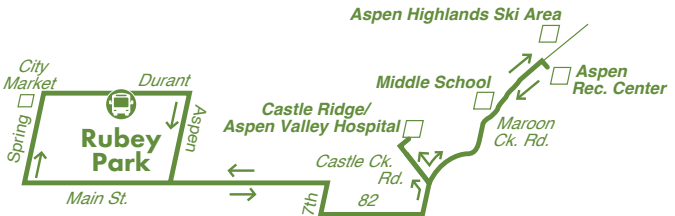

FREE Wireless Internet Connection Available at Rubey Park

Burlingame/Hwy 82

BG

Daily 6:35 a.m. – 12:20 a.m.

Provides service from Rubey Park to the Burlingame Ranch housing complex via Hwy 82. This route is a convenient option for reaching the Aspen Golf Course or Buttermilk Mountain.

Departs Burlingame at :05 & :35 from 6:35 a.m. – 11:35 p.m.
Departs Rubey Park at :20 & :50 from 7:20 a.m. – 12:20 a.m.

Castle/Maroon

CM

Monday – Saturday 7:00 a.m. – 12:00 a.m.
Sunday 9:00 a.m. – 9:00 p.m.

Provides service from town to Maroon Creek Road and Castle Creek Road serving Aspen Valley Hospital, Aspen Highlands Village and the Aspen Recreation Center.

Outbound: Departs Rubey Park Transit Center at :00, :20 and :40
Departs Castle Ridge at :07, :27 and :47
Inbound: Departs Aspen Highlands at :00, :20 and :40
Departs Castle Ridge/Aspen Valley Hospital at :05, :25 and :45