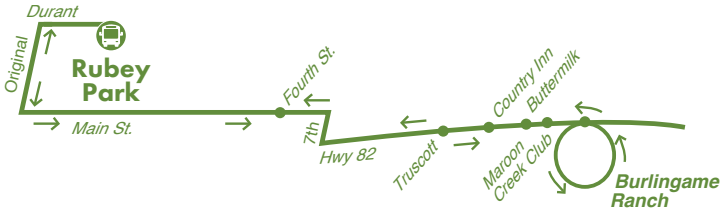

FREE Wireless Internet Connection Available at Rubey Park

Burlingame/Hwy 82

BG

Daily 6:35 a.m. – 12:20 a.m.

Provides service from Rubey Park to the Burlingame Ranch housing complex via Hwy 82. This route is a convenient option for reaching the Aspen Golf Course or Buttermilk Mountain.