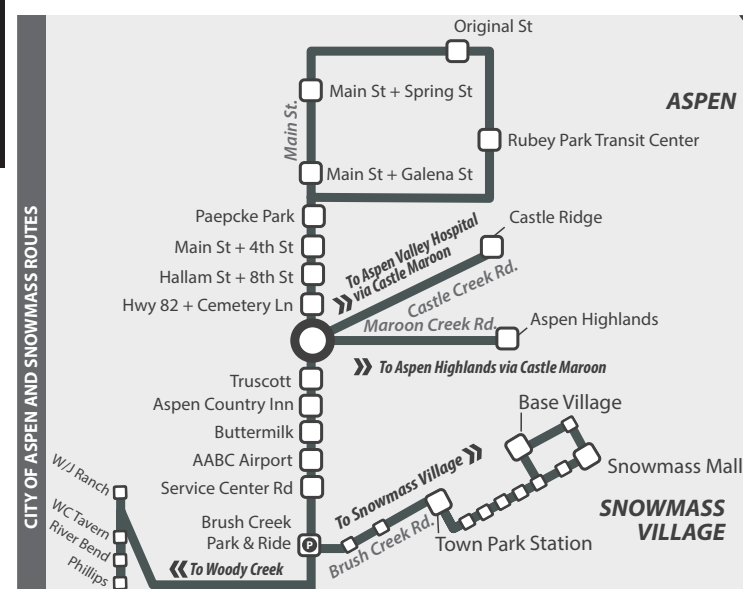

KEEP YOUR SPACE Please practice social distancing while at RFTA bus stops, stations and on buses. Bus capacities are currently limited. If a bus is at capacity, RFTA will do its best to get another bus en route as soon as possible.

Note: Buses before 8AM and after 8PM require transfers.
From Rubey Park: use BRT or L to Brush Creek Park and Ride.
From Snowmass Village: use BRT or L at Brush Creek Park and Ride.

WOODY CREEK BUS SERVICE

This Service is FREE to and from Aspen/Snowmass via the connection at Brush Creek Park & Ride.

WOODY CREEK

to Aspen/Snowmass Village and connections Down Valley

	Philips	Riverbend	Woody Crk Tavern	W/J Ranch	Brush Creek Park & Ride	Aspen/Snowmass
AM	6:08	6:10	6:18	6:23	6:30	6:45
	7:08	7:10	7:18	7:23	7:30	7:45
	8:08	8:10	8:18	8:23	8:30	8:45
	9:08	9:10	9:18	9:23	9:30	9:45
PM	5:08	5:10	5:18	5:23	5:30	5:45
	6:08	6:10	6:18	6:23	6:30	6:45
	7:08	7:10	7:18	7:23	7:30	7:45
	8:08	8:10	8:18	8:23	8:30	8:45
	9:08	9:10	9:18	9:23	9:30	9:45
	10:08	10:10	10:18	10:23	10:30	10:45
	11:08	11:10	11:18	11:23	11:30	11:45
	12:08	12:10	12:18	12:23	12:30	12:45

FROM ASPEN/SNOWMASS VILLAGE/ WEST GLENWOOD PARK & RIDE to Woody Creek

	West Glenwood Park & Ride	Aspen/Snowmass	Brush Creek Park & Ride	W/J Ranch	Woody Crk Tavern	Philips
AM	5:08	6:15	6:30		6:35	6:45
	6:08	7:15	7:30		7:35	7:45
	7:08	8:15	8:30		8:35	8:45
	8:08	9:15	9:30		9:35	9:45
PM	3:08	4:15	4:30		4:35	4:45
	4:08	5:15	5:30		5:35	5:45
	5:08	6:15	6:30		6:35	6:45
	6:08	7:15	7:30		7:35	7:45
	7:08	8:15	8:30		8:35	8:45
	8:08	9:15	9:30		9:35	9:45
	9:00	10:15	10:30		10:35	10:45
	10:00	11:15	11:30		11:35	11:45
	11:00	12:15	12:30		12:35	12:45