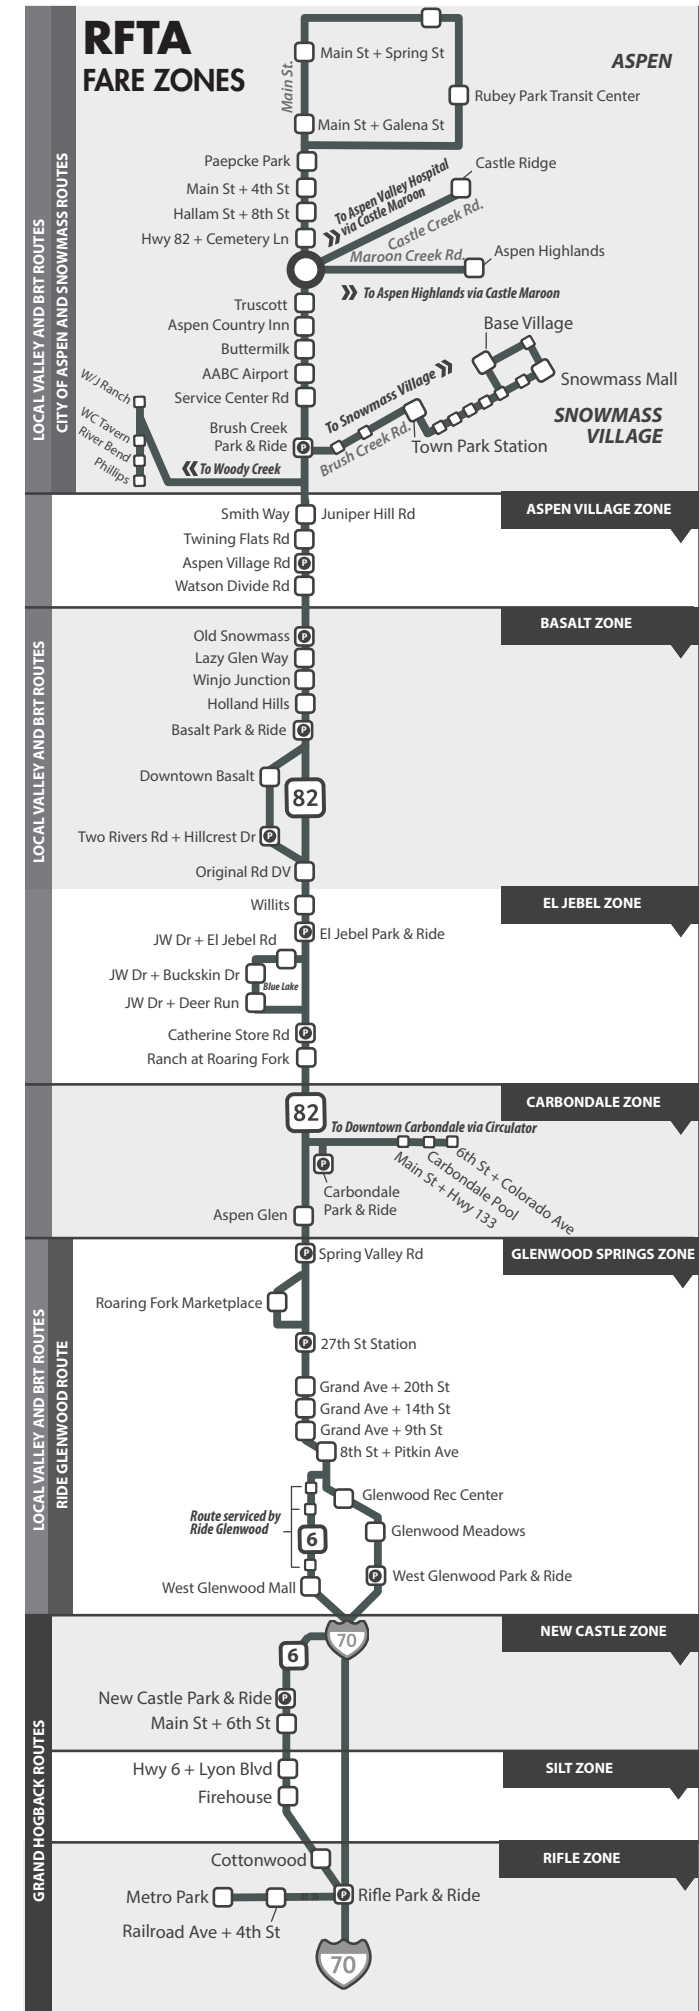

ASPEN ⇄ BASALT/EL JEBEL/CARBONDALE/GLENWOOD

Rubey Park Transit Center	Buttermilk DV	AABC Airport DV	Basalt Park & Ride DV	Downtown Basalt DV	Hwy 82 + Original Rd	Willits DV	El Jebel Park & Ride DV	JW Dr + Buckskin Dr DV	Carbondale Park & Ride	Hwy 82 + Spring Valley Rd DV	27th St Station	West Glenwood Park & Ride
STOP ID: 97	STOP ID: 147	STOP ID: 82	STOP ID: 35	STOP ID: 204	STOP ID: 41	STOP ID: 311	STOP ID: 309	STOP ID: 23	STOP ID: 202	STOP ID: 14	STOP ID: 200	STOP ID: 96
4:15 PM	4:21 PM	4:24 PM	—	—	—	—	—	—	4:58 PM	5:05 PM	5:12 PM	5:21 PM
4:45 PM	4:51 PM	4:54 PM	—	—	5:05 PM	5:06 PM	5:07 PM	5:10 PM	—	—	—	—
5:15 PM	5:21 PM	5:24 PM	—	—	—	—	—	—	5:58 PM	6:05 PM	6:12 PM	6:21 PM
9:15 PM	9:21 PM	9:24 PM	9:40 PM	9:41 PM	9:44 PM	9:46 PM	9:47 PM	9:50 PM	—	—	—	—
10:15 PM	10:21 PM	10:24 PM	10:40 PM	10:41 PM	10:44 PM	10:46 PM	10:47 PM	10:50 PM	—	—	—	—
11:15 PM	11:21 PM	11:24 PM	11:40 PM	11:41 PM	11:44 PM	11:46 PM	11:47 PM	11:50 PM	—	—	—	—
12:15 AM	12:21 AM	12:24 AM	12:40 AM	12:41 AM	12:44 AM	12:46 AM	12:47 AM	12:50 AM	—	—	—	—

All timepoints from ABC Airport DV through West Glenwood Park & Ride are estimated arrival/dropoff times.

CARBONDALE CIRCULATOR

EFFECTIVE NOVEMBER 23, 2020
ALL SERVICES ARE 7 DAYS PER WEEK

This FREE service runs DAILY every 15 minutes from 5:02am to 9:26 pm

Ride for FREE to/from the Carbondale Park & Ride and any LOCAL Carbondale stop to catch your Local Valley and BRT buses! From 5:02am to 9:26 pm. LOCAL VALLEY buses will not enter downtown Carbondale. The only way to get to downtown is the Carbondale Circulator. When the Circulator is not running Local buses will continue into downtown Carbondale.