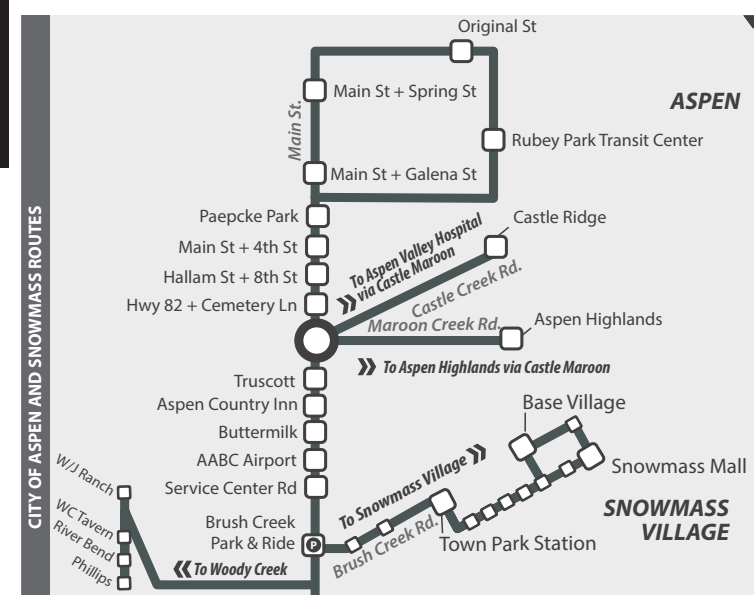

WOODY CREEK BUS SERVICE

This Service is FREE to and from Aspen/Snowmass via the connection at Brush Creek Park & Ride.

WOODY CREEK

to Aspen/Snowmass Village and connections Down Valley

	Philips	Riverbend	Woody Crk Tavern	W/J Ranch	Brush Creek Park & Ride	Aspen/Snowmass
AM	6:08	6:10	6:18	6:23	6:30	6:45
	7:08	7:10	7:18	7:23	7:30	7:45
	8:08	8:10	8:18	8:23	8:30	8:45
	9:08	9:10	9:18	9:23	9:30	9:45
PM	5:08	5:10	5:18	5:23	5:30	5:45
	6:08	6:10	6:18	6:23	6:30	6:45
	7:08	7:10	7:18	7:23	7:30	7:45
	8:08	8:10	8:18	8:23	8:30	8:45
	9:08	9:10	9:18	9:23	9:30	9:45
	10:08	10:10	10:18	10:23	10:30	10:45
	11:08	11:10	11:18	11:23	11:30	11:45
	12:08	12:10	12:18	12:23	12:30	12:45

FROM ASPEN/SNOWMASS VILLAGE/ WEST GLENWOOD PARK & RIDE to Woody Creek

	West Glenwood Park & Ride	Aspen/Snowmass	Brush Creek Park & Ride	W/J Ranch	Woody Crk Tavern	Philips
AM	5:08	6:15	6:30	ON DEMAND ONLY	6:35	6:45
	6:08	7:15	7:30		7:35	7:45
	7:08	8:15	8:30		8:35	8:45
	8:08	9:15	9:30		9:35	9:45
PM	3:08	4:15	4:30		4:35	4:45
	4:08	5:15	5:30		5:35	5:45
	5:08	6:15	6:30		6:35	6:45
	6:08	7:15	7:30		7:35	7:45
	7:08	8:15	8:30		8:35	8:45
	8:08	9:15	9:30		9:35	9:45
	9:00	10:15	10:30		10:35	10:45
	10:00	11:15	11:30		11:35	11:45
	11:00	12:15	12:30		12:35	12:45