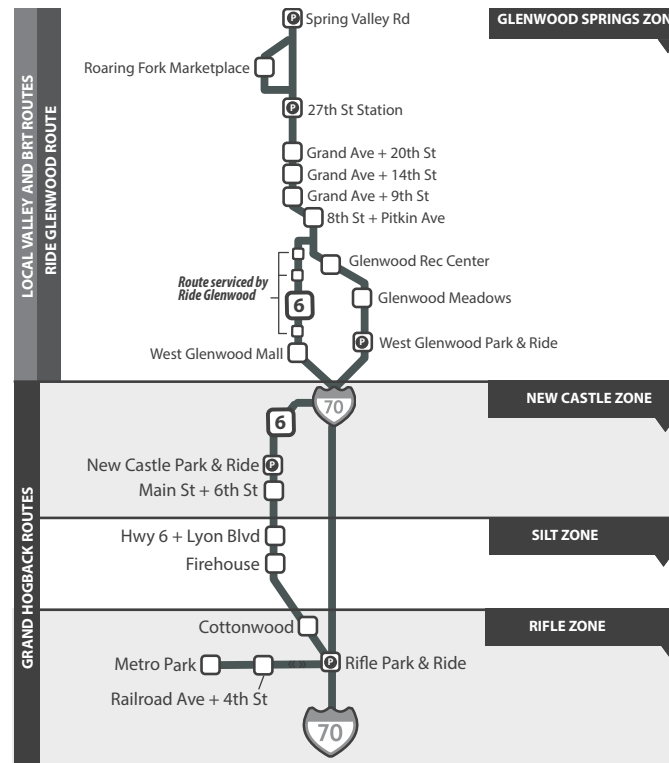

HOGBACK WESTBOUND Glenwood Springs → New Castle/Silt/Rifle DAILY

Glenwood 27th St Station	West Glenwood Park & Ride	West Glenwood Mall	New Castle Park & Ride	New Castle Main St + 6th St	Silt Hwy 6 + Lyon Blvd	Silt Firehouse	Rifle Cottonwood	Rifle Park & Ride	Rifle Railroad Ave + 4th St	Rifle Metro Park
STOP ID: 200	STOP ID: 96	STOP ID: 81	STOP ID: 179	STOP ID: 178	STOP ID: 177	STOP ID: 8	STOP ID: 6	STOP ID: 5	STOP ID: 3	STOP ID: 153
6:35 AM	6:47 AM	6:47 AM	6:59 AM	7:01 AM	7:08 AM	7:10 AM	7:17 AM	7:20 AM	7:21 AM	7:24 AM
7:35 AM	7:47 AM	7:47 AM	7:59 AM	8:01 AM	8:08 AM	8:10 AM	8:17 AM	8:20 AM	8:21 AM	8:24 AM
8:05 AM	8:17 AM	8:17 AM	8:29 AM	8:31 AM	8:38 AM	8:40 AM	8:47 AM	8:50 AM	8:51 AM	8:54 AM
12:05 PM	12:17 PM	12:17 PM	12:29 PM	12:31 PM						
3:05 PM	3:17 PM	3:17 PM	3:29 PM	3:31 PM	3:38 PM	3:40 PM	3:47 PM	3:50 PM	3:51 PM	3:54 PM
4:05 PM	4:17 PM	4:17 PM	4:29 PM	4:31 PM	4:38 PM	4:40 PM	4:47 PM	4:50 PM	4:51 PM	4:54 PM
5:05 PM	5:17 PM	5:17 PM	5:29 PM	5:31 PM	5:38 PM	5:40 PM	5:47 PM	5:50 PM	5:51 PM	5:54 PM
6:05 PM	6:17 PM	6:17 PM	6:29 PM	6:31 PM	6:38 PM	6:40 PM	6:47 PM	6:50 PM	6:51 PM	6:54 PM
7:05 PM	7:17 PM	7:17 PM	7:29 PM	7:31 PM	7:38 PM	7:40 PM	7:47 PM	7:50 PM	7:51 PM	7:54 PM
8:05 PM	8:17 PM	8:17 PM	8:29 PM	8:31 PM	8:38 PM	8:40 PM	8:47 PM	8:50 PM	8:51 PM	8:54 PM

SMS TEXT SCHEDULES

Text the number 41411 with the message RFTA and a bus stop ID number for the next bus arrival times at your bus stop.

Example: RFTA 202 to 41411

WHERE'S MY BUS?

Find it at www.myrfta.com
Live GPS Times

TRANSIT APP

Get upcoming real-time departures for nearby RFTA buses with the Transit App on your Smartphone.

WWW.TRANSITAPP.COM