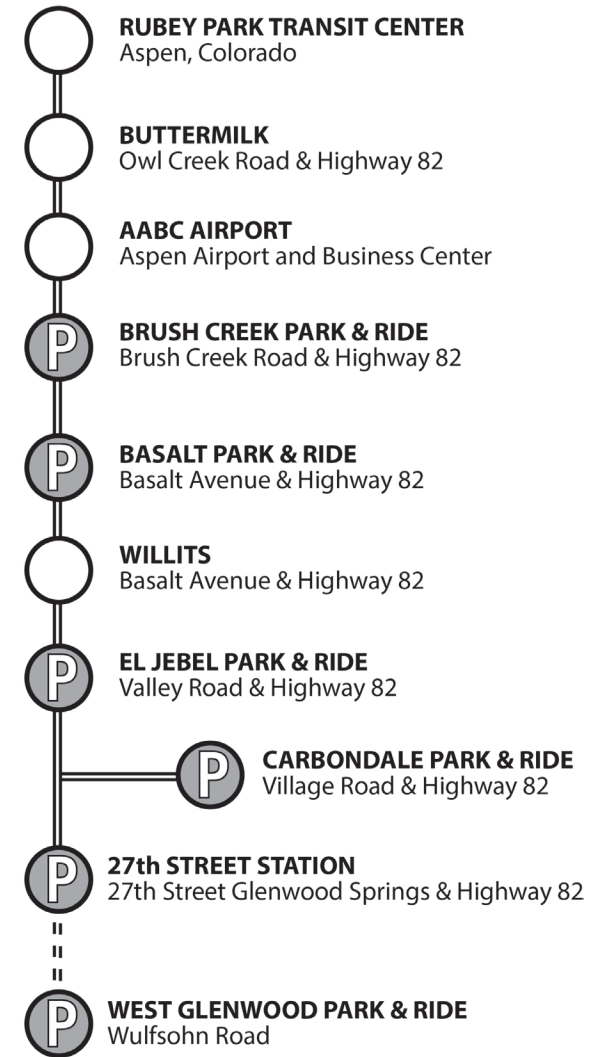

PURCHASE RFTA STORED VALUE CARDS

RFTA TICKET VENDING MACHINE LOCATIONS

- 27th Street Station - Glenwood Springs
- Carbondale Park & Ride
- El Jebel Park & Ride Up and Down Valley
- Willits Upvalley
- Basalt Park & Ride Up and Down Valley
- AABC Airport Downvalley
- Buttermilk Downvalley
- Rubey Park Transit Center

RFTA STORED VALUE CARDS SALES OUTLETS

- Rubey Park Transit Center
- City Market Locations Aspen to Rifle
- Clarks Market Locations, Aspen & Snowmass Village
- La Perla Fashions, Carbondale
- Glenwood Springs City Hall
- Silt Town Hall