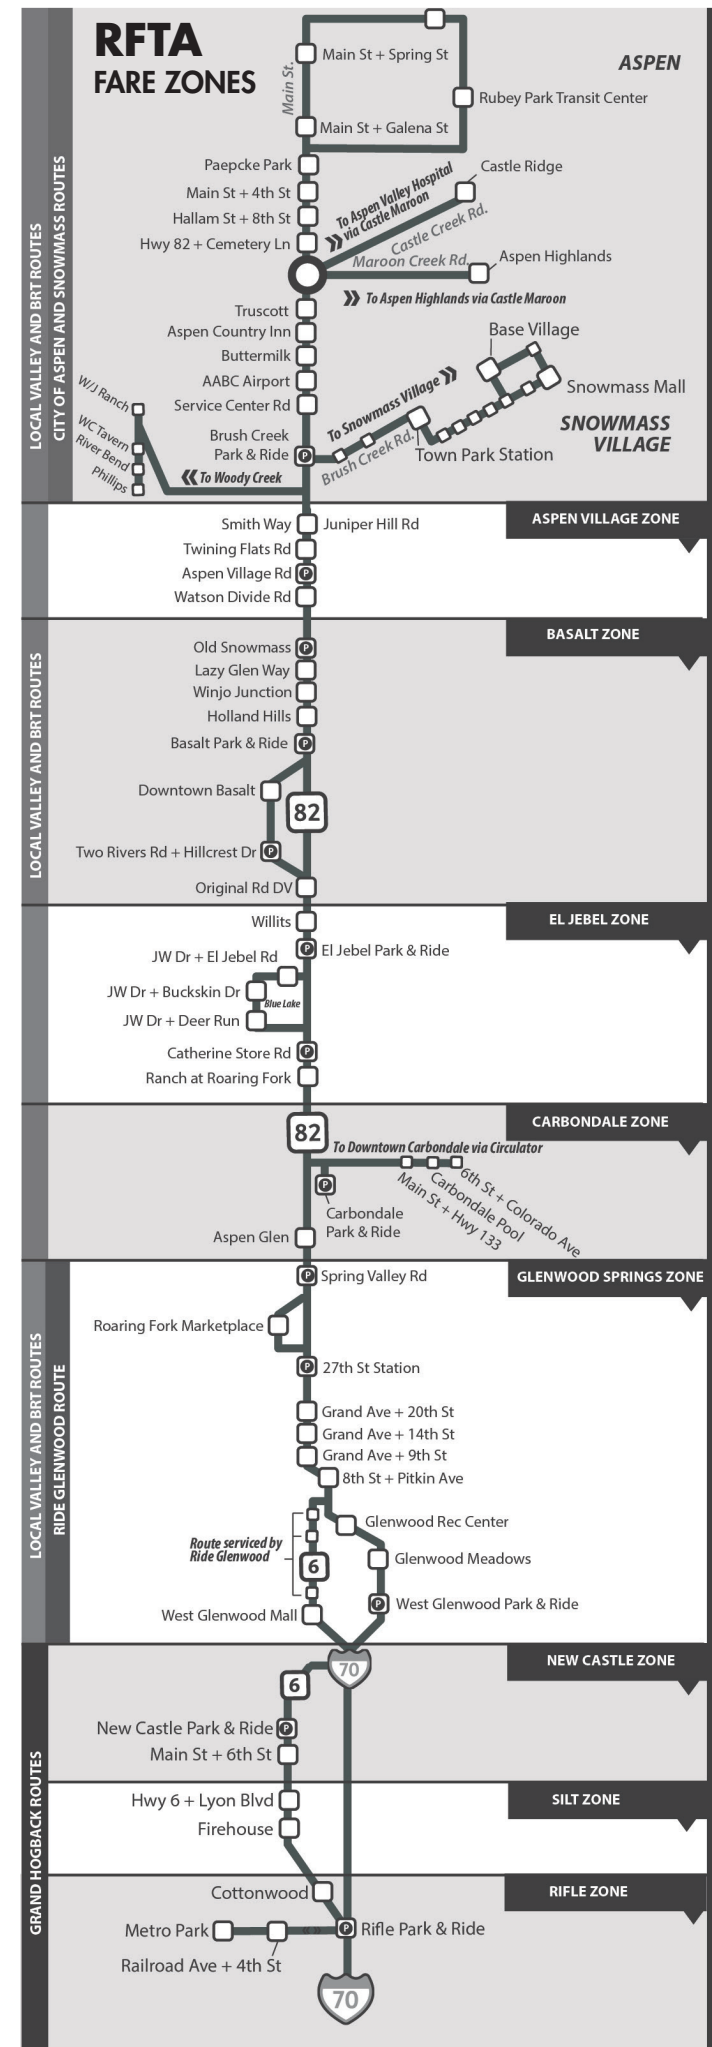

WESTBOUND Glenwood Springs ⇨ New Castle/Silt/Rifle DAILY

Glenwood 27th St Station STOP ID: 200	West Glenwood Park & Ride STOP ID: 96	West Glenwood Mall STOP ID: 81	New Castle Park & Ride STOP ID: 179	New Castle Main St + 6th St STOP ID: 178	Silt Hwy 6 + Lyon Blvd STOP ID: 177	Silt Firehouse STOP ID: 8	Rifle Cottonwood STOP ID: 6	Rifle Park & Ride STOP ID: 5	Rifle Railroad Ave + 4th St STOP ID: 3	Rifle Metro Park STOP ID: 153
6:35 AM	6:47 AM	6:47 AM	6:59 AM	7:01 AM	7:08 AM	7:10 AM	7:17 AM	7:20 AM	7:21 AM	7:24 AM
7:05 AM	7:17 AM	7:17 AM	7:29 AM	7:31 AM	7:38 AM	7:40 AM	7:47 AM	7:50 AM	7:51 AM	7:54 AM
7:35 AM	7:47 AM	7:47 AM	7:59 AM	8:01 AM	8:08 AM	8:10 AM	8:17 AM	8:20 AM	8:21 AM	8:24 AM
12:05 PM	12:17 PM	12:17 PM	12:29 PM	12:31 PM	—	—	—	—	—	—
3:05 PM	3:17 PM	3:17 PM	3:29 PM	3:31 PM	3:38 PM	3:40 PM	3:47 PM	3:50 PM	3:51 PM	3:54 PM
4:05 PM	4:17 PM	4:17 PM	4:29 PM	4:31 PM	4:38 PM	4:40 PM	4:47 PM	4:50 PM	4:51 PM	4:54 PM
5:05 PM	5:17 PM	5:17 PM	5:29 PM	5:31 PM	5:38 PM	5:40 PM	5:47 PM	5:50 PM	5:51 PM	5:54 PM
6:05 PM	6:17 PM	6:17 PM	6:29 PM	6:31 PM	6:38 PM	6:40 PM	6:47 PM	6:50 PM	6:51 PM	6:54 PM
7:05 PM	7:17 PM	7:17 PM	7:29 PM	7:31 PM	7:38 PM	7:40 PM	7:47 PM	7:50 PM	7:51 PM	7:54 PM
8:05 PM	8:17 PM	8:17 PM	8:29 PM	8:31 PM	8:38 PM	8:40 PM	8:47 PM	8:50 PM	8:51 PM	8:54 PM

WHERE'S MY BUS?

Find it at
www.myrfta.com
Live GPS Times

TRANSIT APP

Get upcoming real-time departures for nearby RFTA buses with the Transit App on your Smartphone.

WWW.TRANSITAPP.COM