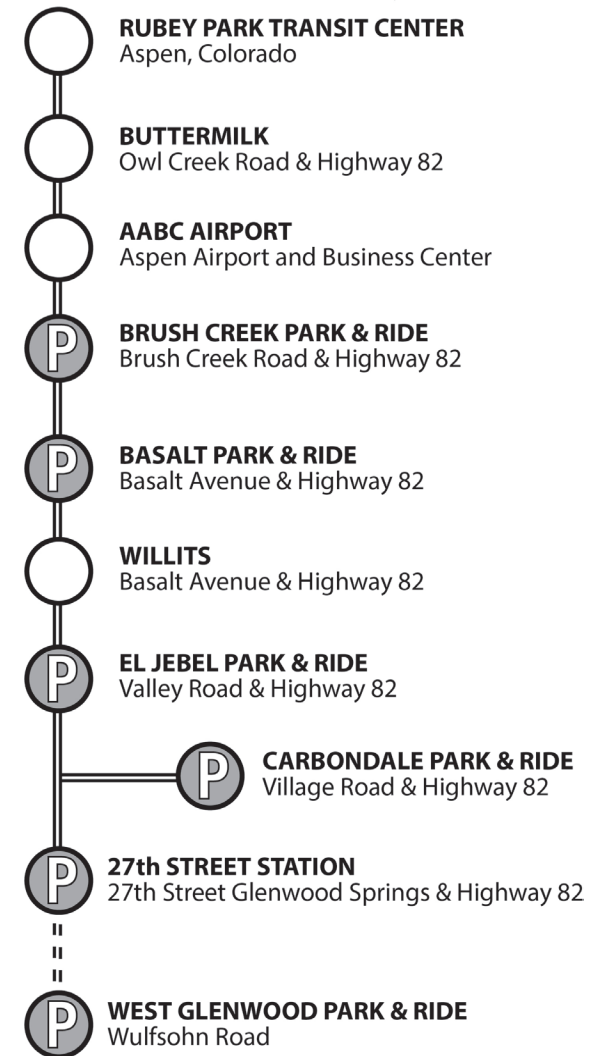

VELOCIRFTA BUS RAPID TRANSIT (BRT) SERVICE

EFFECTIVE SEPTEMBER 7, 2020

ALL SERVICES ARE 7 DAYS PER WEEK

ROARING FORK VALLEY, GRAND HOGBACK & VELOCIRFTA BRT FARES

FARE ZONE	Rifle	Silt	New Castle	Glenwood Springs	Carbondale	El Jebel/Willits	Basalt	Aspen Village	Brush Creek Park & Ride	Snowmass Village	Aspen
Rifle	1.00	3.00	4.00	5.00	6.00	7.00	8.00	9.00	10.00	10.00	10.00
Silt	3.00	1.00	3.00	4.00	5.00	6.00	7.00	8.00	9.00	9.00	9.00
New Castle	4.00	3.00	1.00	3.00	4.00	5.00	6.00	7.00	8.00	8.00	8.00
Glenwood Springs	5.00	4.00	3.00	1.00	3.00	4.00	5.00	6.00	7.00	7.00	7.00
Carbondale	6.00	5.00	4.00	3.00	1.00	3.00	4.00	5.00	6.00	6.00	6.00
El Jebel/Willits	7.00	6.00	5.00	4.00	3.00	1.00	3.00	4.00	5.00	5.00	5.00
Basalt	8.00	7.00	6.00	5.00	4.00	1.00	1.00	3.00	4.00	4.00	4.00
Aspen Village	9.00	8.00	7.00	6.00	5.00	4.00	3.00	1.00	2.00	2.00	2.00
Woody Creek	10.00	9.00	8.00	7.00	6.00	5.00	4.00	2.00	FREE	FREE	FREE
Brush Creek Park & Ride	10.00	9.00	8.00	7.00	6.00	5.00	4.00	2.00	FREE	FREE	FREE
Snowmass Village	10.00	9.00	8.00	7.00	6.00	5.00	4.00	2.00	FREE	FREE	FREE
Aspen	10.00	9.00	8.00	7.00	6.00	5.00	4.00	2.00	FREE	FREE	FREE

HEADSIGNS: VelociRFTA BRT buses are designated with a "BRT ASPEN" headsign for buses traveling upvalley or "BRT GLENWOOD" headsign for buses traveling downvalley.

NO CASH ALLOWED ON BUSES. PLEASE HAVE A RFTA STORED VALUE CARD, 30-DAY PASS OR SEASONAL ZONE PASS.

COVER YOUR FACE

You MUST wear a mask, bandanna, buff or other face covering on all RFTA buses. Public officials are recommending the use of masks or face coverings in order to reduce the spread of Coronavirus. Children 2 years of age or younger are not required to wear a mask.

PURCHASE RFTA STORED VALUE CARDS

RFTA TICKET VENDING MACHINE LOCATIONS

- 27th Street Station - Glenwood Springs
- Carbondale Park & Ride
- El Jebel Park & Ride Up and Down Valley
- Willits Upvalley
- Basalt Park & Ride Up and Down Valley
- AABC Airport Downvalley
- Buttermilk Downvalley
- Rubey Park Transit Center