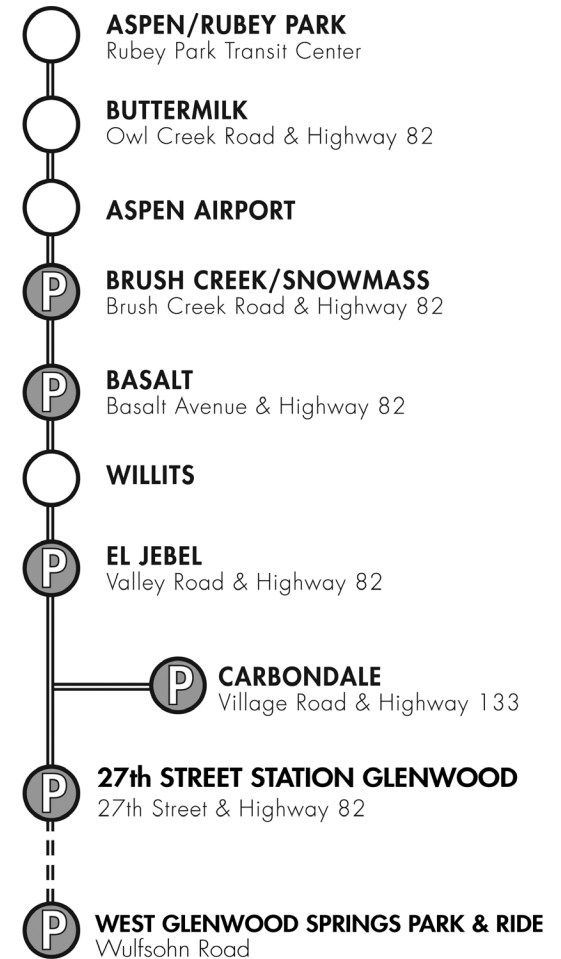

VELOCIRFTA BUS RAPID TRANSIT (BRT) SERVICE

PHASE 5
COVID-19
SCHEDULE

EFFECTIVE JUNE 28, 2020

ALL SERVICES ARE 7 DAYS PER WEEK

ROARING FORK VALLEY, GRAND HOGBACK & VELOCIRFTA BRT FARES

FARE ZONE	Rifle	Silt	New Castle	Glenwood Springs	Carbondale	El Jebel/Willits	Basalt	Aspen Village	Brush Creek/Hwy 82 Intercept Lot	Snowmass Village	Aspen
Rifle	1.00	3.00	4.00	5.00	6.00	7.00	8.00	9.00	10.00	10.00	10.00
Silt	3.00	1.00	3.00	4.00	5.00	6.00	7.00	8.00	9.00	9.00	9.00
New Castle	4.00	3.00	1.00	3.00	4.00	5.00	6.00	7.00	8.00	8.00	8.00
Glenwood Springs	5.00	4.00	3.00	1.00	3.00	4.00	5.00	6.00	7.00	7.00	7.00
Carbondale	6.00	5.00	4.00	3.00	1.00	3.00	4.00	5.00	6.00	6.00	6.00
El Jebel/Willits	7.00	6.00	5.00	4.00	3.00	1.00	1.00	4.00	5.00	5.00	5.00
Basalt	8.00	7.00	6.00	5.00	4.00	1.00	1.00	3.00	4.00	4.00	4.00
Aspen Village	9.00	8.00	7.00	6.00	5.00	4.00	3.00	1.00	2.00	2.00	2.00
Woody Creek	10.00	9.00	8.00	7.00	6.00	5.00	4.00	2.00	FREE	FREE	FREE
Brush Creek/Hwy 82	10.00	9.00	8.00	7.00	6.00	5.00	4.00	2.00	FREE	FREE	FREE
Snowmass Village	10.00	9.00	8.00	7.00	6.00	5.00	4.00	2.00	FREE	FREE	FREE
Aspen	10.00	9.00	8.00	7.00	6.00	5.00	4.00	2.00	FREE	FREE	FREE

Headsigns: VelociRFTA BRT buses are designated with a "BRT ASPEN" headsign for buses traveling upvalley or "BRT GLENWOOD" headsign for buses traveling downvalley.

Fares: \$1.00 within Zone, \$3.00 to next Zone, \$1.00 for each additional Zone. In addition to cash, fare can be paid using RFTA discounted Stored Value Tickets, 30 Day Passes and Seasonal Passes. \$1.00 fare zone between El Jebel and Basalt Zones. See "Rates & Fares" brochure for more details.

PURCHASE RFTA STORED VALUE CARDS

RFTA TICKET VENDING MACHINE LOCATIONS

- 27th Street South Glenwood Station
- Carbondale Park & Ride
- El Jebel Park & Ride Up and Down Valley
- Willits Station Upvalley
- Basalt Park & Ride Up and Down Valley
- ABC/Airport Station Downvalley
- Buttermilk Station Downvalley
- Rubey Park Transit Center