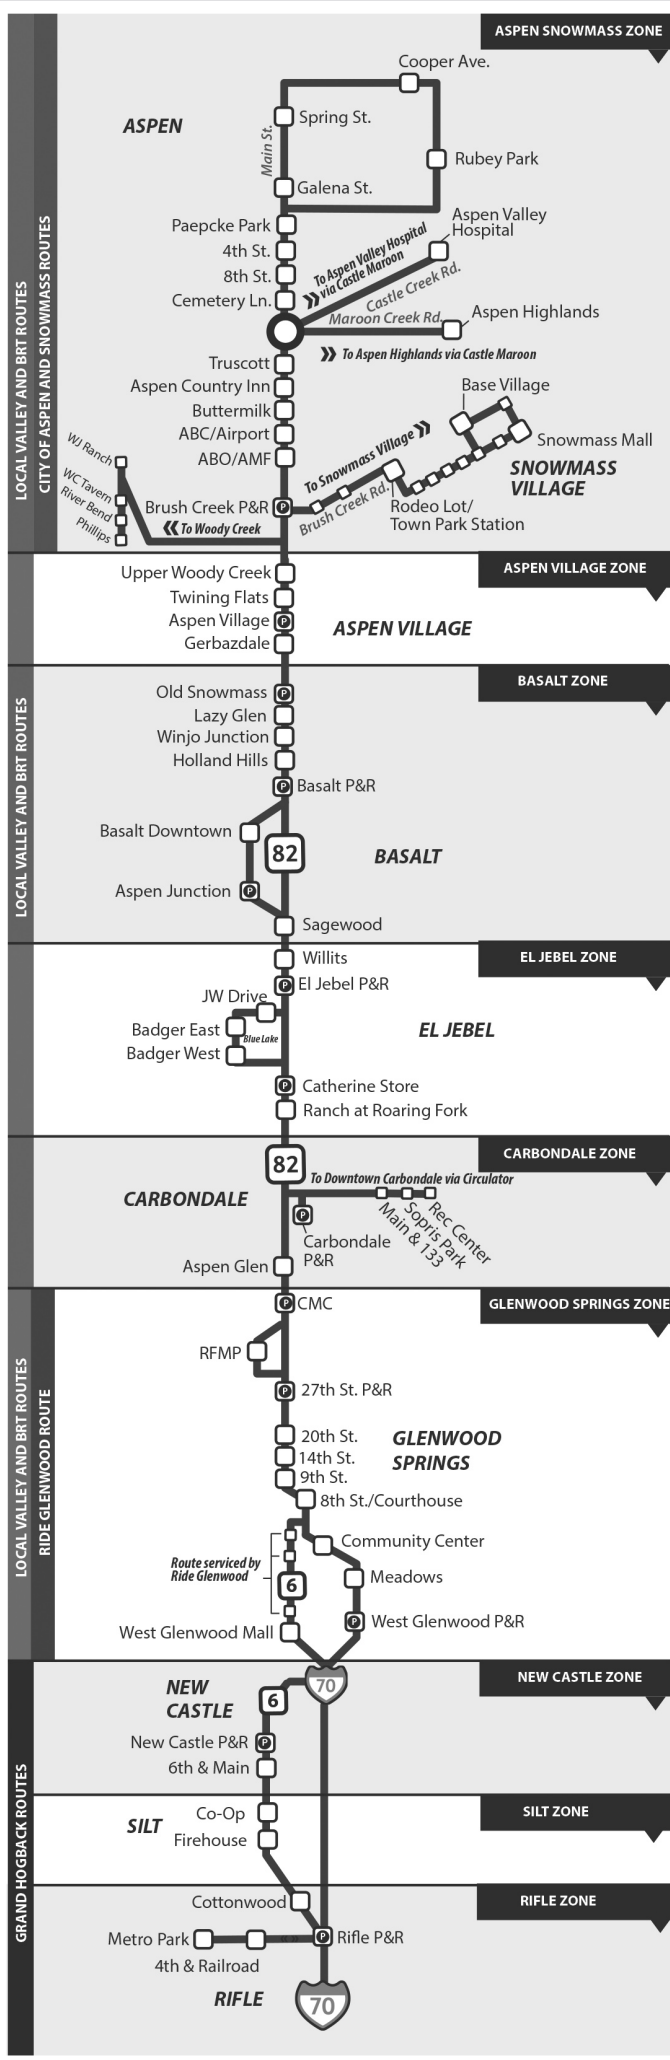

CITY OF ASPEN SHUTTLES

BURLINGAME - 7:35AM-8:20PM

Departs Burlingame at :05 & :35 from 7:35 a.m. – 7:35 p.m.
Departs Rubey Park at :20 & :50 from 8:20 a.m. – 8:20 p.m.

MTN VALLEY - 8:15AM-7:45PM

Outbound: Departs Rubey Park Transit Center at :15 and :45
Inbound: Departs Lupine Drive at :00 and :30

CASTLE MAROON - 8:00AM-8:00PM

Outbound: Departs Rubey Park Transit Center at :00, :20 and :40
Departs Castle Ridge at :07, :27 and :47
Inbound: Departs Aspen Highlands at :00, :20 and :40
Departs Castle Ridge/AVH at :05, :25 and :45

HUNTER CREEK - 8:00AM-8:00PM

Outbound: Departs Rubey Park Transit Center at :00, :20 and :40
Inbound: Departs Hunter Creek at :05, :25 and :45
Departs Centennial at :08, :28 and :48

CEMETARY - 8:00AM-8:00PM

Outbound: Departs Rubey Park Transit Center at :00 and :30
Inbound: Departs Red Butte Drive at :12 and :42

SERVICES TO/FROM SNOWMASS VILLAGE

TO SNOWMASS VILLAGE FROM BRUSH CREEK PARK & RIDE

Brush Creek Park & Ride	Town Park Station	Meadows	Blue Roofs	Owl Creek	Farraway	Conoco	Creek Side/Divide Road	Snowmass Mall
6:30 AM	6:38 AM	6:39 AM	6:40 AM	6:41 AM	6:42 AM	6:42 AM	6:44 AM	6:45 AM
7:30 AM	7:38 AM	7:39 AM	7:40 AM	7:41 AM	7:42 AM	7:42 AM	7:44 AM	7:45 AM
8:30 AM	8:38 AM	8:39 AM	8:40 AM	8:41 AM	8:42 AM	8:42 AM	8:44 AM	8:45 AM
9:30 AM	9:38 AM	9:39 AM	9:40 AM	9:41 AM	9:42 AM	9:42 AM	9:44 AM	9:45 AM
10:30 AM	10:38 AM	10:39 AM	10:40 AM	10:41 AM	10:42 AM	10:42 AM	10:44 AM	10:45 AM
11:30 AM	11:38 AM	11:39 AM	11:40 AM	11:41 AM	11:42 AM	11:42 AM	11:44 AM	11:45 AM
12:30 PM	12:38 PM	12:39 PM	12:40 PM	12:41 PM	12:42 PM	12:42 PM	12:44 PM	12:45 PM
1:30 PM	1:38 PM	1:39 PM	1:40 PM	1:41 PM	1:42 PM	1:42 PM	1:44 PM	1:45 PM
2:30 PM	2:38 PM	2:39 PM	2:40 PM	2:41 PM	2:42 PM	2:42 PM	2:44 PM	2:45 PM
3:30 PM	3:38 PM	3:39 PM	3:40 PM	3:41 PM	3:42 PM	3:42 PM	3:44 PM	3:45 PM
4:30 PM	4:38 PM	4:39 PM	4:40 PM	4:41 PM	4:42 PM	4:42 PM	4:44 PM	4:45 PM
5:30 PM	5:38 PM	5:39 PM	5:40 PM	5:41 PM	5:42 PM	5:42 PM	5:44 PM	5:45 PM
6:30 PM	6:38 PM	6:39 PM	6:40 PM	6:41 PM	6:42 PM	6:42 PM	6:44 PM	6:45 PM
7:30 PM	7:38 PM	7:39 PM	7:40 PM	7:41 PM	7:42 PM	7:42 PM	7:44 PM	7:45 PM
8:30 PM	8:38 PM	8:39 PM	8:40 PM	8:41 PM	8:42 PM	8:42 PM	8:44 PM	8:45 PM
9:30 PM	9:38 PM	9:39 PM	9:40 PM	9:41 PM	9:42 PM	9:42 PM	9:44 PM	9:45 PM
10:30 PM	10:38 PM	10:39 PM	10:40 PM	10:41 PM	10:42 PM	10:42 PM	10:44 PM	10:45 PM
11:30 PM	11:38 PM	11:39 PM	11:40 PM	11:41 PM	11:42 PM	11:42 PM	11:44 PM	11:45 PM
12:30 AM	12:38 AM	12:39 AM	12:40 AM	12:41 AM	12:42 AM	12:42 AM	12:44 AM	12:45 AM

TO BRUSH CREEK PARK & RIDE FROM SNOWMASS VILLAGE