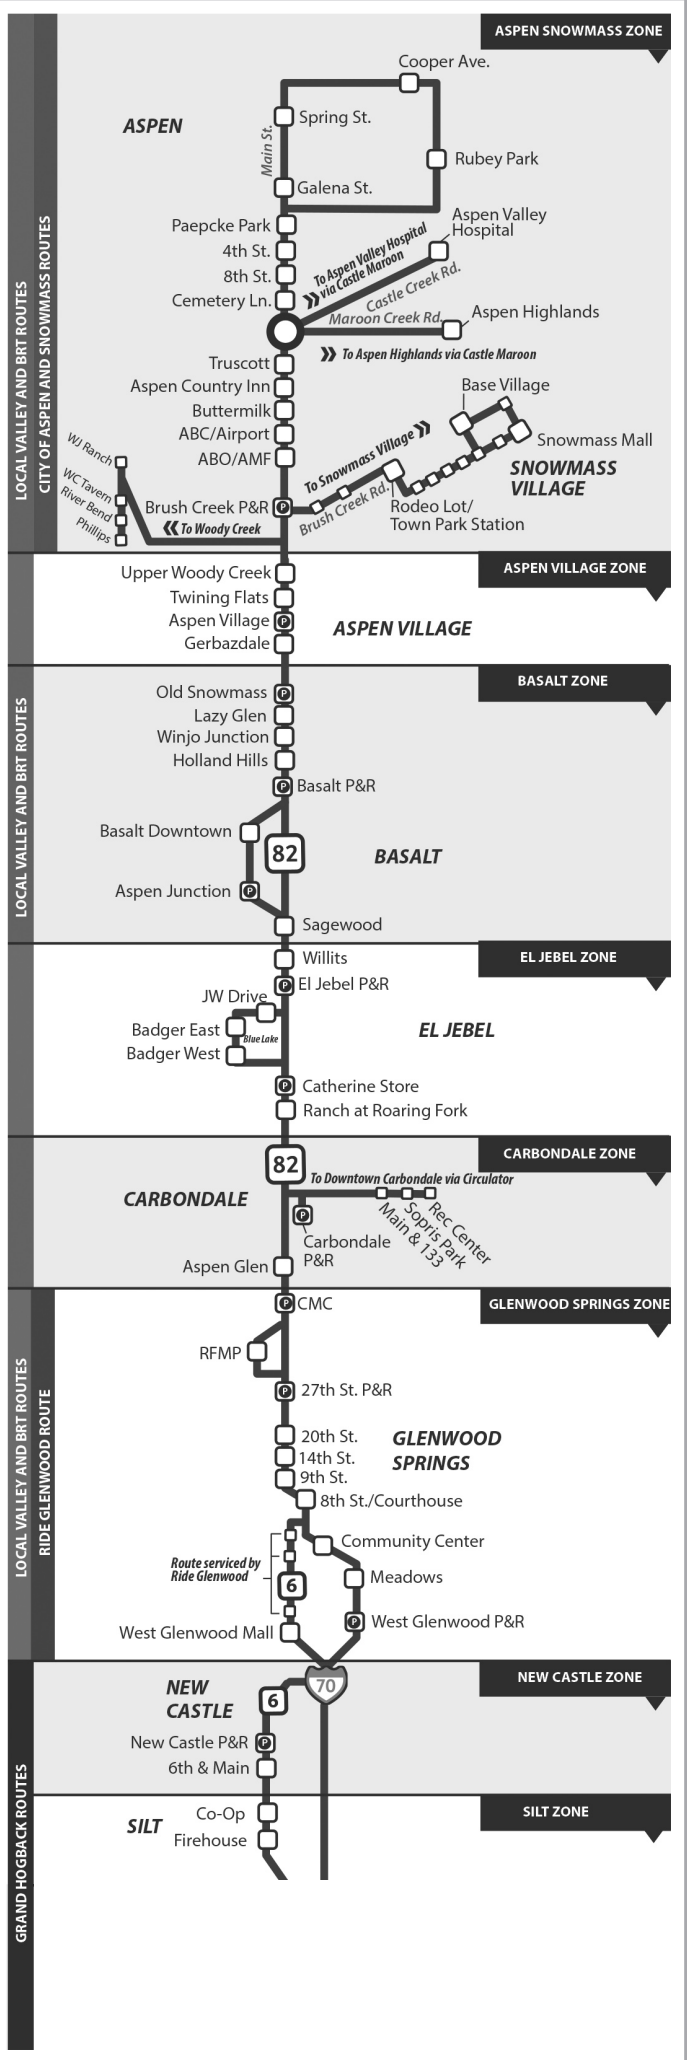

CITY OF ASPEN SHUTTLES

BURLINGAME - 7:35AM-8:20PM

Departs Burlingame at :05 & :35 from 7:35 a.m. – 7:35 p.m.
Departs Rubey Park at :20 & :50 from 8:20 a.m. – 8:20 p.m.

MTN VALLEY - 8:15AM-7:45PM

Outbound: Departs Rubey Park Transit Center at :15 and :45
Inbound: Departs Lupine Drive at :00 and :30

CASTLE MAROON - 8:00AM-8:00PM

Outbound: Departs Rubey Park Transit Center at :00, :20 and :40
Departs Castle Ridge at :07, :27 and :47
Inbound: Departs Aspen Highlands at :00, :20 and :40
Departs Castle Ridge/AVH at :05, :25 and :45

HUNTER CREEK - 8:00AM-8:00PM

Outbound: Departs Rubey Park Transit Center at :00, :20 and :40
Inbound: Departs Hunter Creek at :05, :25 and :45
Departs Centennial at :08, :28 and :48

CEMETERY - 8:00AM-8:00PM

Outbound: Departs Rubey Park Transit Center at :00 and :30
Inbound: Departs Red Butte Drive at :12 and :42

SERVICES TO/FROM SNOWMASS VILLAGE

TO SNOWMASS VILLAGE FROM BRUSH CREEK PARK & RIDE

Brush Creek Park & Ride	Town Park Station	Meadows	Blue Roofs	Owl Creek	Farraway	Conoco	Creek Side/Divide Road	Snowmass Mall
6:30 AM	6:38 AM	6:39 AM	6:40 AM	6:41 AM	6:42 AM	6:42 AM	6:44 AM	6:45 AM
7:30 AM	7:38 AM	7:39 AM	7:40 AM	7:41 AM	7:42 AM	7:42 AM	7:44 AM	7:45 AM
8:30 AM	8:38 AM	8:39 AM	8:40 AM	8:41 AM	8:42 AM	8:42 AM	8:44 AM	8:45 AM
9:30 AM	9:38 AM	9:39 AM	9:40 AM	9:41 AM	9:42 AM	9:42 AM	9:44 AM	9:45 AM
10:30 AM	10:38 AM	10:39 AM	10:40 AM	10:41 AM	10:42 AM	10:42 AM	10:44 AM	10:45 AM
11:30 AM	11:38 AM	11:39 AM	11:40 AM	11:41 AM	11:42 AM	11:42 AM	11:44 AM	11:45 AM
12:30 PM	12:38 PM	12:39 PM	12:40 PM	12:41 PM	12:42 PM	12:42 PM	12:44 PM	12:45 PM
1:30 PM	1:38 PM	1:39 PM	1:40 PM	1:41 PM	1:42 PM	1:42 PM	1:44 PM	1:45 PM
2:30 PM	2:38 PM	2:39 PM	2:40 PM	2:41 PM	2:42 PM	2:42 PM	2:44 PM	2:45 PM
3:30 PM	3:38 PM	3:39 PM	3:40 PM	3:41 PM	3:42 PM	3:42 PM	3:44 PM	3:45 PM
4:30 PM	4:38 PM	4:39 PM	4:40 PM	4:41 PM	4:42 PM	4:42 PM	4:44 PM	4:45 PM
5:30 PM	5:38 PM	5:39 PM	5:40 PM	5:41 PM	5:42 PM	5:42 PM	5:44 PM	5:45 PM
6:30 PM	6:38 PM	6:39 PM	6:40 PM	6:41 PM	6:42 PM	6:42 PM	6:44 PM	6:45 PM
7:30 PM	7:38 PM	7:39 PM	7:40 PM	7:41 PM	7:42 PM	7:42 PM	7:44 PM	7:45 PM
8:30 PM	8:38 PM	8:39 PM	8:40 PM	8:41 PM	8:42 PM	8:42 PM	8:44 PM	8:45 PM
9:30 PM	9:38 PM	9:39 PM	9:40 PM	9:41 PM	9:42 PM	9:42 PM	9:44 PM	9:45 PM
10:30 PM	10:38 PM	10:39 PM	10:40 PM	10:41 PM	10:42 PM	10:42 PM	10:44 PM	10:45 PM
11:30 PM	11:38 PM	11:39 PM	11:40 PM	11:41 PM	11:42 PM	11:42 PM	11:44 PM	11:45 PM

TO BRUSH CREEK PARK & RIDE FROM SNOWMASS VILLAGE