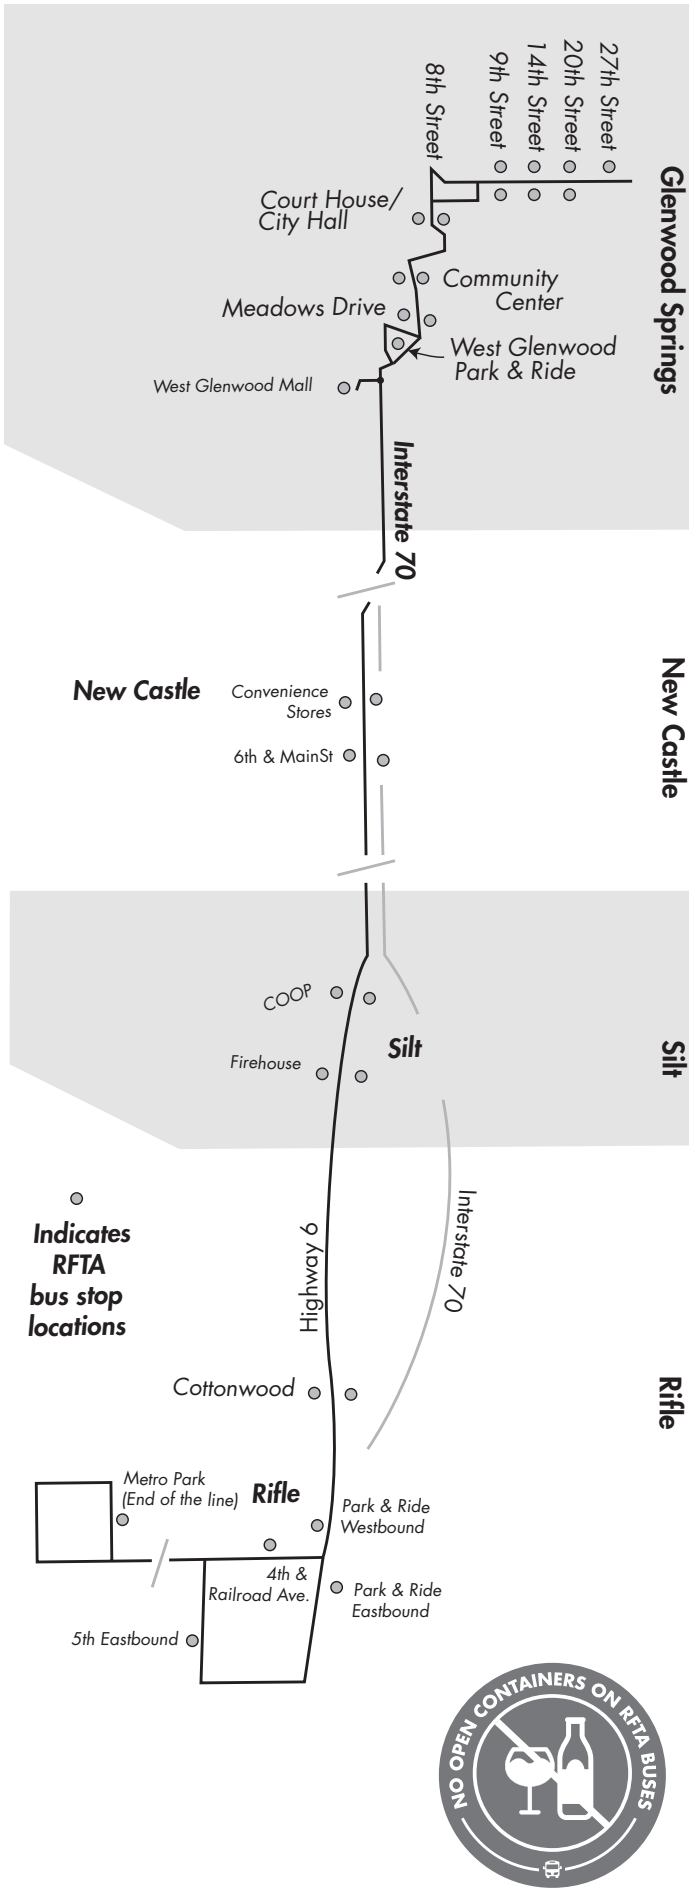

ROARING FORK VALLEY FARE ZONES

RIFLE/GRAND HOGBACK FARE ZONES

RFTA LOST & FOUND
(970) 384-4888

GRAND HOGBACK FARE BUSES

All services are 7 days per week except where noted.

Eastbound: Rifle/Silt/New Castle → Glenwood

	Metro Park Rifle	Park & Ride (1st & RR) Rifle	Firehouse - Silt	6th West and Main New Castle	West Glenwood Park and Ride	27th Street South Glenwood Station
AM	5:15*	5:20*	5:30*	5:40*	5:55C*	6:23C*
	6:15*	6:20*	6:30*	6:40*	6:55C*	7:23C*
	6:45	6:50	7:00	7:10	7:25T	7:38T
	9:15	9:20	9:30	9:40	9:55T	10:08T
PM				12:45	1:00T	1:13T
	4:05	4:10	4:20	4:30	4:45T	4:58T
	5:05*	5:10*	5:20*	5:30*	5:45T*	5:58T*
	6:15	6:20	6:30	6:40	6:55T	7:08T
	7:15*	7:20*	7:30*	7:40*	7:55T*	8:08T*
	8:15	8:20	8:30	8:40	8:55T	9:08T

Westbound: Glenwood → New Castle/Silt/Rifle

	27th Street South Glenwood Station	West Glenwood Park and Ride	Convenience Store New Castle	Coop-Post Office - Silt	Park & Ride (1st & RR) Rifle	Metro Park Rifle
AM	5:45	5:57	6:09	6:18	6:30	6:34
	8:05	8:17	8:29	8:38	8:50	8:54
PM	12:05	12:17	12:29	3:38	3:50	3:54
	3:05	3:17	3:29	4:38*	4:50*	4:54*
	4:05*	4:17*	4:29*	5:48	6:00	6:04
	5:15	5:27	5:39	6:48*	7:00*	7:04*
	6:15*	6:27*	6:39*	7:48	8:00	8:04
	7:15	7:27	7:39			