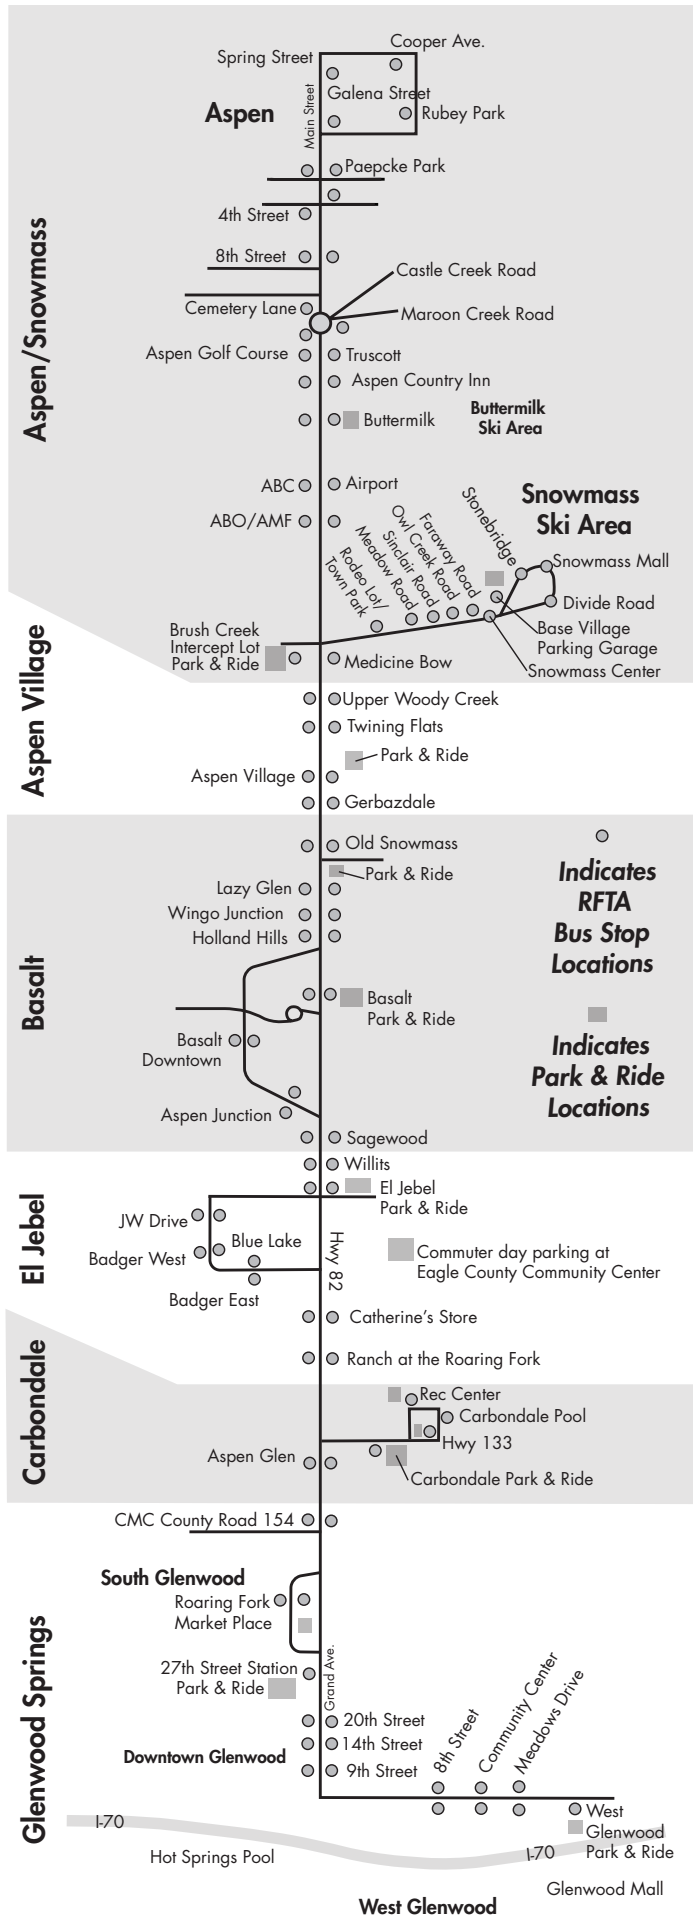

ROARING FORK VALLEY FARE ZONES

RIFLE/GRAND HOGBACK FARE ZONES

RFTA LOST & FOUND
(970) 384-4888

GRAND HOGBACK FARE BUSES

All services are 7 days per week except where noted.

Eastbound: Rifle/Silt/New Castle → Glenwood

	Metro Park Rifle	Park & Ride (1st & RR) Rifle	Firehouse - Silt	6th West and Main New Castle	West Glenwood Park and Ride	27th Street South Glenwood Station
AM	5:15*	5:20*	5:30*	5:40*	5:55C*	6:23C*
	6:15*	6:20*	6:30*	6:40*	6:55C*	7:23C*
	6:45	6:50	7:00	7:10	7:25T	7:38T
	9:15	9:20	9:30	9:40	9:55T	10:08T
PM				12:45	1:00T	1:13T
	4:05	4:10	4:20	4:30	4:45T	4:58T
	5:05*	5:10*	5:20*	5:30*	5:45T*	5:58T*
	6:15	6:20	6:30	6:40	6:55T	7:08T
	7:15*	7:20*	7:30*	7:40*	7:55T*	8:08T*
	8:15	8:20	8:30	8:40	8:55T	9:08T

Westbound: Glenwood → New Castle/Silt/Rifle

	27th Street South Glenwood Station	West Glenwood Park and Ride	Convenience Store New Castle	Coop-Post Office - Silt	Park & Ride (1st & RR) Rifle	Metro Park Rifle
AM	5:45	5:57	6:09	6:18	6:30	6:34
	8:05	8:17	8:29	8:38	8:50	8:54
PM	12:05	12:17	12:29	3:38	3:50	3:54
	3:05	3:17	3:29	4:38*	4:50*	4:54*
	4:05*	4:17*	4:29*	5:48	6:00	6:04
	5:15	5:27	5:39	6:48*	7:00*	7:04*
	6:15*	6:27*	6:39*	7:48	8:00	8:04
	7:15	7:27	7:39			

NOTES:
D = Direct Express Service only from this zone to Aspen
S = Denotes direct service to Snowmass: no transfer involved
X = Indicates both local and express services available
***** = No connection to or from Snowmass Village
= 7:30a.m. and 7:50a.m. EJ Express also stops at Willits 7:31a.m. & 7:51a.m., Sagewood 7:32a.m. & 7:52a.m. Basalt P&R 7:35a.m. & 7:55a.m.