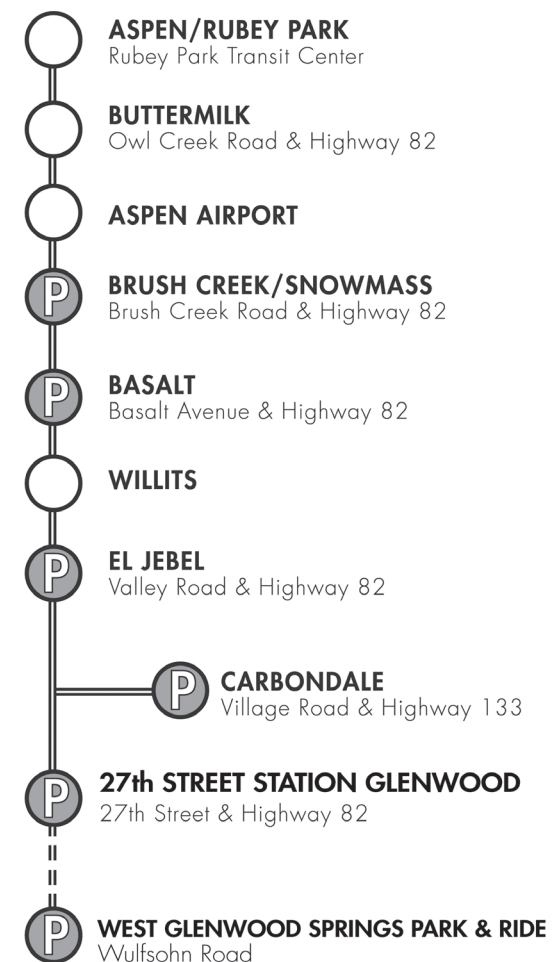

VELOCIRFTA

The nation's first rural bus rapid transit system!

This service gives our community urban convenience in our beautiful rural area. Travel between Aspen and Glenwood Springs in about one hour - that's the same as a car! During our peak commuter times the bus comes every 12 minutes or less. This will get you up and on your way in no time.

Real Time Information - Our bus tracking technology enables you to track your bus before it reaches your station. VelociRFTA stations all have next bus signs that let you know exactly how many minutes away your bus is. Visit www.MYRFTA.com to view the location of your bus on a map and track it's progress as well as get projected arrival times.

Discount Tickets & WiFi - Ticket Vending Machines are located at many of our VelociRFTA stations. These tickets are a convenient way for you to get great discounts on your ride. You will save at least 26% over using cash. Our VelociRFTA BRT stations and all buses have free Wi-Fi to make your commute time more enjoyable. Be sure to accept the WiFi terms of service in a web browser to assure a smooth connection.

CARBONDALE CIRCULATOR

Ride for **FREE** to/from the Carbondale Park & Ride and any **LOCAL Carbondale** stop to catch your Valley and BRT buses!
From 5:02am to 8:41pm LOCAL VALLEY buses will not enter downtown Carbondale. The only way to get to downtown is the Carbondale Circulator. When the Circulator is not running local buses will continue into downtown Carbondale.
This service runs DAILY every 15 minutes from 5:02am to 8:41pm.

Pool	Rec Ctr	Main/133	P&R
:02	:02	:04	:11
:17	:17	:19	:26
:32	:32	:34	:41
:47	:47	:49	:56

WHERE'S MY BUS?

Find it at www.myrfta.com

Live GPS Times

TRANSIT

Get upcoming real-time departures for nearby RFTA buses with the Transit App on your Smartphone.

WWW.TRANSITAPP.COM

TICKET VENDING MACHINE LOCATIONS

- 27th Street South Glenwood Station
- Carbondale Park & Ride
- El Jebel Park & Ride Up and Down Valley
- Willits Station Upvalley
- Basalt Park & Ride Up and Down Valley
- Brush Creek Park & Ride
- ABC/Airport Station Downvalley
- Buttermilk Station Downvalley
- Rubey Park Transit Center

Using Stored Value Cards sold at Ticket Vending Machines saves you 26% over paying cash fare!