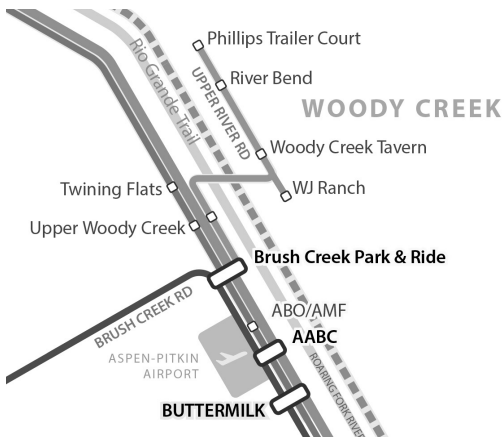

WOODY CREEK BUS ROUTE

This Service is FREE to and from Aspen/Snowmass via the connection at Brush Creek Park & Ride.

SUMMER SEASON

EFFECTIVE JUNE 8, 2019 THROUGH SEPTEMBER 1, 2019

WOODY CREEK

to Aspen/Snowmass and connections Down Valley

	Phillips	River Bend	Woody Crk Tavern	W/J Ranch	Brush Creek Park & Ride	Aspen/Snowmass
AM	6:08	6:10	6:18	6:23	6:30	6:45
	7:08	7:10	7:18	7:23	7:30	7:45
	8:08	8:10	8:18	8:23	8:30	8:45
	9:08	9:10	9:18	9:23	9:30	9:45
PM	5:08	5:10	5:18	5:23	5:30	5:45
	6:08	6:10	6:18	6:23	6:30	6:45
	7:08	7:10	7:18	7:23	7:30	7:45
	8:08	8:10	8:18	8:23	8:30	8:45
	9:08	9:10	9:18	9:23	9:30	9:45
	10:08	10:10	10:18	10:23	10:30	10:45
	11:08	11:10	11:18	11:23	11:30	11:45
	12:08	12:10	12:18	12:23	12:30	12:45

FROM ASPEN/SNOWMASS/WEST GLENWOOD PARK & RIDE to Woody Creek

	West Glenwood Park & Ride	Aspen/Snowmass	Brush Creek Park & Ride	W/J Ranch	Woody Crk Tavern	Phillips
AM	5:08	6:15	6:30	ON DEMAND ONLY	6:35	6:45
	6:08	7:15	7:30		7:35	7:45
	7:08	8:15	8:30		8:35	8:45
	8:08	9:15	9:30		9:35	9:45
PM	3:08	4:15	4:30		4:35	4:45
	4:08	5:15	5:30		5:35	5:45
	5:08	6:15	6:30		6:35	6:45
	6:08	7:15	7:30		7:35	7:45
	7:08	8:15	8:30		8:35	8:45
	8:08	9:15	9:30		9:35	9:45
	9:00	10:15	10:30	10:35	10:45	
	10:00	11:15	11:30	11:35	11:45	
11:00	12:15	12:30	12:35	12:45		