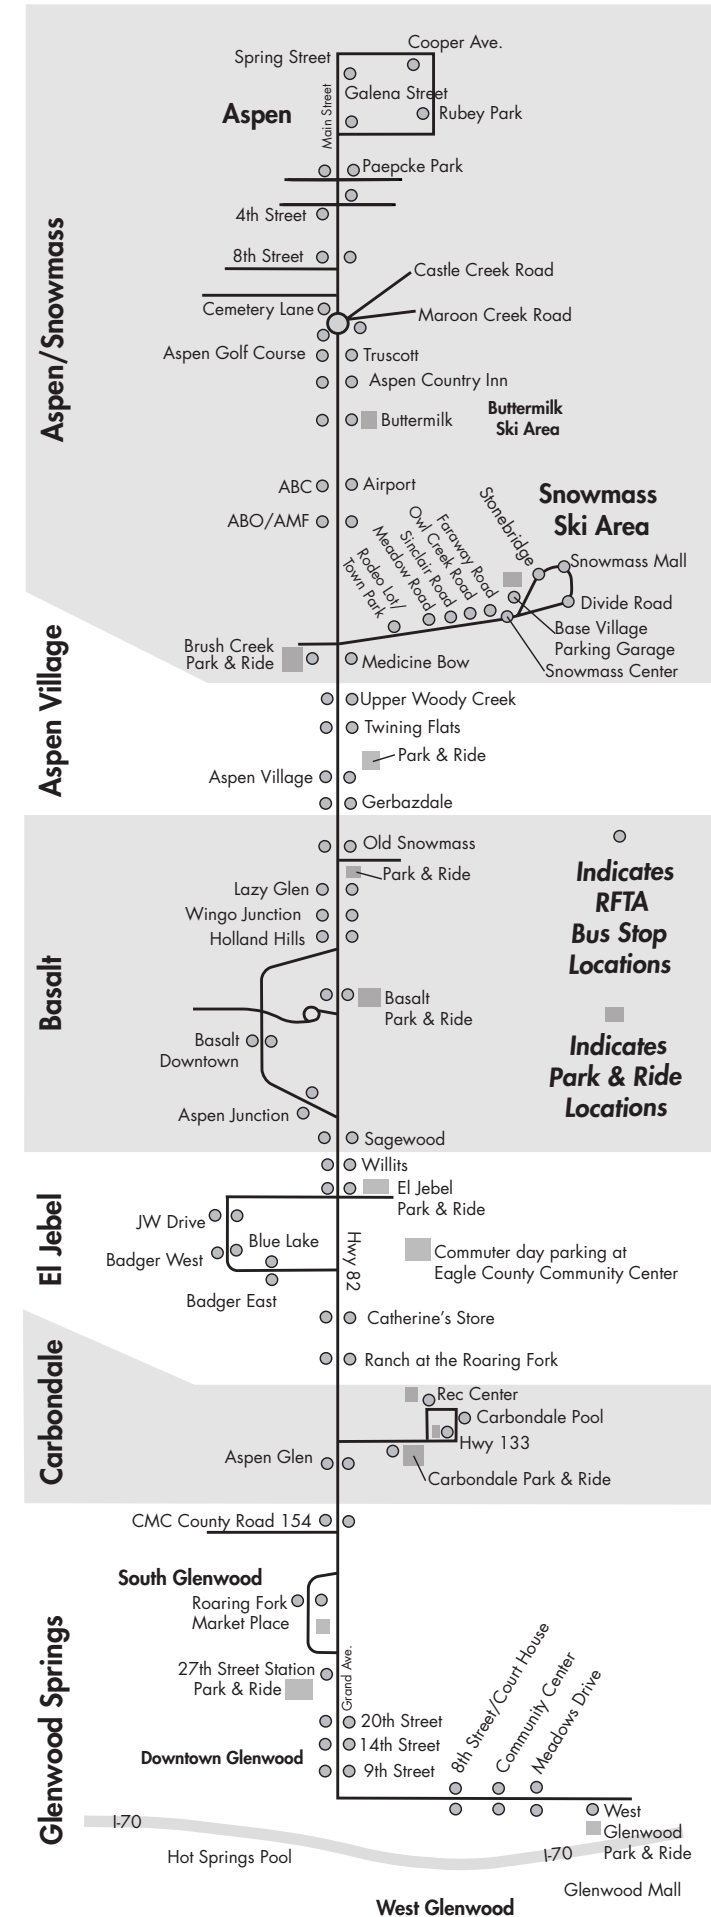

GRAND HOGBACK COMMUTER FARE BUSES

SUMMER SEASON

EFFECTIVE JUNE 8, 2019 THROUGH SEPTEMBER 1, 2019

All services are 7 days per week except where noted.

**Eastbound:
Rifle/Silt/New Castle → Glenwood**

	Metro Park Rifle	Park & Ride (2nd & RR) Rifle (Temporary P&R)	Firehouse - Silt	6th West and Main New Castle	West Glenwood Park and Ride	27th Street Station South Glenwood
AM	5:20	5:25	5:35	5:45	6:00 C	6:23 C
	6:20	6:25	6:35	6:45	7:00 C	7:23 C
	6:45	6:50	7:00	7:10	7:25 T	7:38 T
	9:15	9:20	9:30	9:40	9:55 T	10:08 T
	--	--	--	12:45	1:00 T	1:13 T
	4:05	4:10	4:20	4:30	4:45 T	4:58 T
	5:05	5:10	5:20	5:30	5:45 T	5:58 T
	6:15	6:20	6:30	6:40	6:55 T	7:08 T
	7:15	7:20	7:30	7:40	7:55 T	8:08 T
	8:15	8:20	8:30	8:40	8:55 T	9:08 T

**Westbound:
Glenwood → New Castle/Silt/Rifle**

	27th Street Station South Glenwood	West Glenwood Park and Ride	New Castle Park & Ride	Coop-Post Office - Silt	Park & Ride (2nd & RR) Rifle (Temporary P&R)	Metro Park Rifle
AM	5:45	5:57	6:09	6:18	6:30	6:34
	8:05	8:17	8:29	8:38	8:50	8:54
	12:05	12:17	12:29	--	--	--
	3:05	3:17	3:29	3:38	3:50	3:54
	4:05	4:17	4:29	4:38	4:50	4:54
	5:15	5:27	5:39	5:48	6:00	6:04
	6:15	6:27	6:39	6:48	7:00	7:04
	7:15	7:27	7:39	7:48	8:00	8:04

Notes:
T = Requires transfer for destinations beyond Glenwood Springs
C = Bus continues to destinations beyond Glenwood Springs

RIFLE/GRAND HOGBACK FARE ZONES

LIVE BUS INFORMATION
www.MYRFTA.com

RFTA LOST & FOUND
(970) 384-4888

ROARING FORK VALLEY FARE ZONES

Indicates RFTA Bus Stop Locations

Indicates Park & Ride Locations