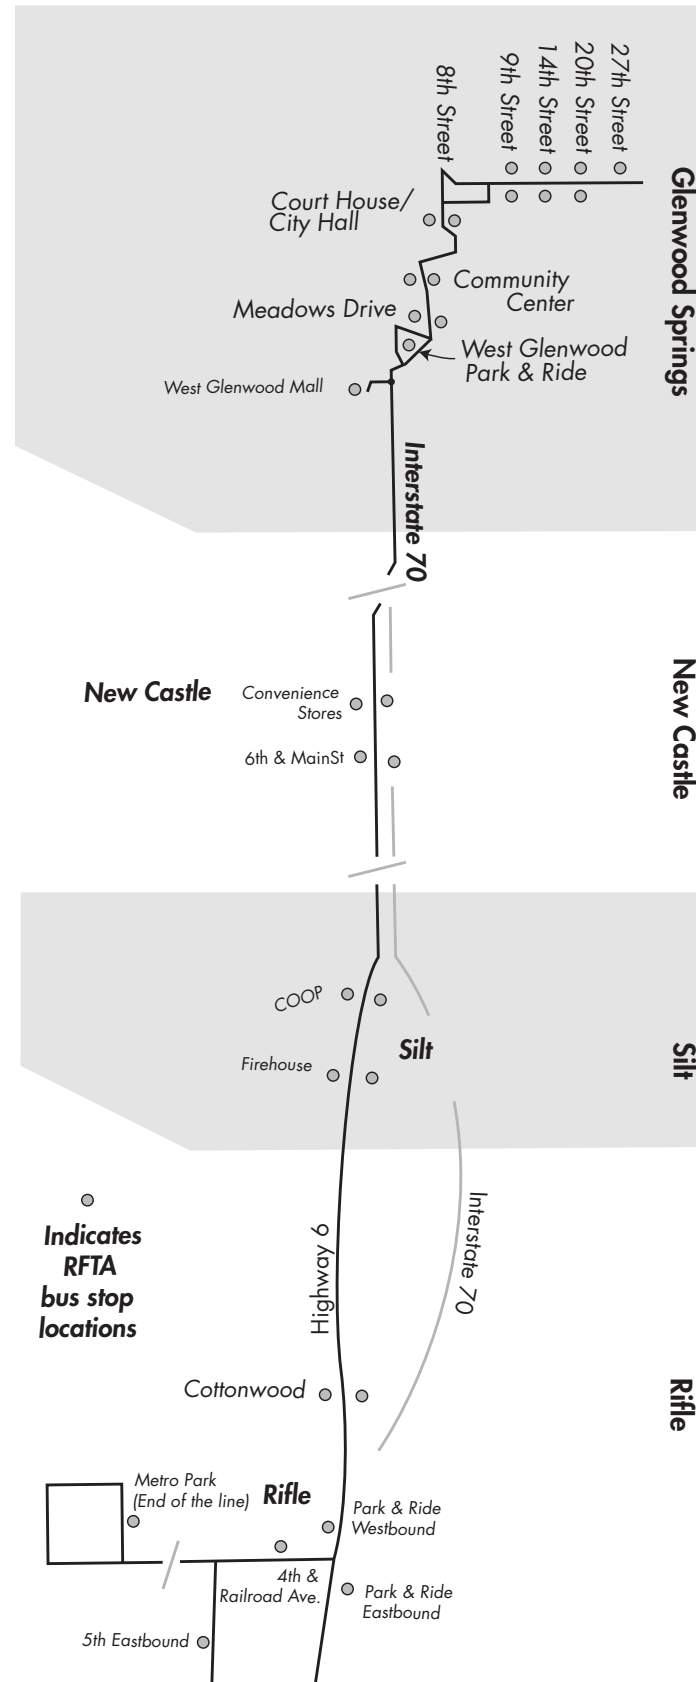

GRAND HOGBACK COMMUTER FARE BUSES

SUMMER SEASON

EFFECTIVE JUNE 8, 2019 THROUGH SEPTEMBER 1, 2019

All services are 7 days per week except where noted.

**Eastbound:
Rifle/Silt/New Castle → Glenwood**

	Metro Park Rifle	Park & Ride (2nd & RR) Rifle (Temporary P&R)	Firehouse - Silt	6th West and Main New Castle	West Glenwood Park and Ride	27th Street Station South Glenwood
AM	5:20	5:25	5:35	5:45	6:00 C	6:23 C
	6:20	6:25	6:35	6:45	7:00 C	7:23 C
	6:45	6:50	7:00	7:10	7:25 T	7:38 T
	9:15	9:20	9:30	9:40	9:55 T	10:08 T
	--	--	--	12:45	1:00 T	1:13 T
	4:05	4:10	4:20	4:30	4:45 T	4:58 T
	5:05	5:10	5:20	5:30	5:45 T	5:58 T
	6:15	6:20	6:30	6:40	6:55 T	7:08 T
	7:15	7:20	7:30	7:40	7:55 T	8:08 T
	8:15	8:20	8:30	8:40	8:55 T	9:08 T

**Westbound:
Glenwood → New Castle/Silt/Rifle**

	27th Street Station South Glenwood	West Glenwood Park and Ride	New Castle Park & Ride	Coop-Post Office - Silt	Park & Ride (2nd & RR) Rifle (Temporary P&R)	Metro Park Rifle
AM	5:45	5:57	6:09	6:18	6:30	6:34
	8:05	8:17	8:29	8:38	8:50	8:54
	12:05	12:17	12:29	--	--	--
	3:05	3:17	3:29	3:38	3:50	3:54
	4:05	4:17	4:29	4:38	4:50	4:54
	5:15	5:27	5:39	5:48	6:00	6:04
	6:15	6:27	6:39	6:48	7:00	7:04
	7:15	7:27	7:39	7:48	8:00	8:04

Notes:
T = Requires transfer for destinations beyond Glenwood Springs
C = Bus continues to destinations beyond Glenwood Springs

RIFLE/GRAND HOGBACK FARE ZONES

LIVE BUS INFORMATION
www.MYRFTA.com

RFTA LOST & FOUND
(970) 384-4888

ROARING FORK VALLEY FARE ZONES

Indicates RFTA Bus Stop Locations

Indicates Park & Ride Locations