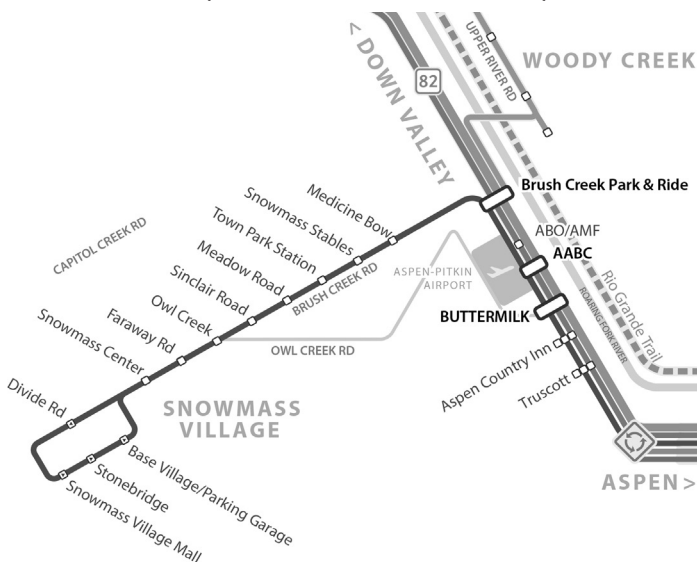

SNOWMASS VILLAGE TO/FROM ASPEN

FREE SERVICE FROM THE BRUSH CREEK PARK AND RIDE

SUMMER SEASON

EFFECTIVE JUNE 8, 2019 THROUGH SEPTEMBER 1, 2019

LET'S GO to Aspen and Snowmass! FREE SERVICE from the BRUSH CREEK PARK & RIDE to Aspen, Snowmass Village and Woody Creek. Fares are required for any destinations down valley beyond the Brush Creek Park & Ride. The Park & Ride is located at the intersection of Brush Creek Road and Highway 82 and provides free parking and public transportation into both towns.

ROARING FORK VALLEY & GRAND HOGBACK FARES

FARE ZONE	Rifle	Silt	New Castle	Glenwood Springs	Carbondale	El Jebel/Willits	Basalt	Aspen Village	Brush Creek Park & Ride	Snowmass Village	Aspen
Rifle	1.00	3.00	4.00	5.00	6.00	7.00	8.00	9.00	10.00	10.00	10.00
Silt	3.00	1.00	3.00	4.00	5.00	6.00	7.00	8.00	9.00	9.00	9.00
New Castle	4.00	3.00	1.00	3.00	4.00	5.00	6.00	7.00	8.00	8.00	8.00
Glenwood Springs	5.00	4.00	3.00	1.00	3.00	4.00	5.00	6.00	7.00	7.00	7.00
Carbondale	6.00	5.00	4.00	3.00	1.00	3.00	4.00	5.00	6.00	6.00	6.00
El Jebel/Willits	7.00	6.00	5.00	4.00	3.00	1.00	1.00	4.00	5.00	5.00	5.00
Basalt	8.00	7.00	6.00	5.00	4.00	1.00	1.00	3.00	4.00	4.00	4.00
Aspen Village	9.00	8.00	7.00	6.00	5.00	4.00	3.00	1.00	2.00	2.00	2.00
Woody Creek	10.00	9.00	8.00	7.00	6.00	5.00	4.00	2.00	FREE	FREE	FREE
Brush Creek P&R	10.00	9.00	8.00	7.00	6.00	5.00	4.00	2.00	FREE	FREE	FREE
Snowmass Village	10.00	9.00	8.00	7.00	6.00	5.00	4.00	2.00	FREE	FREE	FREE
Aspen	10.00	9.00	8.00	7.00	6.00	5.00	4.00	2.00	FREE	FREE	FREE

ASPEN TO SNOWMASS VILLAGE

ASPEN → BRUSH CREEK PARK & RIDE & SNOWMASS VILLAGE

Daily, from 6:30 am - 9:00 pm there is CONTINUOUS 15 MINUTE SERVICE FROM THE BRUSH CREEK PARK & RIDE TO SNOWMASS VILLAGE. Daily from 9:00 pm - 2:30 am there is 30 minute service. Catch any Down Valley Local Bus from Aspen for a bus to bus transfer to Snowmass Village at the Brush Creek Park & Ride.