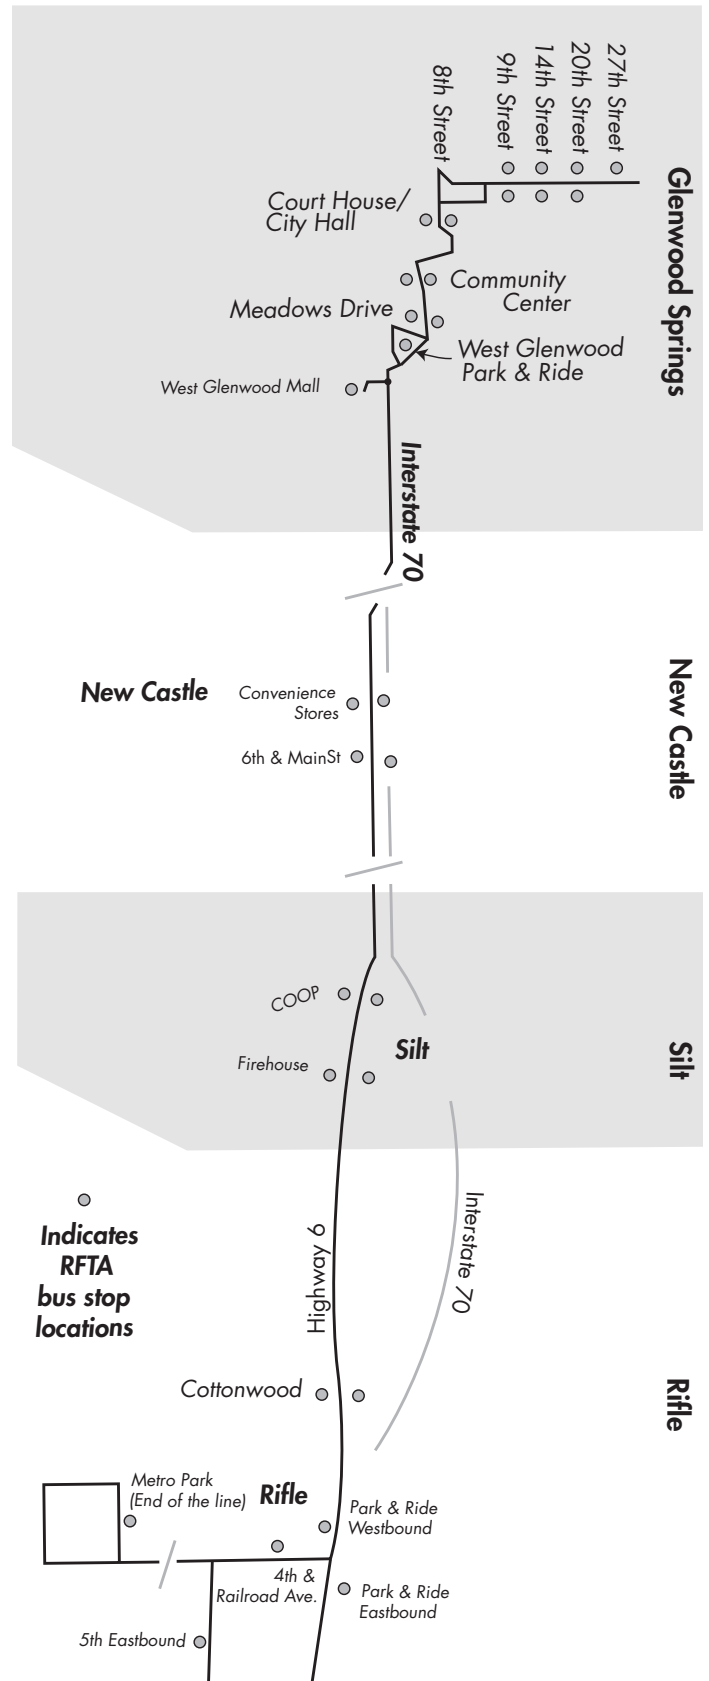

GRAND HOGBACK COMMUTER FARE BUSES

SUMMER SEASON

EFFECTIVE JUNE 8, 2019 THROUGH SEPTEMBER 1, 2019

All services are 7 days per week except where noted.

Eastbound:
Rifle/Silt/New Castle ➔ Glenwood

	Metro Park Rifle	Park & Ride (2nd & RR) Rifle (Temporary P&R)	Firehouse - Silt	6th West and Main New Castle	West Glenwood Park and Ride	27th Street Station South Glenwood
AM	5:20	5:25	5:35	5:45	6:00 C	6:23 C
	6:20	6:25	6:35	6:45	7:00 C	7:23 C
	6:45	6:50	7:00	7:10	7:25 T	7:38 T
	9:15	9:20	9:30	9:40	9:55 T	10:08 T
	--	--	--	12:45	1:00 T	1:13 T
	4:05	4:10	4:20	4:30	4:45 T	4:58 T
	5:05	5:10	5:20	5:30	5:45 T	5:58 T
	6:15	6:20	6:30	6:40	6:55 T	7:08 T
	7:15	7:20	7:30	7:40	7:55 T	8:08 T
	8:15	8:20	8:30	8:40	8:55 T	9:08 T

Westbound:
Glenwood ➔ New Castle/Silt/Rifle

	27th Street Station South Glenwood	West Glenwood Park and Ride	New Castle Park & Ride	Coop-Post Office - Silt	Park & Ride (2nd & RR) Rifle (Temporary P&R)	Metro Park Rifle
AM	5:45	5:57	6:09	6:18	6:30	6:34
	8:05	8:17	8:29	8:38	8:50	8:54
	12:05	12:17	12:29	--	--	--
	3:05	3:17	3:29	3:38	3:50	3:54
	4:05	4:17	4:29	4:38	4:50	4:54
	5:15	5:27	5:39	5:48	6:00	6:04
	6:15	6:27	6:39	6:48	7:00	7:04
	7:15	7:27	7:39	7:48	8:00	8:04

Notes:
T = Requires transfer for destinations beyond Glenwood Springs
C = Bus continues to destinations beyond Glenwood Springs

RIFLE/GRAND HOGBACK FARE ZONES

LIVE BUS INFORMATION

www.MYRFTA.com

RFTA LOST & FOUND