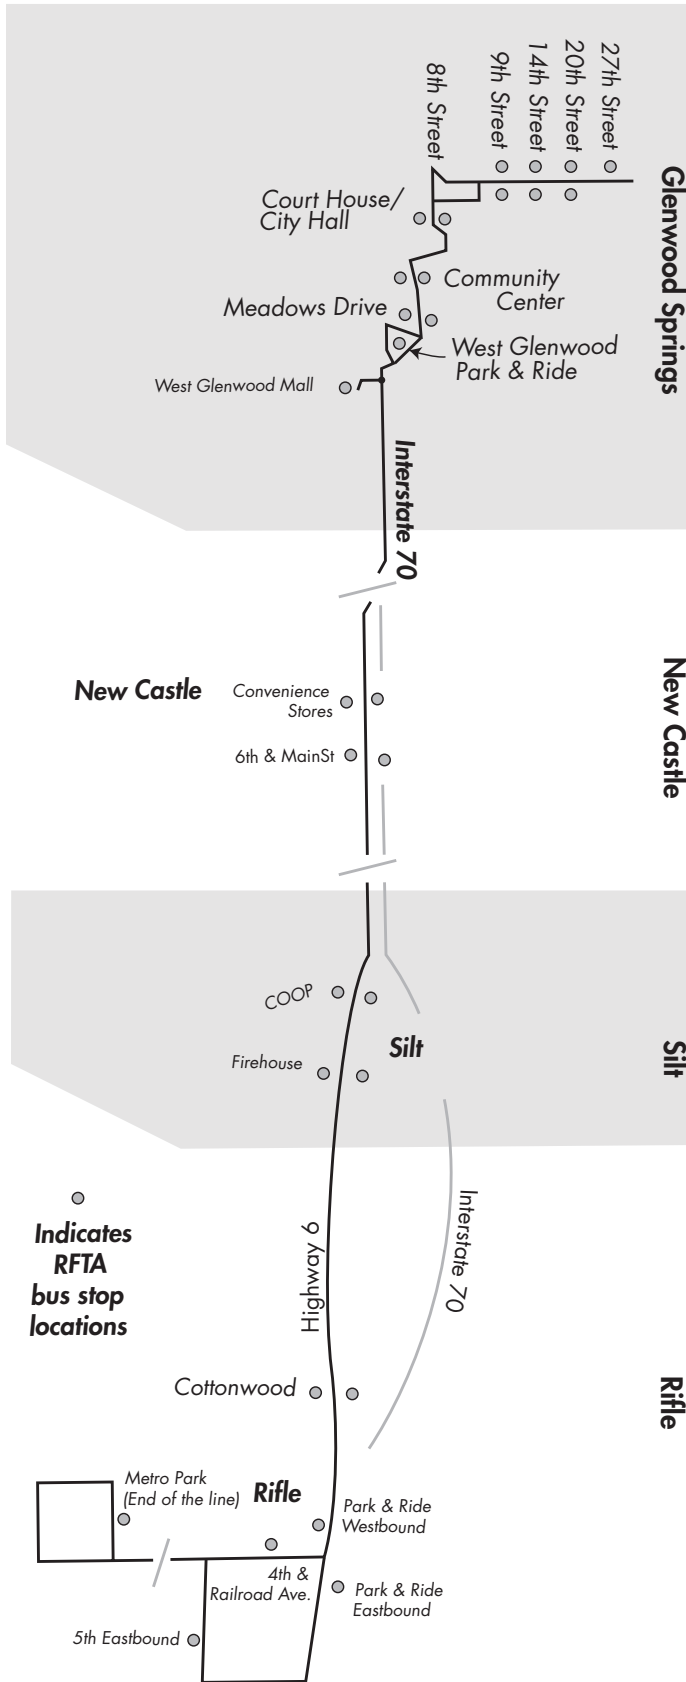

ROARING FORK VALLEY LOCAL FARE ZONES & BUS STOPS

RIFLE/GRAND HOGBACK FARE ZONES & BUS STOPS

LIVE BUS INFORMATION
 Want to know where your bus is? Go to www.myrfta.com to get live bus times and find your bus live on the map.
www.MYRFTA.com

GRAND HOGBACK FARE BUSES

All services are 7 days per week except where noted.

Eastbound: Rifle/Silt/New Castle → Glenwood

Metro Park Rifle	Park & Ride (1st & RR) Rifle	Firehouse - Silt	6th West and Main New Castle	West Glenwood Park and Ride	27th Street South Glenwood Station
5:20*	5:25*	5:35*	5:45*	6:00C*	6:23C*
6:20*	6:25*	6:35*	6:45*	7:00C*	7:23C*
6:45	6:50	7:00	7:10	7:25T	7:38T
9:15	9:20	9:30	9:40	9:55T	10:08T
4:05	4:10	4:20	12:45	1:00	1:13T
5:05*	5:10*	5:20*	4:30	4:45T	4:58T
6:15	6:20	6:30	5:30*	5:45T*	5:58T*
7:15*	7:20*	7:30*	6:40	6:55T	7:08T
8:15	8:20	8:30	7:40*	7:55T*	8:08T*

Westbound: Glenwood → New Castle/Silt/Rifle

27th Street South Glenwood Station	West Glenwood Park and Ride	Convenience Store New Castle	Coop-Post Office - Silt	Park & Ride (1st & RR) Rifle	Metro Park Rifle
5:45	5:57	6:09	6:18	6:30	6:34
8:05	8:17	8:29	8:38	8:50	8:54
12:05	12:17	12:29	3:38	3:50	3:54
3:05	3:17	3:29	4:38*	4:50*	4:54*
4:05*	4:17*	4:29*	5:48	6:00	6:04
5:15	5:27	5:39	6:48*	7:00*	7:04*
6:15*	6:27*	6:39*	7:48	8:00	8:04

NOTES:
 T = Requires transfer for destinations beyond Glenwood Springs
 C = Bus continues to destinations beyond Glenwood Springs
 * = No service provided on Saturday or Sunday

CARBONDALE CIRCULATOR

This FREE service runs DAILY every 15 minutes from 5:02am to 8:41pm