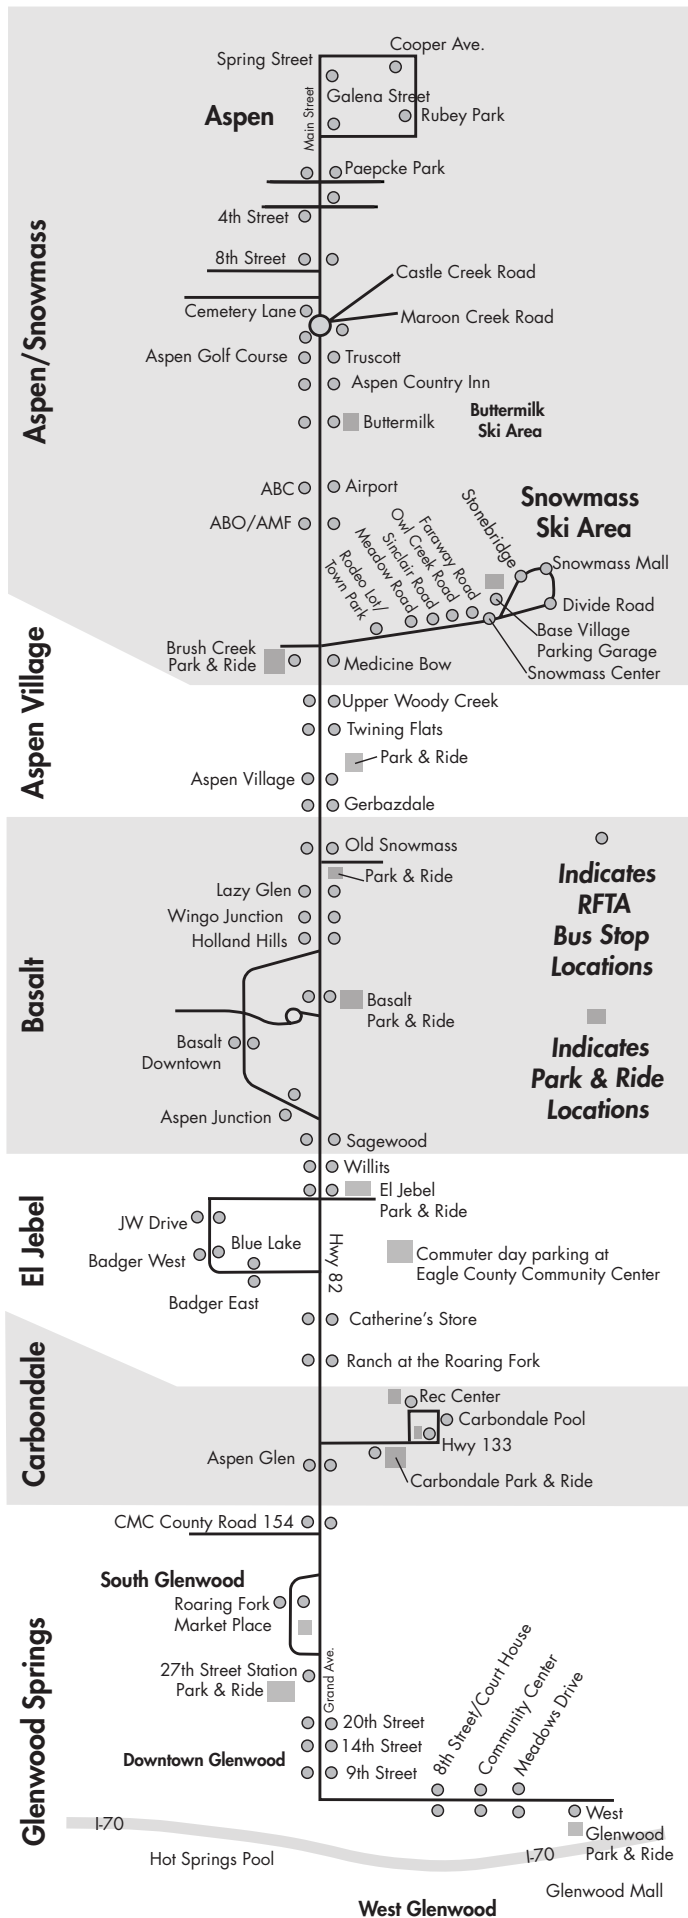

ROARING FORK VALLEY LOCAL FARE ZONES & BUS STOPS

RIFLE/GRAND HOGBACK FARE ZONES & BUS STOPS

LIVE BUS INFORMATION
 Want to know where your bus is? Go to www.myrfta.com to get live bus times and find your bus live on the map.
www.MYRFTA.com

GRAND HOGBACK FARE BUSES

All services are 7 days per week except where noted.

Eastbound: Rifle/Silt/New Castle → Glenwood

Metro Park Rifle	Park & Ride (1st & RR) Rifle	Firehouse - Silt	6th West and Main New Castle	West Glenwood Park and Ride	27th Street South Glenwood Station
5:20*	5:25*	5:35*	5:45*	6:00C*	6:23C*
6:20*	6:25*	6:35*	6:45*	7:00C*	7:23C*
6:45	6:50	7:00	7:10	7:25T	7:38T
9:15	9:20	9:30	9:40	9:55T	10:08T
4:05	4:10	4:20	12:45	1:00	1:13T
5:05*	5:10*	5:20*	4:30	4:45T	4:58T
6:15	6:20	6:30	5:30*	5:45T*	5:58T*
7:15*	7:20*	7:30*	6:40	6:55T	7:08T
8:15	8:20	8:30	7:40*	7:55T*	8:08T*

Westbound: Glenwood → New Castle/Silt/Rifle

27th Street South Glenwood Station	West Glenwood Park and Ride	Convenience Store New Castle	Coop-Post Office - Silt	Park & Ride (1st & RR) Rifle	Metro Park Rifle
5:45	5:57	6:09	6:18	6:30	6:34
8:05	8:17	8:29	8:38	8:50	8:54
12:05	12:17	12:29	3:38	3:50	3:54
3:05	3:17	3:29	4:38*	4:50*	4:54*
4:05*	4:17*	4:29*	5:48	6:00	6:04
5:15	5:27	5:39	6:48*	7:00*	7:04*
6:15*	6:27*	6:39*	7:48	8:00	8:04

NOTES:
 T = Requires transfer for destinations beyond Glenwood Springs
 C = Bus continues to destinations beyond Glenwood Springs
 * = No service provided on Saturday or Sunday

CARBONDALE CIRCULATOR

This FREE service runs DAILY every 15 minutes from 5:02am to 8:41pm