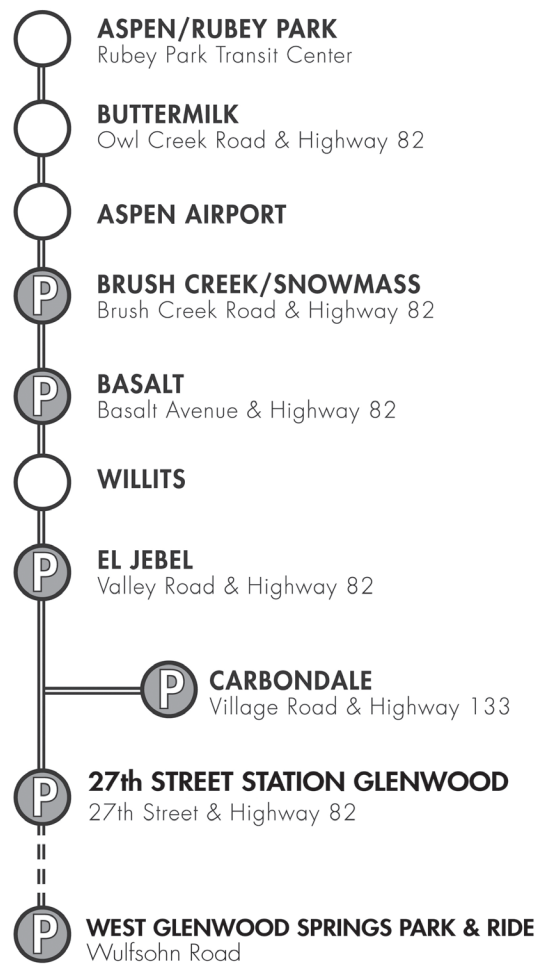

* = No Connection to Snowmass Village

VELOCIRFTA

The nation's first rural bus rapid transit system!

This service gives our community urban convenience in our beautiful rural area. Travel between Aspen and Glenwood Springs in about one hour - that's the same as a car! During our peak commuter times the bus comes every 12 minutes or less. This will get you up and on your way in no time.

Real Time Information - Our bus tracking technology enables you to track your bus before it reaches your station. VelociRFTA stations all have next bus signs that let you know exactly how many minutes away your bus is. Visit www.MYRFTA.com to view the location of your bus on a map and track it's progress as well as get projected arrival times.

Discount Tickets & WiFi - Ticket Vending Machines are located at many of our VelociRFTA stations. These tickets are a convenient way for you to get great discounts on your ride. You will save at least 26% over using cash. Our VelociRFTA BRT stations and all buses have free Wi-Fi to make your commute time more enjoyable. Be sure to accept the WiFi terms of service in a web browser to assure a smooth connection.

CARBONDALE CIRCULATOR

Ride for **FREE** to/from the Carbondale Park & Ride and any **LOCAL Carbondale** stop to catch your Valley and BRT buses! From 5:02am to 8:41pm LOCAL VALLEY buses will not enter downtown Carbondale. The only way to get to downtown is the Carbondale Circulator. When the Circulator is not running local buses will continue into downtown Carbondale.

This service runs **DAILY** every 15 minutes from 5:02am to 8:41pm.

Pool	Rec Ctr	Main/133	P&R
:02	:02	:04	:11
:17	:17	:19	:26
:32	:32	:34	:41
:47	:47	:49	:56

WHERE'S MY BUS?

Find it at www.myrfta.com

Live GPS Times

TRANSIT

Get upcoming real-time departures for nearby RFTA buses with the Transit App on your Smartphone.

WWW.TRANSITAPP.COM

TICKET VENDING MACHINE LOCATIONS

- 27th Street South Glenwood Station
- Carbondale Park & Ride
- El Jebel Park & Ride Up and Down Valley
- Willits Station Upvalley
- Basalt Park & Ride Up and Down Valley
- ABC/Airport Station Downvalley
- Buttermilk Station Downvalley
- Rubey Park Transit Center

Using Stored Value Cards sold at Ticket Vending Machines saves you 26% over paying cash fare!