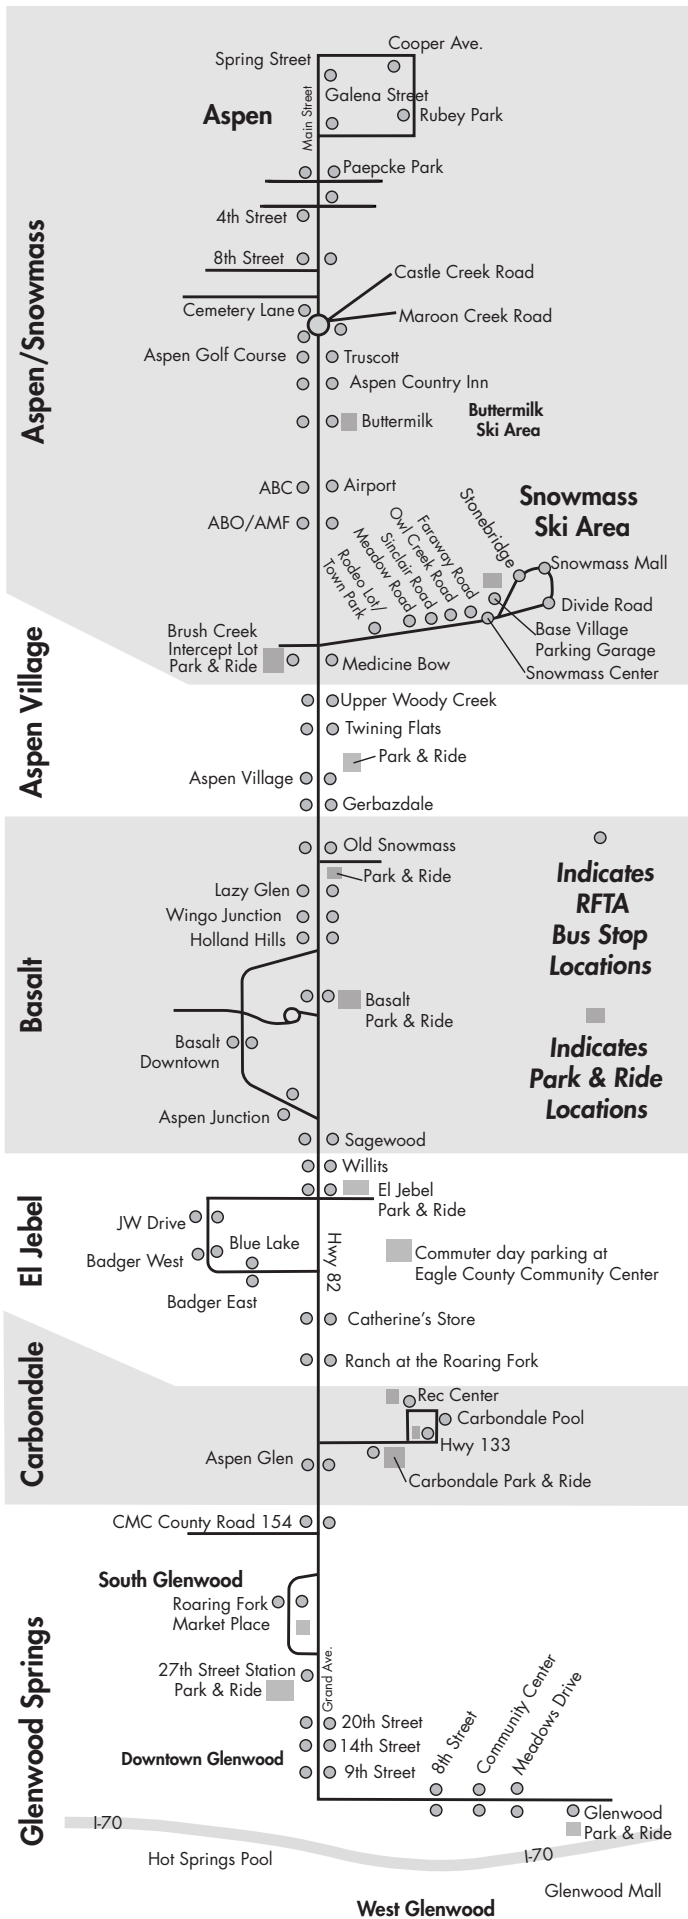

ROARING FORK VALLEY FARE ZONES

FREE BUS SERVICE BETWEEN ASPEN & SNOWMASS VILLAGE

	To Snowmass Village				To Aspen			
	Aspen to Snowmass	Airport to Snowmass	Brush Creek & 82 to Snowmass	Snowmass Village Mall	Snowmass Village to Aspen	Brush Creek & Hwy 82 to Aspen	Airport to Aspen	Aspen
AM	---	---	6:00	6:15	6:15	6:30	6:32	6:45
	6:15	6:23	6:30	6:45	6:30	6:45	---	---
	---	---	6:45	7:00	6:45	7:00	7:02	7:15
	6:45	6:53	7:00	7:15	7:00	7:15	---	---
	---	---	7:15	7:30	7:15	7:30	7:32	7:45
	7:15	7:23	7:30	7:45	7:30	7:45	---	---
	---	---	7:45	8:00	7:45	8:00	8:02	8:15
	7:45	7:53	8:00	8:15	8:00	8:15	8:17	8:30
	8:00	8:08	8:15	8:30	8:15	8:30	8:32	8:45
	8:15	8:23	8:30	8:45	8:30	8:45	8:47	9:00
	8:30	8:38	8:45	9:00	8:45	9:00	9:02	9:15
	8:45	8:53	9:00	9:15	9:00	9:15	9:17	9:30
	9:00	9:08	9:15	9:30	9:15	9:30	9:32	9:45
	9:15	9:23	9:30	9:45	9:30	9:45	9:47	10:00
	9:30	9:38	9:45	10:00	9:45	10:00	10:02	10:15
	9:45	9:53	10:00	10:15	10:00	10:15	10:17	10:30
	10:00	10:08	10:15	10:30	10:15	10:30	10:32	10:45
	10:15	10:23	10:30	10:45	10:30	10:45	10:47	11:00
	10:30	10:38	10:45	11:00	10:45	11:00	11:02	11:15
	10:45	10:53	11:00	11:15	11:00	11:15	11:17	11:30
	11:00	11:08	11:15	11:30	11:15	11:30	11:32	11:45
	11:15	11:23	11:30	11:45	11:30	11:45	11:47	12:00
	11:30	11:38	11:45	12:00	11:45	12:00	12:02	12:15
	11:45	11:53	12:00	12:15	12:00	12:15	12:17	12:30
PM	12:00	12:08	12:15	12:30	12:15	12:30	12:32	12:45
	12:15	12:23	12:30	12:45	12:30	12:45	12:47	1:00
	12:30	12:38	12:45	1:00	12:45	1:00	1:02	1:15
	12:45	12:53	1:00	1:15	1:00	1:15	1:17	1:30
	1:00	1:08	1:15	1:30	1:15	1:30	1:32	1:45
	1:15	1:23	1:30	1:45	1:30	1:45	1:47	2:00
	1:30	1:38	1:45	2:00	1:45	2:00	2:02	2:15
	1:45	1:53	2:00	2:15	2:00	2:15	2:17	2:30
	2:00	2:08	2:15	2:30	2:15	2:30	2:32	2:45
	2:15	2:23	2:30	2:45	2:30	2:45	2:47	3:00
	2:30	2:38	2:45	3:00	2:45	3:00	3:02	3:15
	2:45	2:53	3:00	3:15	3:00	3:15	3:17	3:30
	3:00	3:08	3:15	3:30	3:15	3:30	3:32	3:45
	3:15	3:23	3:30	3:45	3:30	3:45	3:47	4:00
	3:30	3:38	3:45	4:00	3:45	4:00	4:02	4:15
	3:45	3:53	4:00	4:15	4:00	4:15	4:17	4:30
	4:00	4:08	4:15	4:30	4:15	4:30	4:32	4:45
	4:15	4:23	4:30	4:45	4:30	4:45	4:47	5:00
	4:30	4:38	4:45	5:00	4:45	5:00	5:02	5:15
	4:45	4:53	5:00	5:15	5:00	5:15	5:17	5:30
	5:00	5:08	5:15	5:30	5:15	5:30	5:32	5:45
	5:15	5:23	5:30	5:45	5:30	5:45	5:47	6:00
	5:30	5:38	5:45	6:00	5:45	6:00	6:02	6:15
	5:45	5:53	6:00	6:15	6:00	6:15	6:17	6:30
	6:00	6:08	6:15	6:30	6:15	6:30	6:32	6:45
	6:15	6:23	6:30	6:45	6:30	6:45	6:47	7:00
	6:30	6:38	6:45	7:00	6:45	7:00	7:02	7:15
	6:45	6:53	7:00	7:15	7:00	7:15	7:17	7:30
	7:00	7:08	7:15	7:30	7:15	7:30	7:32	7:45
	7:15	7:23	7:30	7:45	7:30	7:45	7:47	8:00
	7:30	7:38	7:45	8:00	7:45	8:00	8:02	8:15
	7:45	7:53	8:00	8:15	8:00	8:15	8:17	8:30
	8:00	8:08	8:15	8:30	8:15	8:30	8:32	8:45
	8:15	8:23	8:30	8:45	9:15	9:30	9:32	9:45
	9:15	9:23	9:30	9:45	10:15	10:30	10:32	10:45
	10:15	10:23	10:30	10:45	11:15	11:30	11:32	11:45
AM	11:15	11:23	11:30	11:45	12:15	12:30	12:32	12:45
	12:15	12:23	12:30	12:45	1:15	1:30	1:32	1:45
	1:15	1:23	1:30	1:45				
	2:15	2:23	2:30	2:45				