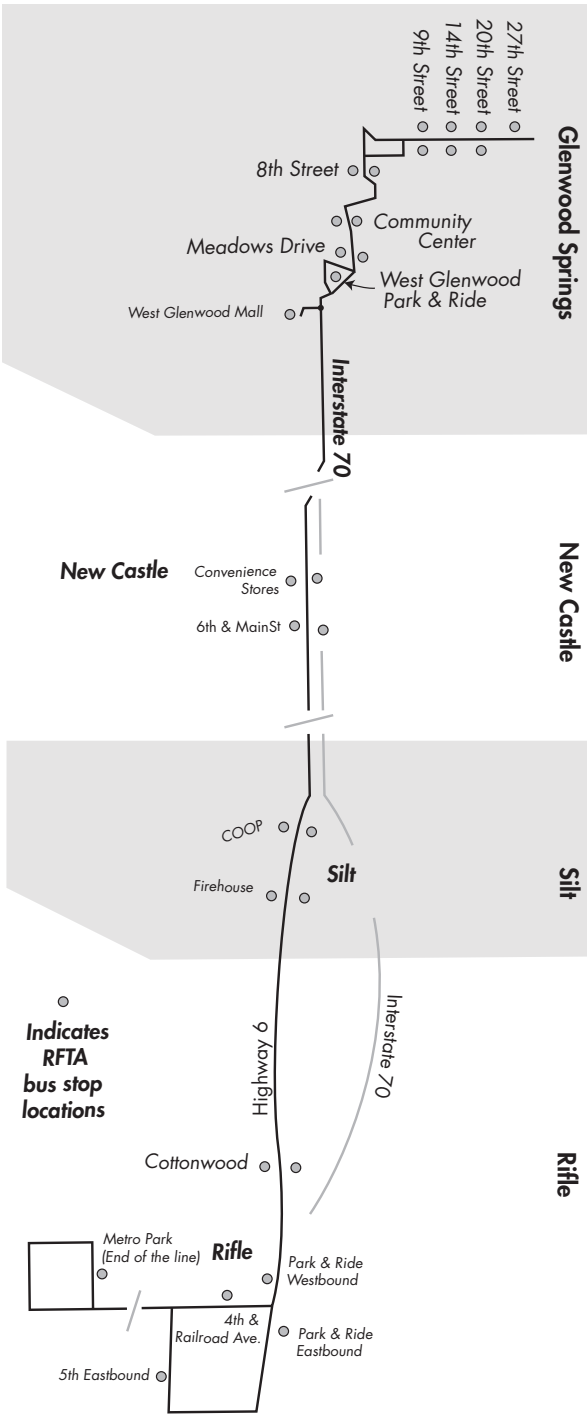

RIFLE/GRAND HOGBACK

FOR INFORMATION CALL (970) 925-8484
WWW.RFTA.COM

PREGUNTAS: Para información de horarios o preguntas en Español favor de llamar al (970) 384-4871.

DISABLED

RFTA provides paratransit services for persons with disabilities. For information on ADA Complementary Paratransit services in Aspen, Carbondale and Glenwood Springs call (970)384-4855 Monday through Friday 8:00am to 5:00pm.

RFTA operates its services without regard to race, color, national origin, age, sex, or disability in accordance with Title VI of the Civil Rights Act of 1964 and the Americans with Disabilities Act (ADA).

For more information on the RFTA Civil Rights Program and the procedures to file a complaint, contact RFTA at either (970) 384-4974 or titlevi@rfta.com.

Schedule information is available in large print and audio tape. TTY (test Telephone) users may call Colorado Relay at 1-800-659-3656.