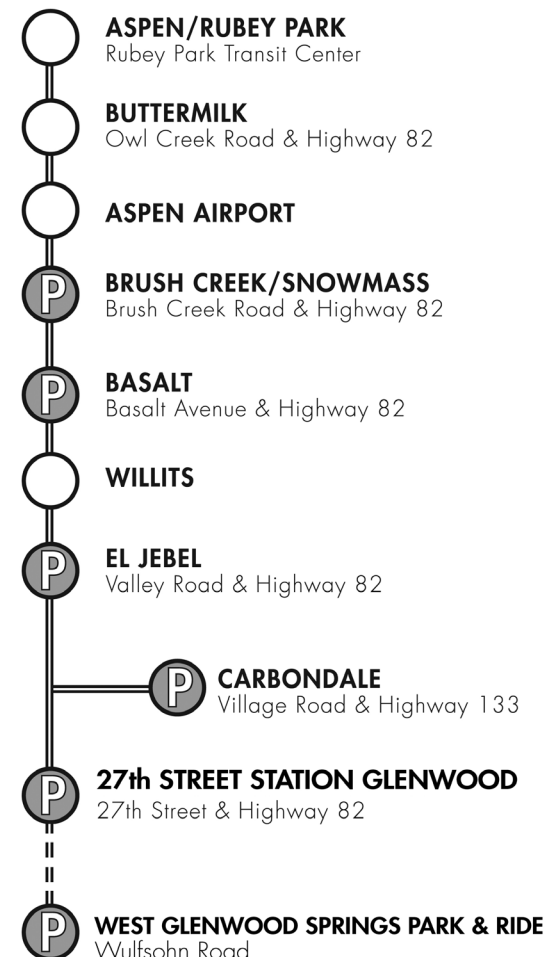

VELOCIRFTA

The nation's first rural bus rapid transit system!

This service gives our community urban convenience in our beautiful rural area. Travel from Aspen to Glenwood Springs in about one hour - that's the same as a car! During our peak commuter times the bus departs every 12 minutes or less. This will get you up and on your way in no time.

Real Time Information - Our bus tracking technology enables you to track your bus before it even reaches your station. VelociRFTA stations all have next bus signs that let you know exactly how many minutes away your bus is. Visit www.MYRFTA.com to view the location of your bus on a map and track it's progress as well as get projected arrival times.

Discount Tickets & WiFi - Ticket Vending Machines are located at many of our VelociRFTA stations. These tickets are a convenient way for you to get great discounts on your ride. You will save at least 26% over using cash. Our stations and VelociRFTA buses also have free Wi-Fi to make your commute time more enjoyable. Be sure to accept the WiFi terms of service in a web browser to assure a smooth connection.

STAY CONNECTED ON YOUR COMMUTE!
FREE Wireless Internet Connection Available at Rubey Park, all VelociRFTA Stations and VelociRFTA buses.