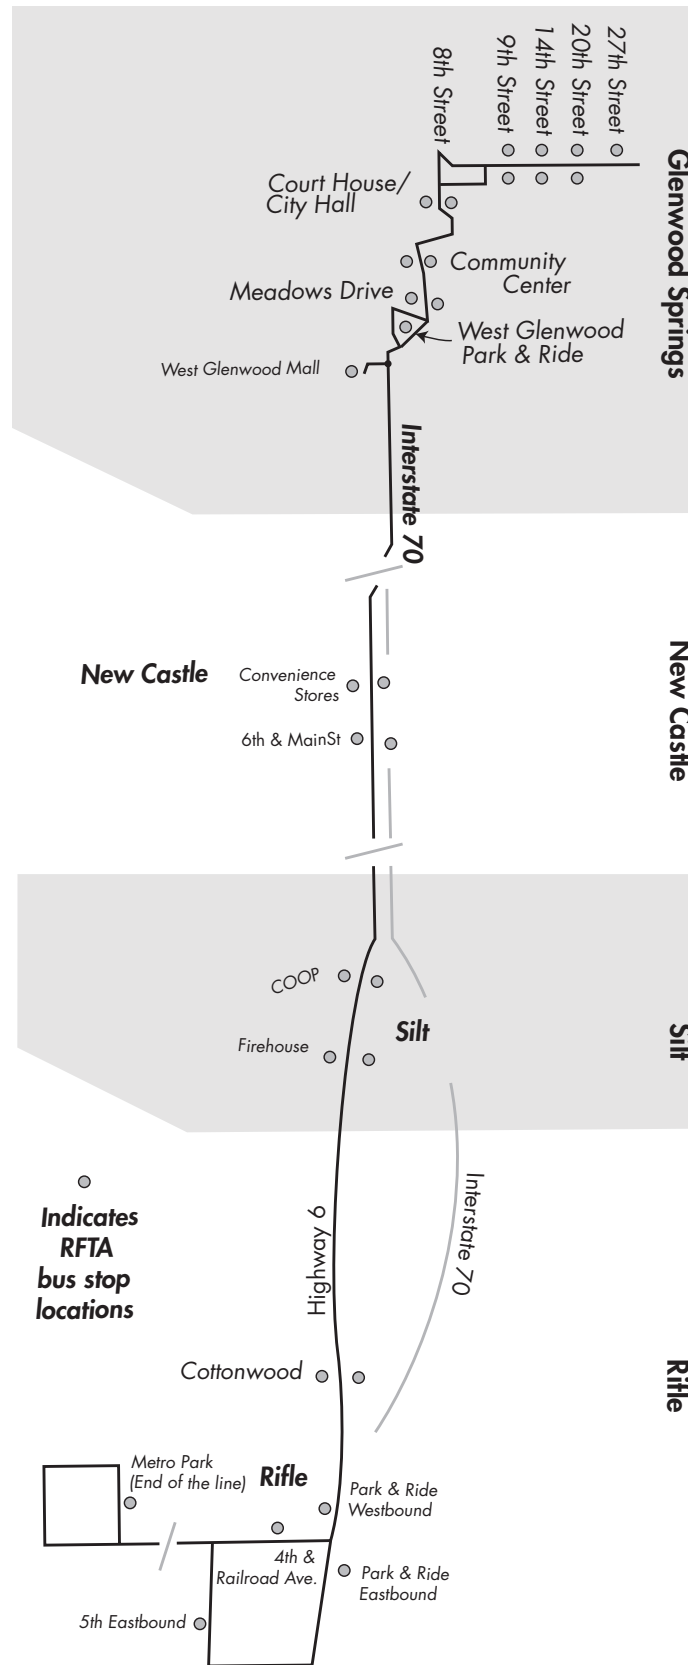

## SUMMER SEASON

EFFECTIVE JUNE 11TH, 2016 THROUGH SEPTEMBER 5TH, 2016

All services are 7 days per week except where noted.

Eastbound:  
**Rifle/Silt/New Castle → Glenwood**

	Metro Park Rifle	Park & Ride (1st & RR)	Firehouse - Silt	6th West and Main New Castle	West Glenwood Park and Ride	27th Street Station South Glenwood
<b>AM</b>	5:20	5:25	5:35	5:45	6:00 C	6:23 C
	6:20	6:25	6:35	6:45	7:00 C	7:23 C
	6:45	6:50	7:00	7:10	7:25 T	7:38 T
	9:15	9:20	9:30	9:40	9:55 T	10:08 T
	--	--	--	<b>12:45</b>	<b>1:00 T</b>	<b>1:13 T</b>
	<b>4:05</b>	<b>4:10</b>	<b>4:20</b>	<b>4:30</b>	<b>4:45 T</b>	<b>4:58 T</b>
	<b>5:05</b>	<b>5:10</b>	<b>5:20</b>	<b>5:30</b>	<b>5:45 T</b>	<b>5:58 T</b>
	<b>6:15</b>	<b>6:20</b>	<b>6:30</b>	<b>6:40</b>	<b>6:55 T</b>	<b>7:08 T</b>
	<b>7:15</b>	<b>7:20</b>	<b>7:30</b>	<b>7:40</b>	<b>7:55 T</b>	<b>8:08 T</b>
	<b>8:15</b>	<b>8:20</b>	<b>8:30</b>	<b>8:40</b>	<b>8:55 T</b>	<b>9:08 T</b>

Westbound:  
**Glenwood → New Castle/Silt/Rifle**

	27th Street Station South Glenwood	West Glenwood Park and Ride	Convenience Store New Castle	Coop-Post Office - Silt	Park & Ride (1st & RR)	Metro Park Rifle
<b>AM</b>	5:45	5:57	6:09	6:18	6:30	6:34
	8:05	8:17	8:29	8:38	8:50	8:54
	<b>12:05</b>	<b>12:17</b>	<b>12:29</b>	--	--	--
	<b>3:05</b>	<b>3:17</b>	<b>3:29</b>	<b>3:38</b>	<b>3:50</b>	<b>3:54</b>
	<b>4:05</b>	<b>4:17</b>	<b>4:29</b>	<b>4:38</b>	<b>4:50</b>	<b>4:54</b>
	<b>5:15</b>	<b>5:27</b>	<b>5:39</b>	<b>5:48</b>	<b>6:00</b>	<b>6:04</b>
	<b>6:15</b>	<b>6:27</b>	<b>6:39</b>	<b>6:48</b>	<b>7:00</b>	<b>7:04</b>
	<b>7:15</b>	<b>7:27</b>	<b>7:39</b>	<b>7:48</b>	<b>8:00</b>	<b>8:04</b>

**Notes:**  
**T** = Requires transfer for destinations beyond Glenwood Springs  
**C** = Bus continues to destinations beyond Glenwood Springs

RFTA Lost & Found 970-384-4888  
 For Information call 970.925-8484

# RIFLE/GRAND HOGBACK FARE ZONES