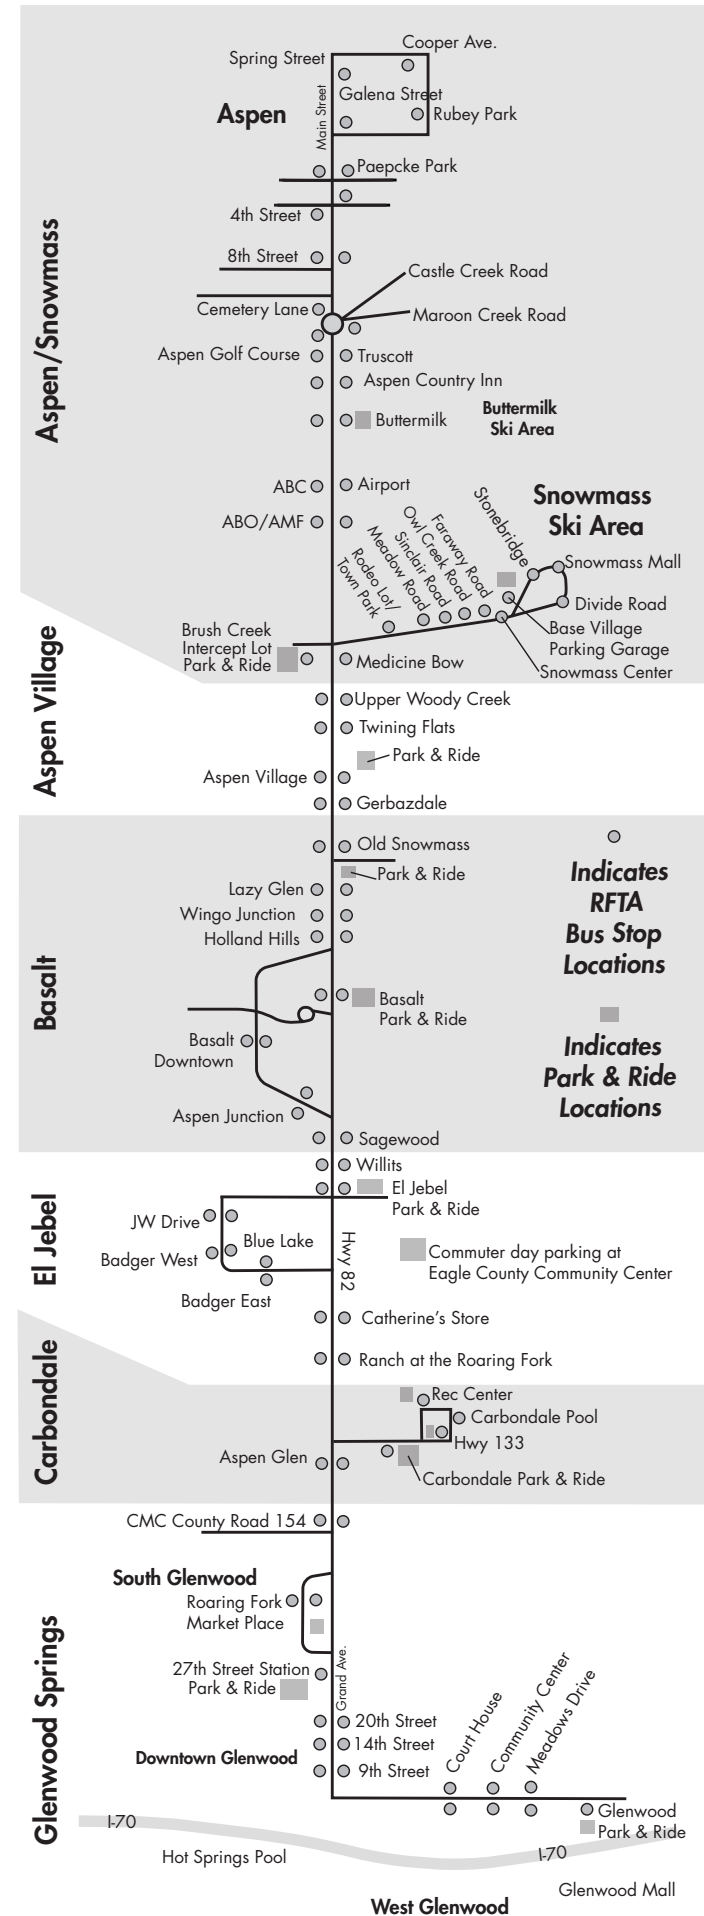

ROARING FORK VALLEY FARE ZONES

Indicates RFTA Bus Stop Locations

Indicates Park & Ride Locations