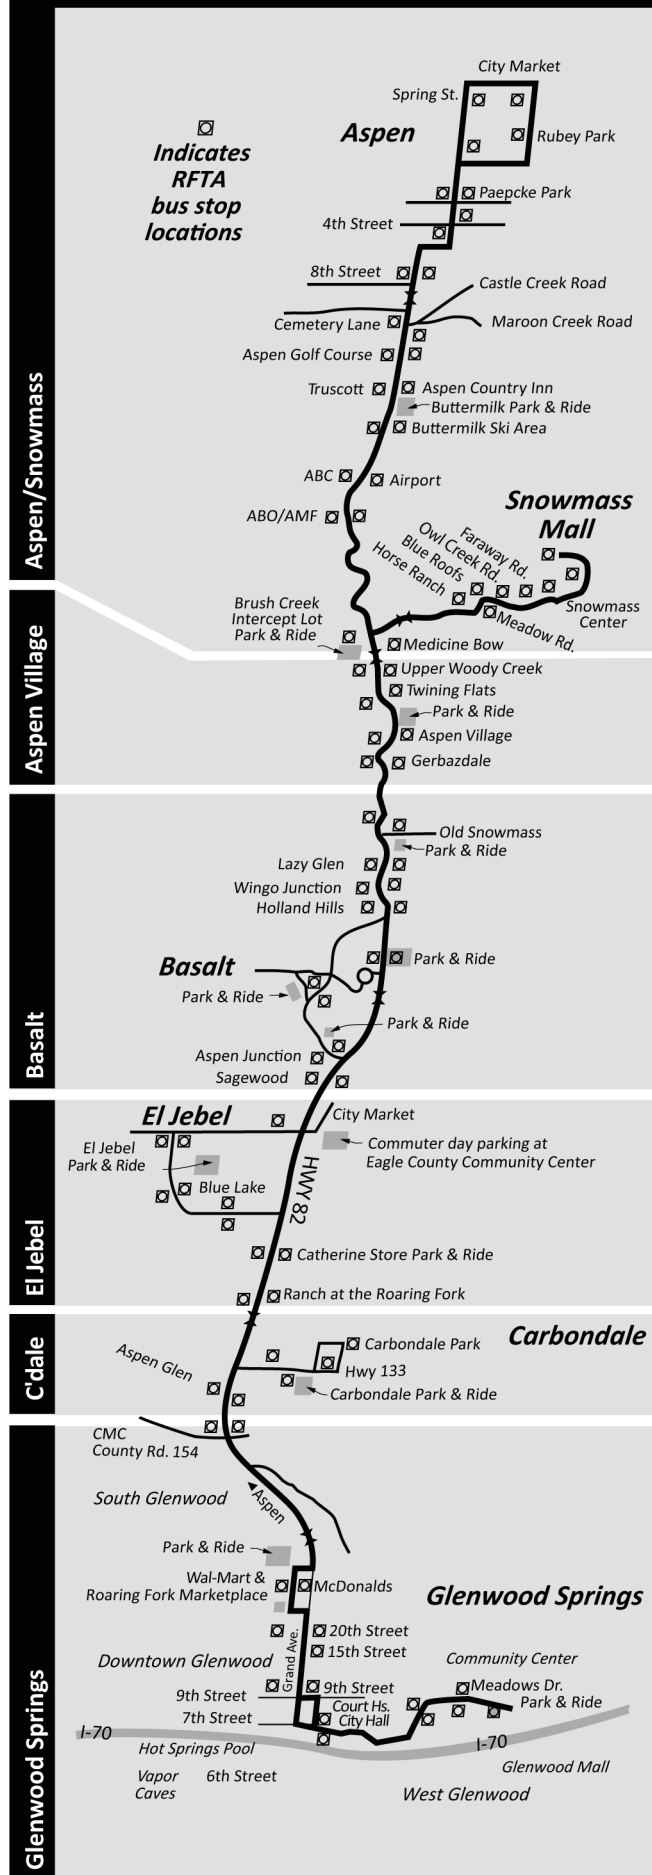

- D = Direct to and from Aspen Zone to indicated Zone
- SA = Saturday only, NO SUNDAY SERVICE
- T = Transfer required for destinations beyond Glenwood
- X = Indicates both local and express services available
- = No Sunday Express

In addition to cash-fare rates, RFTA offers discount punch-passes, monthly passes and seasonal passes. See "Rates & Fares" brochure for details.

Roaring Fork Valley

Fare Zones