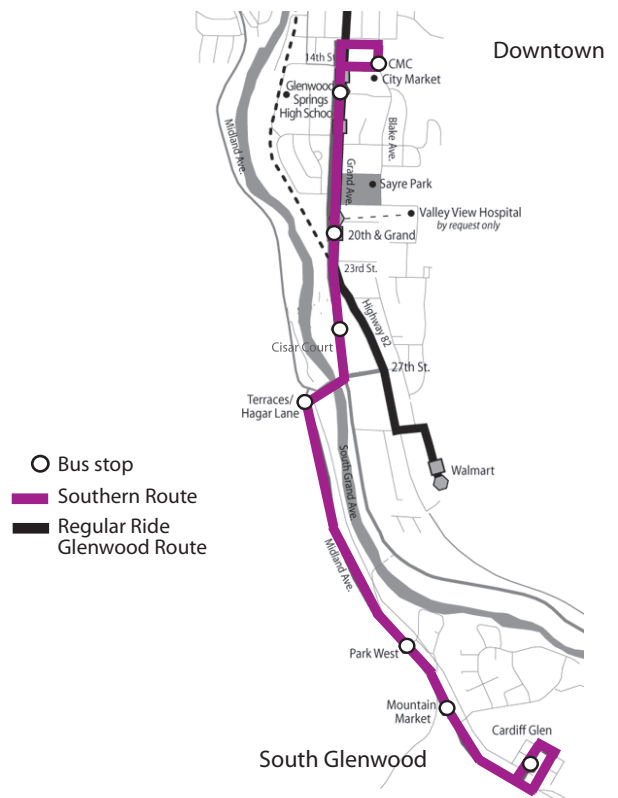

Ride Glenwood also has a South Route that connects with the Main Ride Glenwood Route at City Market and also at 20th Street. The South Route runs Monday through Friday from 5:50 am to 9:42 am, and resumes at 3:00 pm until 6:52 pm.

Additional stops available to the public include Valley View Hospital, Kid's Plex, and Gilstrap Court. To stop at these locations please call 925-8484 to request a pick up or drop off.

NOTES: Hwy 6 & 24 riders can catch a Rifle bound bus at the Mall bus stop.

The South Route connects with the main Ride Glenwood Route, upvalley and downvalley buses at City Market and 20th St.

RIDE FREE! GLENWOOD SPRINGS

SOUTH ROUTE - FALL 2010

SOUTH ROUTE

Our South Glenwood bus route operates Monday through Friday. The south route (in red) will begin at Cardiff Glen and create a loop to City Market and back every half hour. The route begins at 5:50 am and runs until 9:42 am. It resumes at 3:00 pm and continues service until 6:52 pm on weekdays. This route connects with the rest of the Ride Glenwood route (in black) as well as with the upvalley and downvalley buses at City Market and 20th Street.