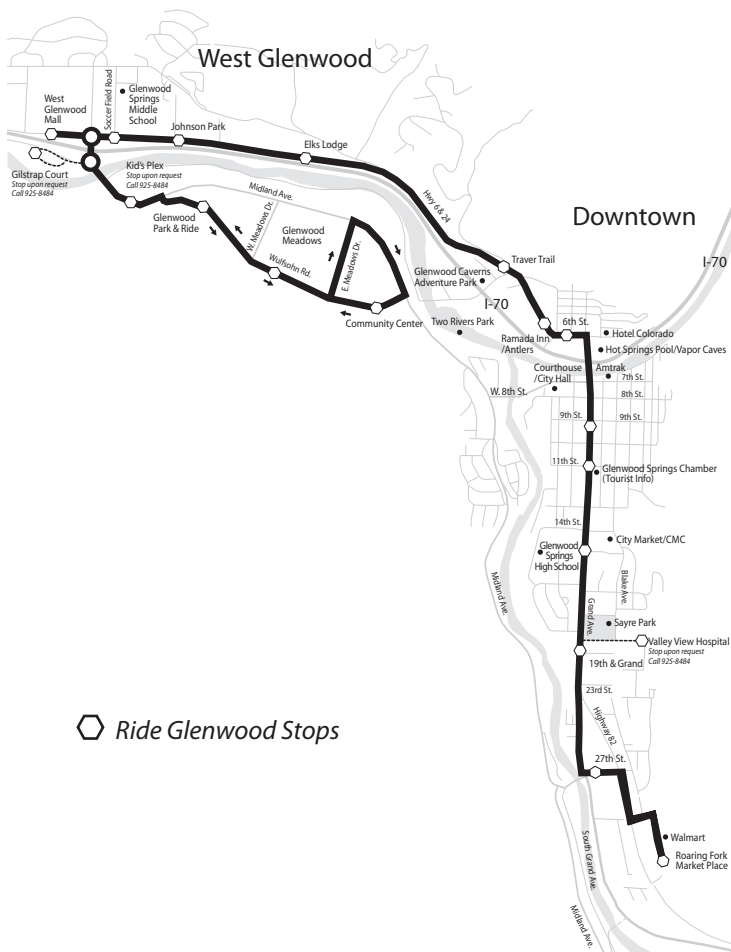

RIDE FREE! GLENWOOD SPRINGS

WINTER 2011-12

Ride Glenwood Stops

DISABLED

Ride Glenwood is FREE. There is no charge to ride.

In accordance with the provisions of the Americans with Disabilities Act of 1990 and Civil Rights Act of 1964, Ride Glenwood does not discriminate on the basis of race, color, national origin, disability, or gender. All buses are equipped for wheelchairs.

Ride Glenwood provides paratransit services for persons with disabilities within Glenwood Springs. For more information call RFTA at 384-4955. Schedule information is available in large print and audio tape. TTY (test Telephone) users may call Colorado Relay at 1-800-659-3656.

Para información de horarios o preguntas en Español favor de llamar al (970) 384-4950.

**For Ride Glenwood Information call 925-8484
or go to www.rideglenwood.com**

Schedules and Times are subject to change