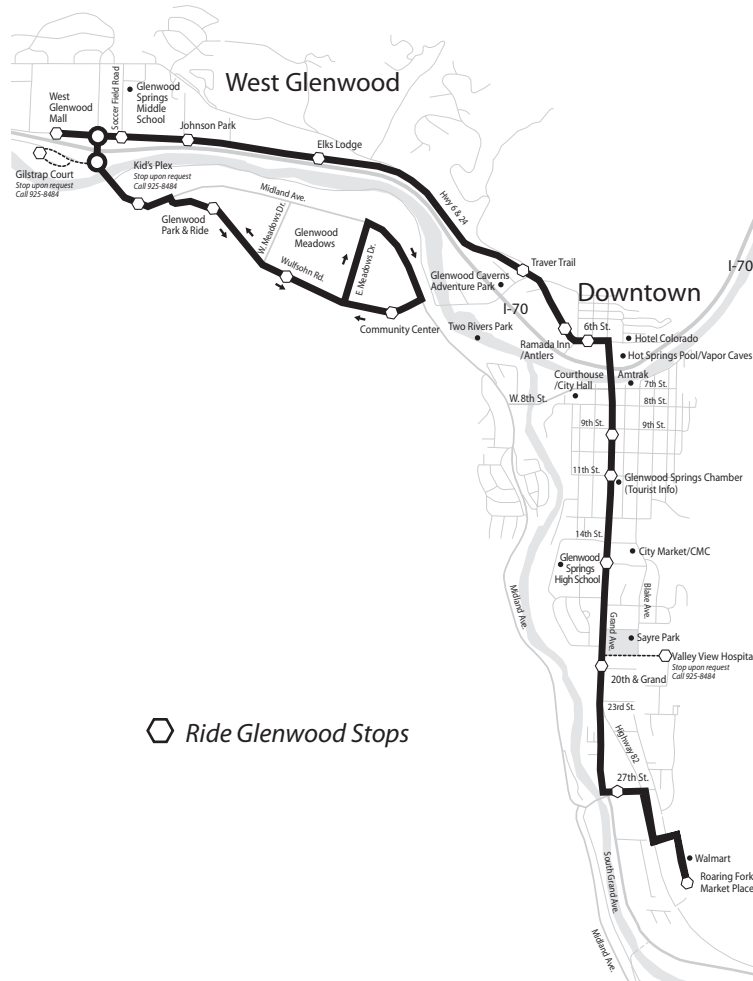

MAIN ROUTE FALL 2010

RIDE FREE! GLENWOOD SPRINGS

MAIN ROUTE - FALL 2010

MAIN ROUTE

SOUTHBOUND

GWS Park & Ride to RFMP

Glenwood Park & Ride	West Glenwood Mall	Johnson Park	Ramada Inn	9th Street	14th Street	20th Street	27th Street	Roaring Fork Market Place
AM								
5:53	5:55	5:57	6:01	6:04	6:05	6:06	6:08	6:14
6:53	6:55	6:57	7:01	7:04	7:05	7:06	7:08	7:14
7:53	7:55	7:57	8:01	8:04	8:05	8:06	8:08	8:14
8:23	8:25	8:27	8:31	8:34	8:35	8:36	8:38	8:44
8:53	8:55	8:57	9:01	9:04	9:05	9:06	9:08	9:14
9:23	9:25	9:27	9:31	9:34	9:35	9:36	9:38	9:44
9:53	9:55	9:57	10:01	10:04	10:05	10:06	10:08	10:14
10:23	10:25	10:27	10:31	10:34	10:35	10:36	10:38	10:44
10:53	10:55	10:57	11:01	11:04	11:05	11:06	11:08	11:14
11:23	11:25	11:27	11:31	11:34	11:35	11:36	11:38	11:44
11:53	11:55	11:57	12:01	12:04	12:05	12:06	12:08	12:14
PM								
12:23	12:25	12:27	12:31	12:34	12:35	12:36	12:38	12:44
12:53	12:55	12:57	1:01	1:04	1:05	1:06	1:08	1:14
1:23	1:25	1:27	1:31	1:34	1:35	1:36	1:38	1:44
1:53	1:55	1:57	2:01	2:04	2:05	2:06	2:08	2:14
2:23	2:25	2:27	2:31	2:34	2:35	2:36	2:38	2:44
2:53	2:55	2:57	3:01	3:04	3:05	3:06	3:08	3:14
3:23	3:25	3:27	3:31	3:34	3:35	3:36	3:38	3:44
3:53	3:55	3:57	4:01	4:04	4:05	4:06	4:08	4:14
4:23	4:25	4:27	4:31	4:34	4:35	4:36	4:38	4:44
4:53	4:55	4:57	5:01	5:04	5:05	5:06	5:08	5:14
5:23	5:25	5:27	5:31	5:34	5:35	5:36	5:38	5:44
5:53	5:55	5:57	6:01	6:04	6:05	6:06	6:08	6:14
6:23	6:25	6:27	6:31	6:34	6:35	6:36	6:38	6:44
6:53	6:55	6:57	7:01	7:04	7:05	7:06	7:08	7:14
7:23	7:25	7:27	7:31	7:34	7:35	7:36	7:38	7:44
7:53	7:55	7:57	8:01	8:04	8:05	8:06	8:08	8:14
8:53	8:55	8:57	9:01	9:04	9:05	9:06	9:08	9:14

Ride Glenwood also has a South Route that connects with the Main Ride Glenwood Route at City Market and also at 20th Street. The South Route runs Monday through Friday from 5:50 am to 9:42 am, and resumes at 3:00 pm until 6:52 pm.