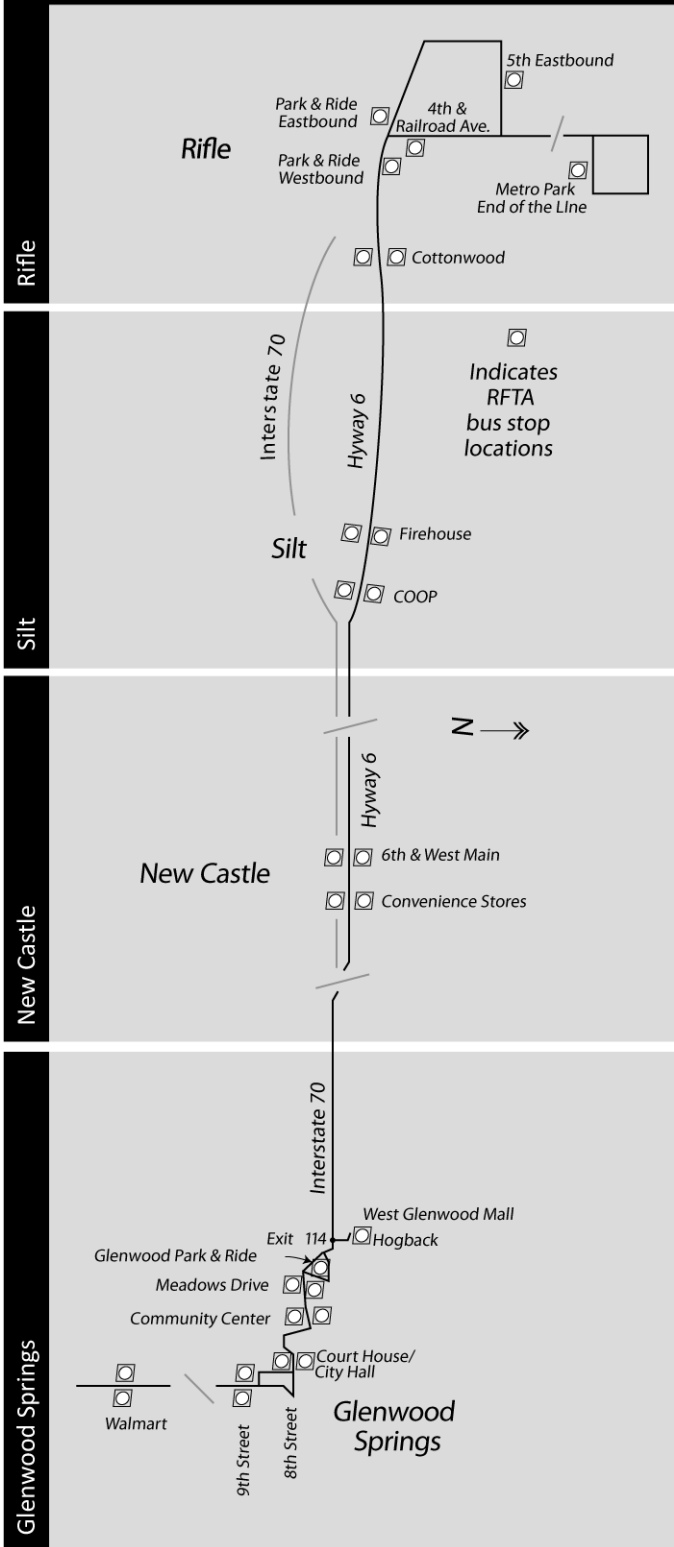

Grand Hogback Fare Buses

Effective November 24, 2011 - April 8, 2012

Roaring Fork Transportation Authority

All services are 7 days per week except where noted.

Eastbound:
Rifle/Silt/New Castle → Glenwood

	Metro Park Rifle	Park & Ride (1st & RR) Rifle	Firehouse - Silt	6th West and Main New Castle	Glenwood Park and Ride	Roaring Fork Market Place - Glenwood
AM	5:15	5:20	5:30	5:40	6:05C	6:18C
	6:15	6:20	6:30	6:40	7:05C	7:18C
	6:45	6:50	7:00	7:10	7:25T	7:38T
	9:15	9:20	9:30	9:40	9:55T	10:08T
PM	4:05	4:10	4:20	4:30	4:45T	4:58T
	5:05	5:10	5:20	5:30	5:45T	5:58T
	6:15	6:20	6:30	6:40	6:55T	7:08T
	7:15	7:20	7:30	7:40	7:55T	8:08T
	8:15	8:20	8:30	8:40	8:55T	9:08T

Westbound:
Glenwood → New Castle/Silt/Rifle

	Roaring Fork Market Place - Glenwood	Depart Glenwood Park and Ride	Convenience Store New Castle	Coop-Post Office - Silt	Park & Ride (1st & RR) Rifle	Metro Park Rifle
AM	5:45	5:57	6:09	6:18	6:30	6:34
	8:05	8:17	8:29	8:38	8:50	8:54
PM	3:05	3:17	3:29	3:38	3:50	3:54
	4:05	4:17	4:29	4:38	4:50	4:54
	5:15	5:27	5:39	5:48	6:00	6:04
	6:15	6:27	6:39	6:48	7:00	7:04
	7:15	7:27	7:39	7:48	8:00	8:04

PREGUNTAS

Para información de horarios o preguntas en Español favor de llamar al (970) 384-4950.

Printed on recycled paper.

Rifle/Grand Hogback

Fare Zones

Fares: \$1.00 within Zone, \$3.00 to next Zone, \$1.00 for each additional Zone. Seniors 65 and older ride free. Children 5 & under, in groups of 10 or less, ride FREE. Ages 6 through 16 \$1 discount.

Hogback Fares	RFL	SLT	NCST	GWS	CBD	EJ	ASP
Rifle	1.00	3.00	4.00	5.00	6.00	7.00	10.00
Silt	3.00	1.00	3.00	4.00	5.00	6.00	9.00
New Castle	4.00	3.00	1.00	3.00	4.00	5.00	8.00
Glenwood	5.00	4.00	3.00	1.00	3.00	4.00	7.00
Carbondale	6.00	5.00	4.00	3.00	1.00	3.00	6.00
El Jebel	7.00	6.00	5.00	4.00	3.00	1.00	5.00
Aspen	10.00	9.00	8.00	7.00	6.00	5.00	—