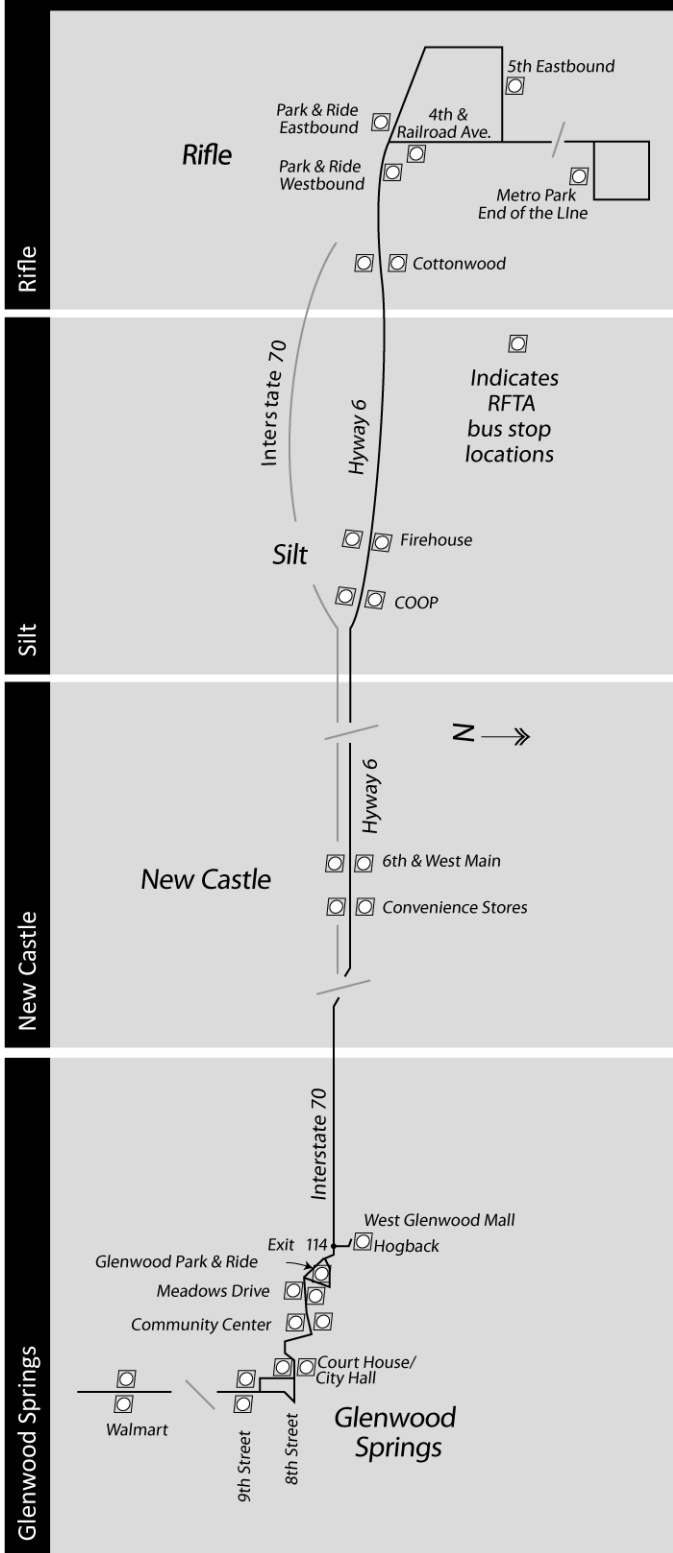

Grand Hogback Fare Buses

Effective September 6, 2010 - FALL SEASON

All services are 7 days per week except where noted.

Eastbound:

Rifle/Silt/New Castle ⇨ Glenwood

	Metro Park Rifle	Park & Ride (1st & RR) Rifle	Firehouse - Silt	6th West and Main New Castle	Glenwood Park and Ride	Roaring Fork Market Place - Glenwood
AM	5:15*	5:20*	5:30*	5:40*	6:05C*	6:18C*
	6:15*	6:20*	6:30*	6:40*	7:05C*	7:18C*
	6:45	6:50	7:00	7:10	7:25T	7:38T
	9:15	9:20	9:30	9:40	9:55T	10:08T
PM	4:05	4:10	4:20	4:30	4:45T	4:58T
	5:05*	5:10*	5:20*	5:30*	5:45T*	5:58T*
	6:15	6:20	6:30	6:40	6:55T	7:08T
	7:15*	7:20*	7:30*	7:40*	7:55T*	8:08T*
	8:15	8:20	8:30	8:40	8:55T	9:08T

Westbound:

Glenwood ⇨ New Castle/Silt/Rifle

	Roaring Fork Market Place - Glenwood	Depart Glenwood Park and Ride	Convenience Store New Castle	Coop-Post Office - Silt	Park & Ride (1st & RR) Rifle	Metro Park Rifle
AM	5:45	5:57	6:09	6:18	6:30	6:34
	8:05	8:17	8:29	8:38	8:50	8:54
PM	3:05	3:17	3:29	3:38	3:50	3:54
	4:05*	4:17*	4:29*	4:38*	4:50*	4:54*
	5:15	5:27	5:39	5:48	6:00	6:04
	6:15*	6:27*	6:39*	6:48*	7:00*	7:04*
	7:15	7:27	7:39	7:48	8:00	8:04

For Information call 925-8484

www.rfta.com

Lost & Found Information 384-4888

Printed on recycled paper.

Rifle/Grand Hogback

Fare Zones

Fares: \$1.00 within Zone, \$3.00 to next Zone, \$1.00 for each additional Zone. Seniors 65 and older ride free. Children 5 & under, in groups of 10 or less, ride FREE. Ages 6 through 16 \$1 discount.

Hogback Fares	RFL	SLT	NCST	GWS	CBD	EJ	ASP
Rifle	1.00	3.00	4.00	5.00	6.00	7.00	10.00
Silt	3.00	1.00	3.00	4.00	5.00	6.00	9.00
New Castle	4.00	3.00	1.00	3.00	4.00	5.00	8.00
Glenwood	5.00	4.00	3.00	1.00	3.00	4.00	7.00
Carbondale	6.00	5.00	4.00	3.00	1.00	3.00	6.00
El Jebel	7.00	6.00	5.00	4.00	3.00	1.00	5.00
Aspen	10.00	9.00	8.00	7.00	6.00	5.00	—