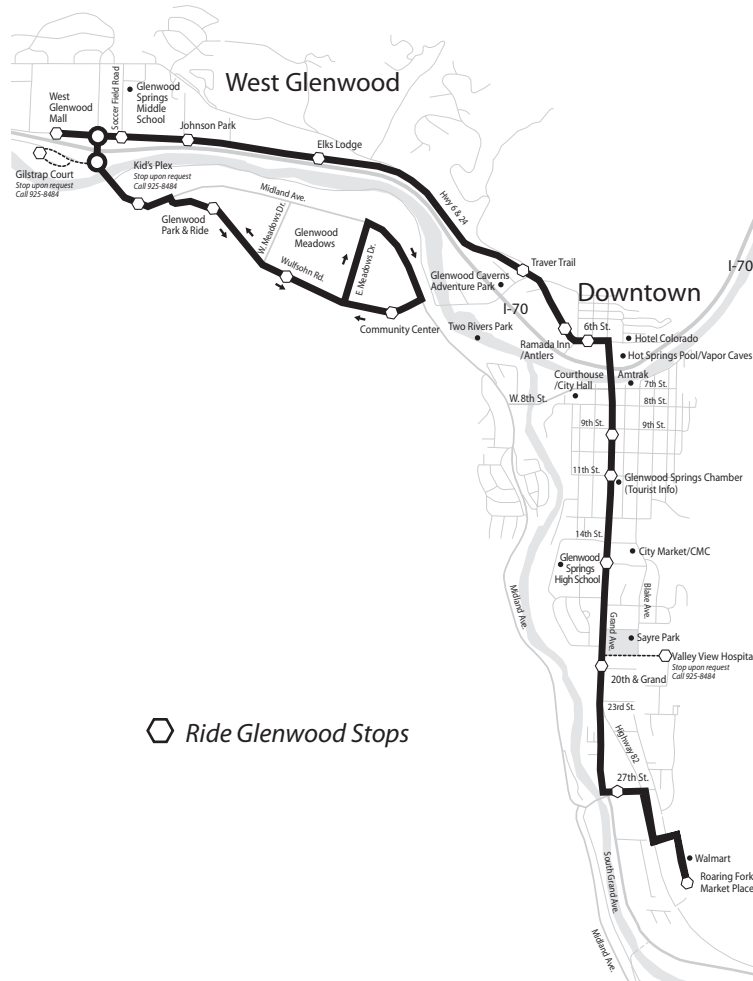

MAIN ROUTE SUMMER 2010

RIDE FREE! GLENWOOD SPRINGS

MAIN ROUTE - SUMMER 2010

MAIN ROUTE

SOUTHBOUND

GWS Park & Ride to RFMP

	Glenwood Park & Ride	West Glenwood Mall	Johnson Park	Ramada Inn	9th Street	14th Street	20th Street	27th Street	Roaring Fork Market Place
AM									
5:53	5:55	5:57	6:01	6:04	6:05	6:06	6:08	6:14	
6:53	6:55	6:57	7:01	7:04	7:05	7:06	7:08	7:14	
7:53	7:55	7:57	8:01	8:04	8:05	8:06	8:08	8:14	
8:53	8:25	8:27	8:31	8:34	8:35	8:36	8:38	8:44	
8:53	8:55	8:57	9:01	9:04	9:05	9:06	9:08	9:14	
9:23	9:25	9:27	9:31	9:34	9:35	9:36	9:38	9:44	
9:53	9:55	9:57	10:01	10:04	10:05	10:06	10:08	10:14	
10:23	10:25	10:27	10:31	10:34	10:35	10:36	10:38	10:44	
10:53	10:55	10:57	11:01	11:04	11:05	11:06	11:08	11:14	
11:23	11:25	11:27	11:31	11:34	11:35	11:36	11:38	11:44	
11:53	11:55	11:57	12:01	12:04	12:05	12:06	12:08	12:14	
PM									
12:23	12:25	12:27	12:31	12:34	12:35	12:36	12:38	12:44	
12:53	12:55	12:57	1:01	1:04	1:05	1:06	1:08	1:14	
1:23	1:25	1:27	1:31	1:34	1:35	1:36	1:38	1:44	
1:53	1:55	1:57	2:01	2:04	2:05	2:06	2:08	2:14	
2:23	2:25	2:27	2:31	2:34	2:35	2:36	2:38	2:44	
2:53	2:55	2:57	3:01	3:04	3:05	3:06	3:08	3:14	
3:23	3:25	3:27	3:31	3:34	3:35	3:36	3:38	3:44	
3:53	3:55	3:57	4:01	4:04	4:05	4:06	4:08	4:14	
4:23	4:25	4:27	4:31	4:34	4:35	4:36	4:38	4:44	
4:53	4:55	4:57	5:01	5:04	5:05	5:06	5:08	5:14	
5:23	5:25	5:27	5:31	5:34	5:35	5:36	5:38	5:44	
5:53	5:55	5:57	6:01	6:04	6:05	6:06	6:08	6:14	
6:23	6:25	6:27	6:31	6:34	6:35	6:36	6:38	6:44	
6:53	6:55	6:57	7:01	7:04	7:05	7:06	7:08	7:14	
7:23	7:25	7:27	7:31	7:34	7:35	7:36	7:38	7:44	
7:53	7:55	7:57	8:01	8:04	8:05	8:06	8:08	8:14	
8:53	8:55	8:57	9:01	9:04	9:05	9:06	9:08	9:14	

○ Ride Glenwood Stops

Ride Glenwood also has a South Route that connects with the Main Ride Glenwood Route at City Market and also at 20th Street. The South Route runs Monday through Friday from 5:50 am to 9:42 am, and resumes at 3:00 pm until 6:52 pm.