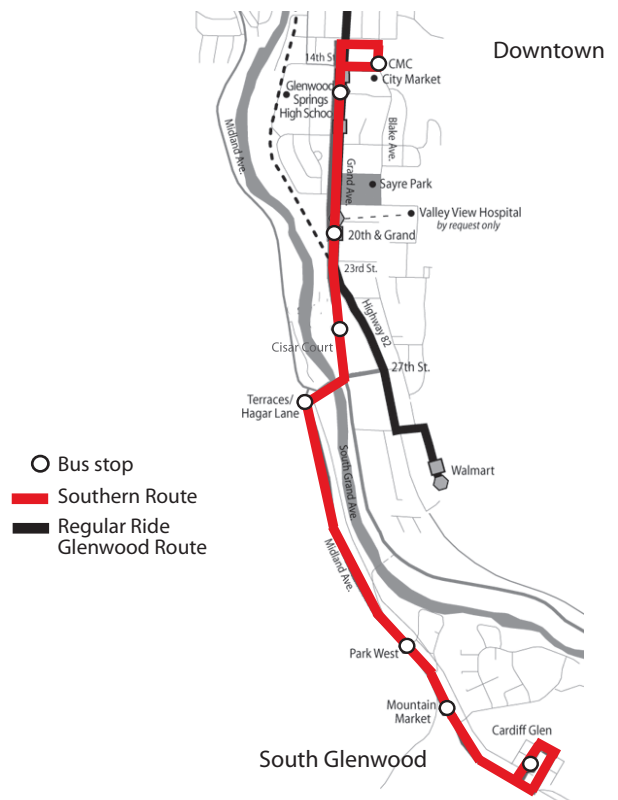

○ Ride Glenwood Stops

Ride Glenwood also has a South Route that connects with the Main Ride Glenwood Route at City Market and also at 20th Street. The South Route runs Monday through Friday from 5:50 am to 9:42 am, and resumes at 3:00 pm until 6:52 pm.

Additional stops available to the public include Valley View Hospital, Kid's Plex, and Gilstrap Court. To stop at these locations please call 925-8484 to request a pick up or drop off.

NOTES: Hwy 6 & 24 riders can catch a Rifle bound bus at the Mall bus stop.

The South Route connects with the main Ride Glenwood Route, upvalley and downvalley buses at City Market and 20th St.

RIDE FREE! GLENWOOD SPRINGS

SOUTH ROUTE - SUMMER 2010

SOUTH ROUTE

Our South Glenwood bus route operates Monday through Friday. The south route (in red) will begin at Cardiff Glen and create a loop to City Market and back every half hour. The route begins at 5:50 am and runs until 9:42 am. It resumes at 3:00 pm and continues service until 6:52 pm on weekdays. This route connects with the rest of the Ride Glenwood route (in black) as well as with the upvalley and downvalley buses at City Market and 20th Street.