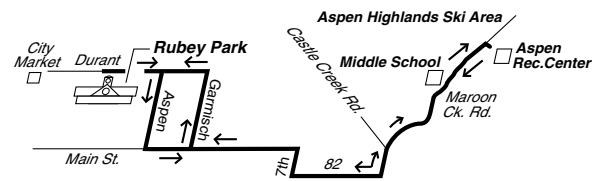

Highlands—Operates through April 22, 2012

HY

Free shuttle

6:45am - 8:00pm daily

Continuous departures from Rubey Park and Aspen Highlands Village between 8:00am and 4:30pm. Before and after these hours:

Outbound: :15 and :45

Inbound: :00 and :30