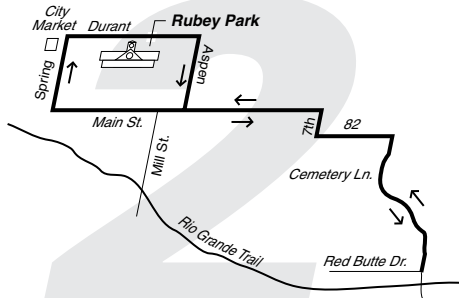

Cemetery Lane

2

Free Shuttle—Twice each hour

6:42am - 2:00am daily—Twice each hour

Outbound: Departs Rubey Park Transit Center at :00 and :30 past each hour.

Inbound: Departs Red Butte Drive at :12 and :42 past each hour.