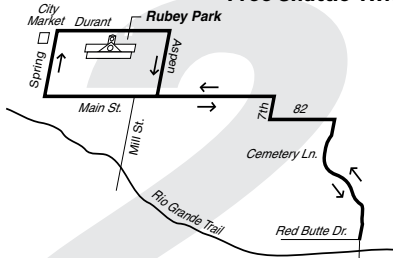

Cemetery Lane

FREE

2

Free Shuttle Twice Each Hour

7:30am – 12:00am: Monday – Saturday

9:00am – 9:00pm Sunday

Outbound: Departs Rubey Park Transit Center at :00 and :30 past each hour.

Inbound: Departs Red Butte Drive at :12 and :42 past each hour.