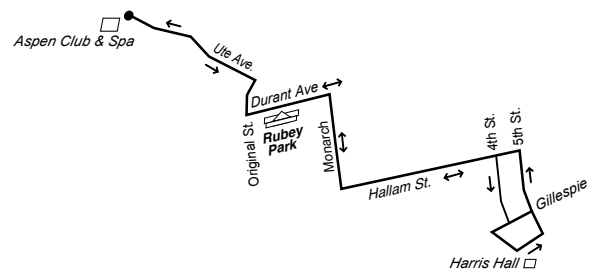

## Galena St. Shuttle

FREE

8:15am – 5:00pm daily—Stops on demand anywhere along the route.  
Departures every 10 minutes throughout the day.

## Cross-Town Shuttle

FREE

7:24am – 11:00pm daily

**Outbound:** From Rubey Park to Aspen Club at :24 and :54 past each hour. From Rubey Park to Harris Hall at :06 and :36 past each hour.

**Inbound:** From Aspen Club at :00 and :30 past each hour. From Harris Hall at :15 and :45 past each hour.