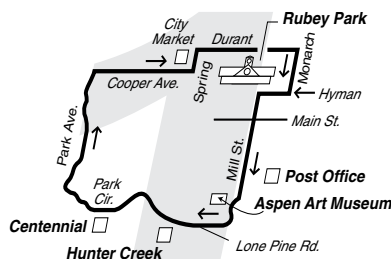

Inbound: Departs Lupine Drive at :00 and :30 past each hour.

DIAL-A-RIDE serves residential areas in Mountain Valley and Stillwater, north of Highway 82. Cash fare is \$1.00. Punch passes offering a 25% discount are available at Rubey Park. Service is available every :30.

Hunter Creek

FREE

1

Free Shuttle—Three Times Each Hour

7:30am – 12:00am: Monday – Saturday

9:00am – 9:00pm Sunday

Outbound: Departs Rubey Park Transit Center at :00 and :20 and :40 past each hour.

Inbound: Departs Hunter Creek at :05, :25 and :45 past each hour. Departs Centennial at :08, :28 and :48 past each hour.