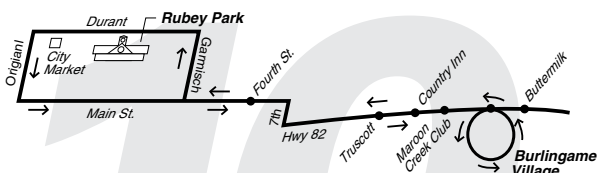

Burlingame/Hwy 82

10

Free Shuttle

Daily from 7:00am – 11:00am and 3:00pm – 7:00pm

Departs Burlingame Village at :15 and :45 from 6:45am – 10:45am and 3:15pm – 6:45pm.

Departs Rubey Park at :25 and :55 from 7:25am – 10:55am and 2:55 – 6:55pm.

Please Note: This bus departs Rubey Park from the south side of Durant Street. This bus connects with down valley buses via the Buttermilk stop on Hwy 82.