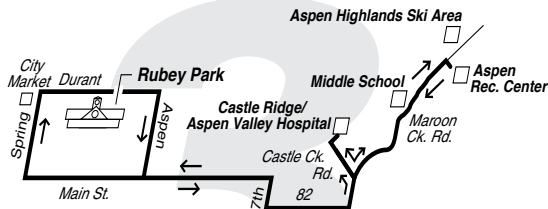

### Cemetery Lane

2

Free Shuttle—Twice each hour

6:42am - 2:00am daily—Twice each hour

**Outbound:** Departs Rubey Park Transit Center at :00 and :30 past each hour.

**Inbound:** Departs Red Butte Drive at :12 and :42 past each hour.

### Castle/Maroon

3

Free Shuttle—Three times each hour

6:20am - 2:00am daily—Three times each hour

**Outbound:** Departs Rubey Park at :00, :20 and :40 past each hour from 6:20am - 2:00am. Departs Castle Ridge at :07, :27 and :47 past each hour.