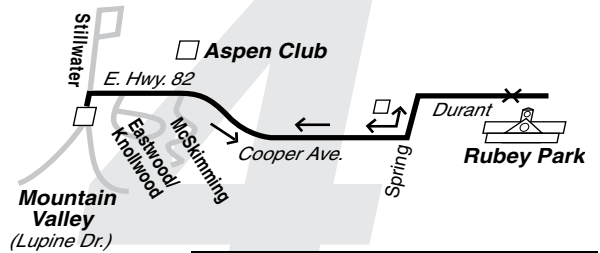

City of Aspen Shuttles

Mountain Valley Dial-a-Ride

4

Shuttle twice each hour all day
FREE along Hwy 82 corridor / $1 for door-to-door service

Call 920-9999 for Dial-a-Ride service

6:30am – 1:45am daily—Twice each hour.

Outbound: Departs Rubey Park at :15 and :45 past each hour.

Inbound: Departs Lupine Drive at :00 and :30 past each hour.

DIAL-A-RIDE serves residential areas in Mountain Valley, north of Highway 82. Cash fare is $1.00. Punch passes offering a 17.5% discount are available at Rubey Park. Service is available every :30.