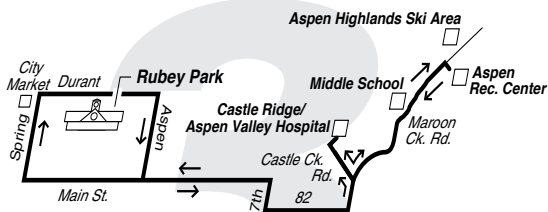

## Cemetery Lane

FREE

2

Free Shuttle—Twice each hour

6:42am – 2:00am daily—Twice each hour

**Outbound:** Departs Rubey Park Transit Center at :00 and :30 past each hour.

**Inbound:** Departs Red Butte Drive at :12 and :42 past each hour.

## Castle/Maroon

FREE

3

Free Shuttle—Three times each hour

6:20am – 2:00am daily—Three times each hour

**Outbound:** Departs Rubey Park at :00, :20 and :40 past each hour from 6:20am – 2:00am. Departs Castle Ridge at :07, :27 and :47 past each hour.