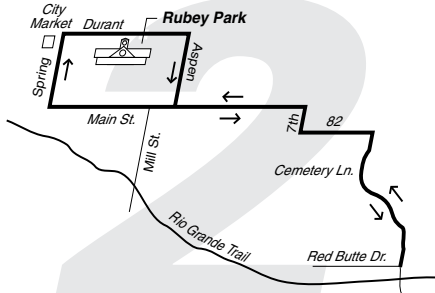

Cemetery Lane

FREE

2

Free Shuttle—Twice each hour

6:42am – 2:00am daily—Twice each hour

Outbound: Departs Rubey Park Transit Center at :00 and :30 past each hour.

Inbound: Departs Red Butte Drive at :12 and :42 past each hour.