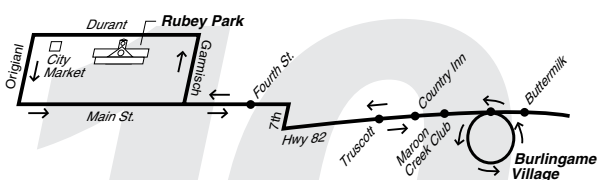

Burlingame/Hwy 82

FREE

10

Free Shuttle

Daily from 7–11 am and 3–7 pm

Departs Burlingame Ranch at :15 and :45 from 6:45am–10:45am and 3:15pm–6:45pm

Departs Rubey Park at :25 and :55 from 7:25am–10:55am and 2:55pm–6:55pm.

Please Note: This bus departs Rubey Park from the south side of Durant St.

This bus connects with down-valley buses via the Buttermilk Stop on Hwy 82.

Cross-Town Shuttle Service

Winter service returns on December 11

Galena St. Shuttle

Winter service returns on December 11

Late Night Taxi Service

FREE

High Mountain Taxi will provide free service from Rubey Park at 12:30, 1:00, 1:30 and 2:00am on Fridays and Saturdays during the fall season. Taxis will drop you at any City bus stop. No door-to-door service is provided.

Carpool or Carshare

Carpool: Carpools of two or more can park for free in designated areas around Aspen. You must pick up a daily carpool permit at the Airport Information Kiosk. Carpool Info: 970-429-2868 | www.CommuterConnect.net

Carshare: Members of Aspen's carshare program have access to a fleet of cars for a low fee that includes gas and insurance. CAR TO GO info: 970-920-5066 | www.cartogo.com.

Disabled

RFTA provides paratransit services for persons with disabilities within Aspen and to the airport. For more information please call RFTA at 970-925-4482.

In accordance with the provisions of the Americans with Disabilities Act and the Civil Rights Act of 1964, RFTA does not discriminate on the basis of disability, race, color, national origin, or gender.

For more information about these statutes, or to file a complaint, contact RFTA at 970-384-4981, designated Disability Rights and Title VI Coordinator.

Schedule information is available in large print and audio tap. TTY (Test Telephone) users may call Colorado relay at 1-800-659-3656.

Roaring Fork Transportation Authority

For Aspen Shuttle Information call 970-925-8484

www.rfta.com

FREE Wireless Internet Connection Available at Rubey Park.