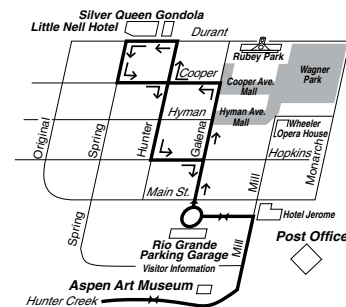

Galena St. Shuttle—Operates through April 15, 2012

Free shuttle

8:15am - 5:00pm daily—Stops on demand anywhere along the route. Departures every 10 minutes.