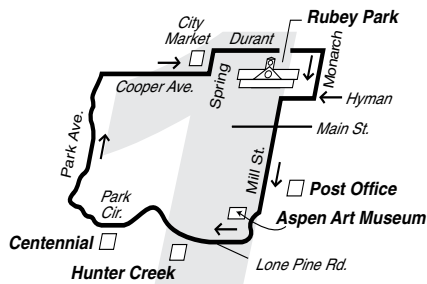

### Mountain Valley Dial-a-Ride

4

Shuttle twice each hour  
FREE along Hwy 82 corridor / \$1 for door-to-door service

Call 970-920-9999 for Dial-a-Ride service

6:30am - 1:45am daily—Twice each hour.

**Outbound:** Departs Rubey Park at :15 and :45 past each hour.

**Inbound:** Departs Lupine Drive at :00 and :30 past each hour.

**DIAL-A-RIDE** serves residential areas in Mountain Valley, north of Highway 82. Cash fare is \$1.00. Punch passes offering a 17.5% discount are available at Rubey Park. Service is available every :30.

### Hunter Creek

1

Free Shuttle—Three times each hour

6:25am - 2:00am daily—Three times each hour

**Outbound:** Departs Rubey Park Transit Center at :00 and :20 and :40 past each hour.

**Inbound:** Departs Hunter Creek at :05, :25 and :45 past each hour. Departs Centennial at :08, :28 and :48 past each hour.