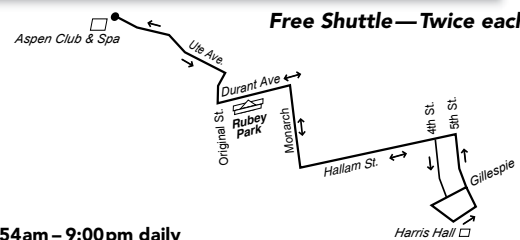

### Galena St. Shuttle—Operates through April 15, 2012

Free shuttle

8:15am - 5:00pm daily—Stops on demand anywhere along the route. Departures every 10 minutes.

### Cross-Town Shuttle—Operates through April 15, 2012

Free Shuttle—Twice each hour

7:54am - 9:00pm daily

**Outbound:** From Rubey Park to Aspen Club at :24 and :54 past each hour. From Rubey Park to Harris Hall at :06 and :36 past each hour.