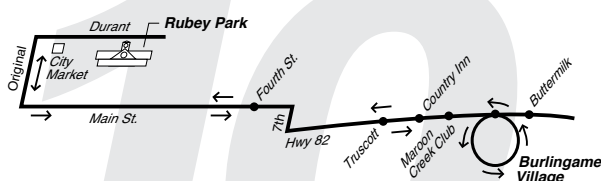

Burlingame/Hwy 82

10

Free Shuttle—Once each hour

Daily from 6:15am - 11:55pm

Departs Burlingame Village at :15 from 6:15am - 11:15pm

Departs Rubey Park Transit Center at :55 from 6:55am - 11:55pm

Please Note: This bus departs Rubey Park Transit Center from the south side of Durant Street. This bus connects with down valley buses via the Buttermilk stop on Hwy 82.