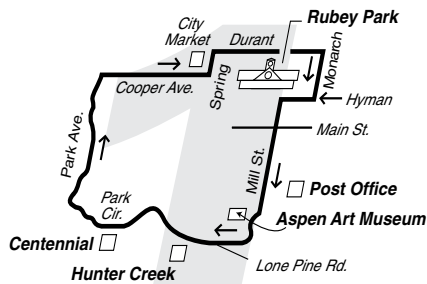

## Hunter Creek

FREE

1

Free Shuttle—Three times each hour

6:25am – 2:00am daily—Three times each hour

**Outbound:** Departs Rubey Park Transit Center at :00 and :20 and :40 past each hour.

**Inbound:** Departs Hunter Creek at :05, :25 and :45 past each hour. Departs Centennial at :08, :28 and :48 past each hour.

## Castle/Maroon

FREE

3

Free Shuttle—Three times each hour

6:20am – 2:00am daily—Three times each hour

**Outbound:** Departs Rubey Park at :00, :20 and :40 past each hour from 6:20am – 2:00am. Departs Castle Ridge at :07, :27 and :47 past each hour.

**Please Note:** This bus departs Rubey Park from the south side of Durant Street. This bus connects with down valley buses via the Buttermilk stop on Hwy 82.

## Galena St. Shuttle

FREE

8:15am – 5:00pm daily—Stops on demand anywhere along the route.  
Departures every 10 minutes throughout the day.