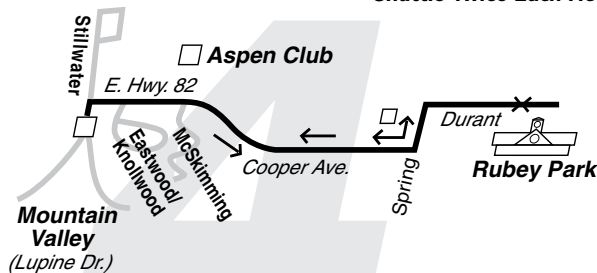

Mountain Valley Dial-a-Ride

4

Shuttle Twice Each Hour

Call 970-920-9999 for Dial-a-Ride service

7:30am – 12:00am: Monday – Saturday

9:00am – 9:00pm Sunday

Outbound: Departs Rubey Park at :15 and :45 past each hour.

Inbound: Departs Lupine Drive at :00 and :30 past each hour.

DIAL-A-RIDE serves residential areas in Mountain Valley and Stillwater, north of Highway 82. Cash fare is \$1.00. Punch passes offering a 25% discount are available at Rubey Park. Service is available every :30.

Hunter Creek

FREE

1

Free Shuttle—Three Times Each Hour

7:30am – 12:00am: Monday – Saturday

9:00am – 9:00pm Sunday

Outbound: Departs Rubey Park Transit Center at :00 and :20 and :40 past each hour.

Inbound: Departs Hunter Creek at :05, :25 and :45 past each hour. Departs Centennial at :08, :28 and :48 past each hour.