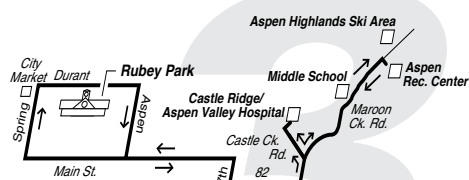

Cemetery Lane

FREE

2

Free Shuttle Twice Each Hour

7:30am – 12:00am: Monday – Saturday

9:00am – 9:00pm Sunday

Outbound: Departs Rubey Park Transit Center at :00 and :30 past each hour.

Inbound: Departs Red Butte Drive at :12 and :42 past each hour.

Castle/Maroon

FREE

3

Free Shuttle Three Times Each Hour

Note:

Service begins at Aspen Highlands at 7:20am, Mon–Sat.

First departure from Rubey Park at 7:40am.

7:30am – 12:00am: Monday – Saturday

9:00am – 9:00pm Sunday

Outbound: Departs Rubey Park at :00, :20 and :40 past each hour. Departs Castle Ridge at :07, :27 and :47 past each hour.

Inbound: Departs Aspen Highlands at :00, :20 and :40 past each hour. Departs Castle Ridge/Aspen Valley Hospital at :05, :25 and :45 past each hour.