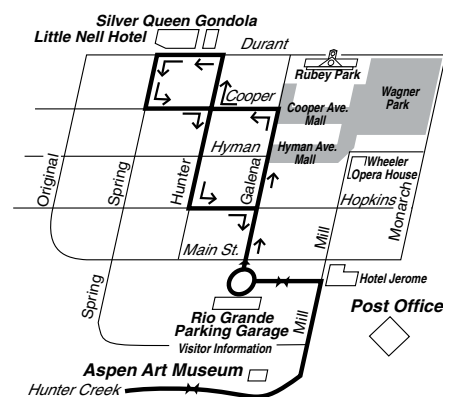

## Mountain Valley Dial-a-Ride

4

Shuttle twice each hour all day  
FREE along Hwy 82 corridor / \$1 for door-to-door service

Call 920-9999 for Dial-a-Ride service

6:30am – 1:45am daily—Twice each hour.

**Outbound:** Departs Rubey Park at :15 and :45 past each hour.

**Inbound:** Departs Lupine Drive at :00 and :30 past each hour.

**DIAL-A-RIDE** serves residential areas in Mountain Valley, north of Highway 82. Cash fare is \$1.00. Punch passes offering a 17.5% discount are available at Rubey Park. Service is available every :30.

## Galena St. Shuttle

FREE

8:15am – 5:00pm daily—Stops on demand anywhere along the route.  
Departures every 10 minutes throughout the day.