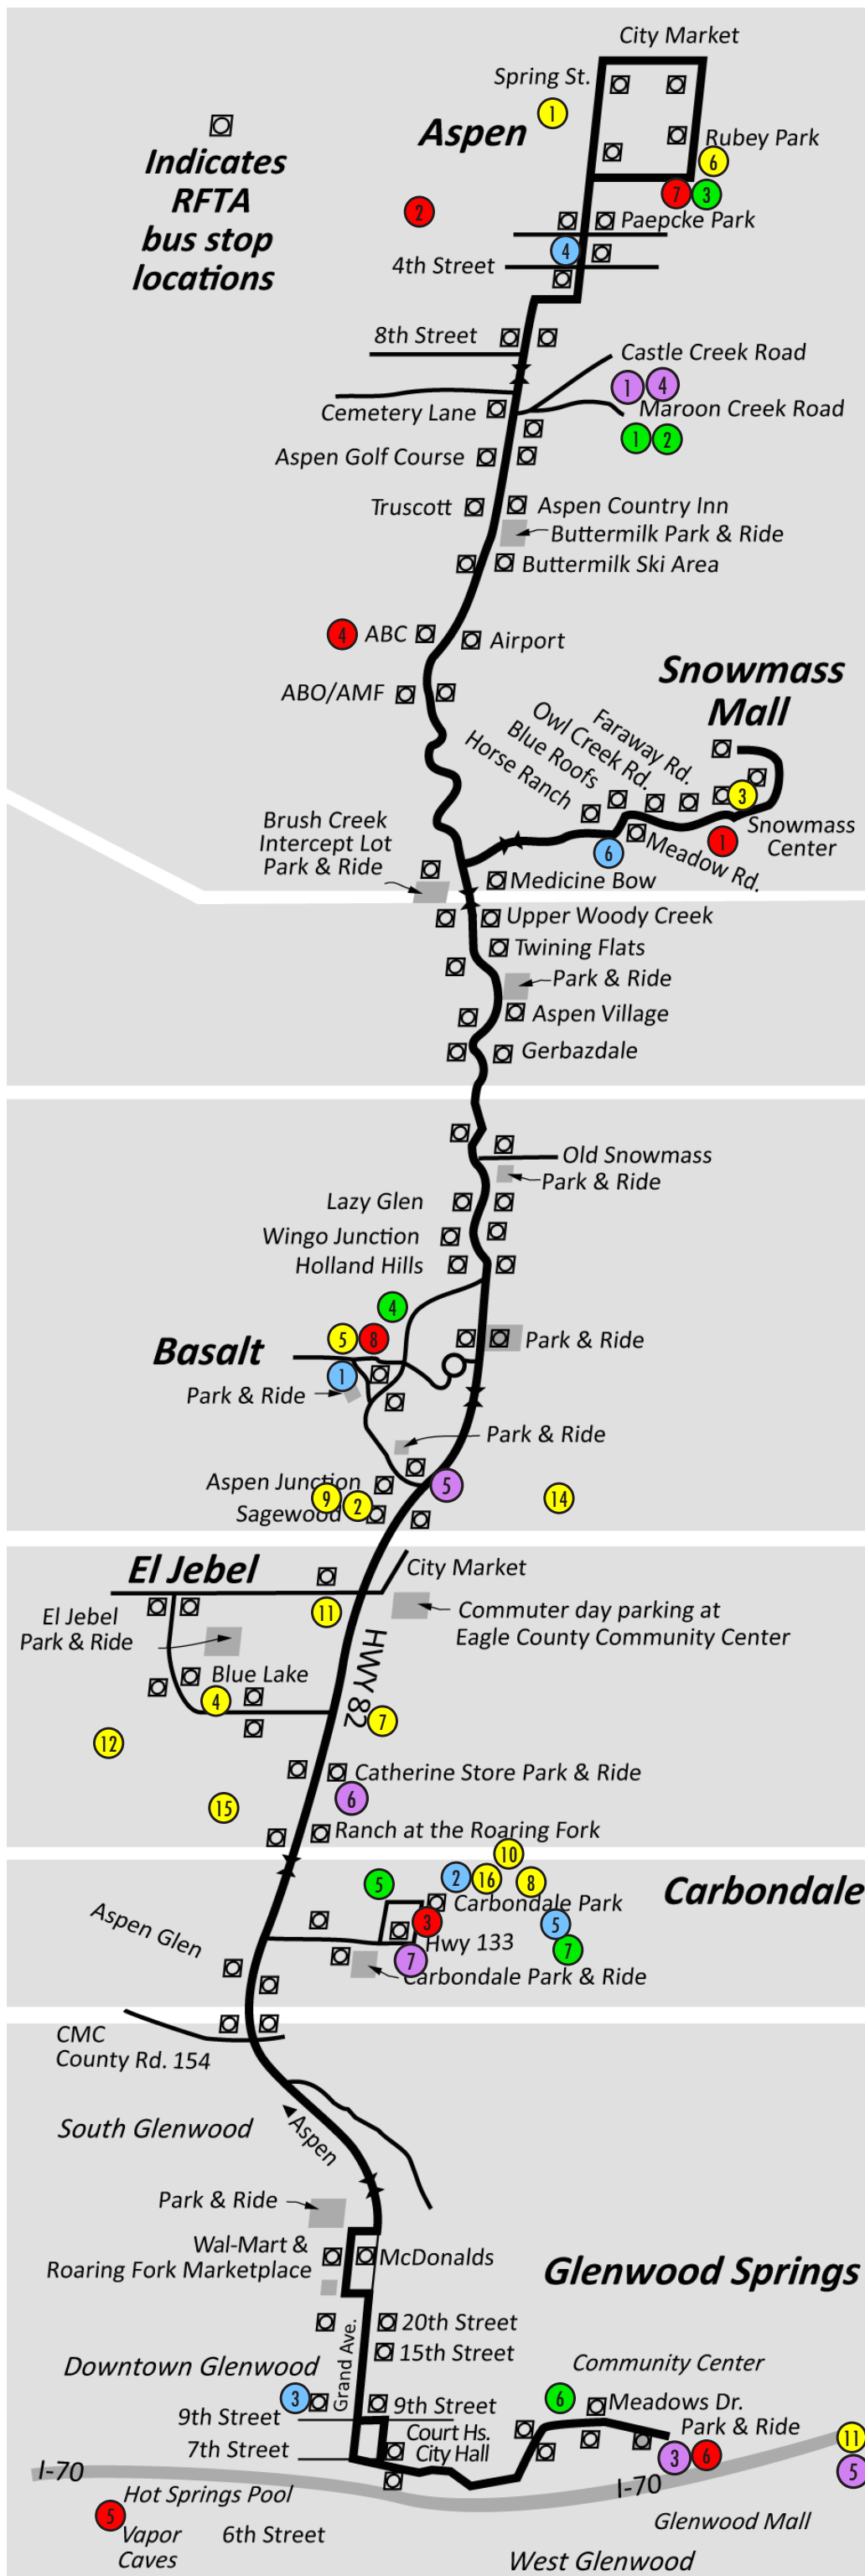

# RFTA Route in the Roaring Fork Valley

## ARTS

- 1 Anderson Ranch Arts Center
- 2 Aspen Art Museum
- 3 Dancing Colours
- 4 Dancing Progressions
- 5 Glenwood Center for the Arts
- 6 Glenwood Dance Academy & Dance Arts Theatre Company
- 7 Theatre Aspen
- 8 Wyly Arts Center

## RECREATION & YOUTH CENTERS

- 1 Aspen Recreation Center (ARC)
- 2 Aspen Youth Center
- 3 Aspen Youth Experience
- 4 Basalt Recreation and Basalt Pool
- 5 Carbondale Recreation Center
- 6 Glenwood Community Center
- 7 River Valley Ranch

## GOVERNMENT

- 1 Basalt Library
- 2 Gordon Cooper Library
- 3 Glenwood Library
- 4 Pitkin County Library
- 5 Roaring Fork Family Resource Center
- 6 Snowmass Village Recreation Center